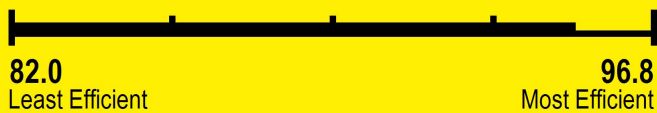

# ENERGYGUIDE

Boiler  
Water  
Natural Gas, Propane Gas

WEIL-MCLAIN  
Model AB-120\*

Efficiency Rating (AFUE)\*

95.0

Range of Similar Models  
\* Annual Fuel Utilization Efficiency

For energy cost info, visit  
[productinfo.energy.gov](http://productinfo.energy.gov)