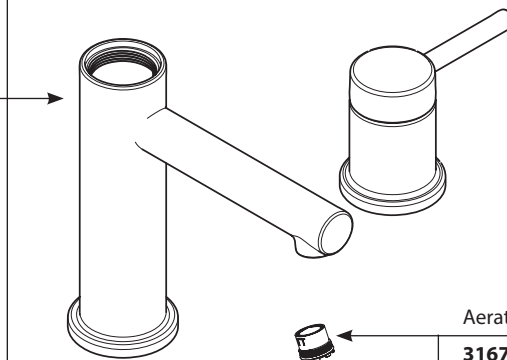

- 129707** For Chrome, Brushed Nickel, Black Matte and Brushed Gold

■ Order by Part Number

ALIGN™		
Two-Handle Widespread Lavatory Faucet Trim		
MODEL	HANDLE	FINISH
T6193	Lever	Chrome
T6193BN	Lever	Brushed Nickel
T6193BL	Lever	Matte Black

Lift Rod Kit

- 172661 Chrome
- 172661BN Brushed Nickel
- 172661BL Matte Black

Installation Tool

103462

WASTE ASSEMBLIES	
Metallic Waste-Pop-up Plug & Seat	
10709	Chrome
10709BN	Brushed Nickel
10709BL	Matte Black
10709BG	Brushed Gold
<i>For Additional Waste Information see www.moen.com for models below.</i>	
10790	Metallic Waste

Spout & Cap Kit

- 172662 Chrome
- 172662BN Brushed Nickel
- 172662BL Matte Black

Handle Kit

- 172663 Chrome
- 172663BN Brushed Nickel
- 172663BL Matte Black

Aerator Kit (Includes Tool)

- 316711 1.5gpm
- 181085 1.2gpm
- 184082 1.0gpm