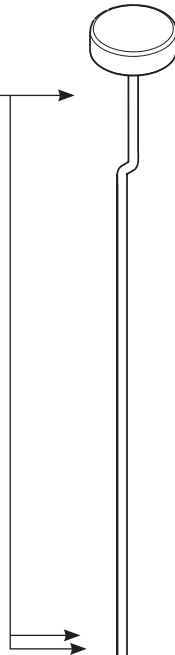

■ Order by Part Number

*There is more than one version of this model
Page down to identify the version you have*

ALIGN™		
Two-Handle Widespread Lavatory Faucet Trim		
MODEL	HANDLE	FINISH
T6193	Lever	Chrome
T6193BN	Lever	Brushed Nickel
T6193BL	Lever	Matte Black
T6193BG	Lever	Brushed Gold

*For Additional Waste Information
see www.moen.com for models below.*

- 10790** Metallic Waste

Spout & Cap Kit

- 172662** Chrome
- 172662BN** Brushed Nickel
- 172662BL** Matte Black
- 172662BG** Brushed Gold

- 129707** For Chrome, Brushed Nickel, Black Matte and Brushed Gold

■ Order by Part Number

ALIGN™		
Two-Handle Widespread Lavatory Faucet Trim		
MODEL	HANDLE	FINISH
T6193	Lever	Chrome
T6193BN	Lever	Brushed Nickel
T6193BL	Lever	Matte Black

Lift Rod Kit

- 172661 Chrome
- 172661BN Brushed Nickel
- 172661BL Matte Black

Installation Tool

103462

WASTE ASSEMBLIES	
Metallic Waste-Pop-up Plug & Seat	
10709	Chrome
10709BN	Brushed Nickel
10709BL	Matte Black
10709BG	Brushed Gold
<i>For Additional Waste Information see www.moen.com for models below.</i>	
10790	Metallic Waste