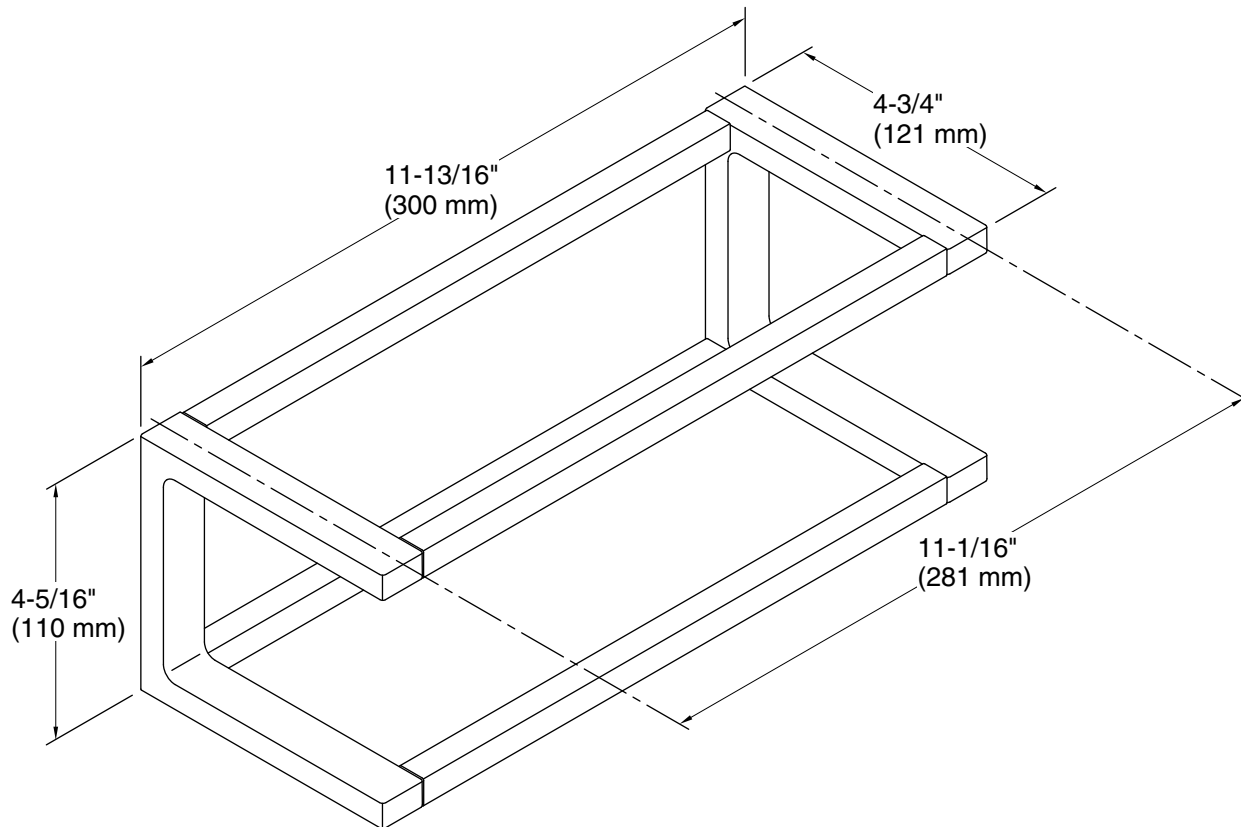

Technical Information

All product dimensions are nominal.

Material: Zinc, Brass

Notes

Install this product according to the installation instructions.

CAUTION: Risk of personal injury. Do not install these products in any area where they are likely to be used inadvertently as a grab bar or support bar. These products are not designed or intended for use as a grab bar or support bar.