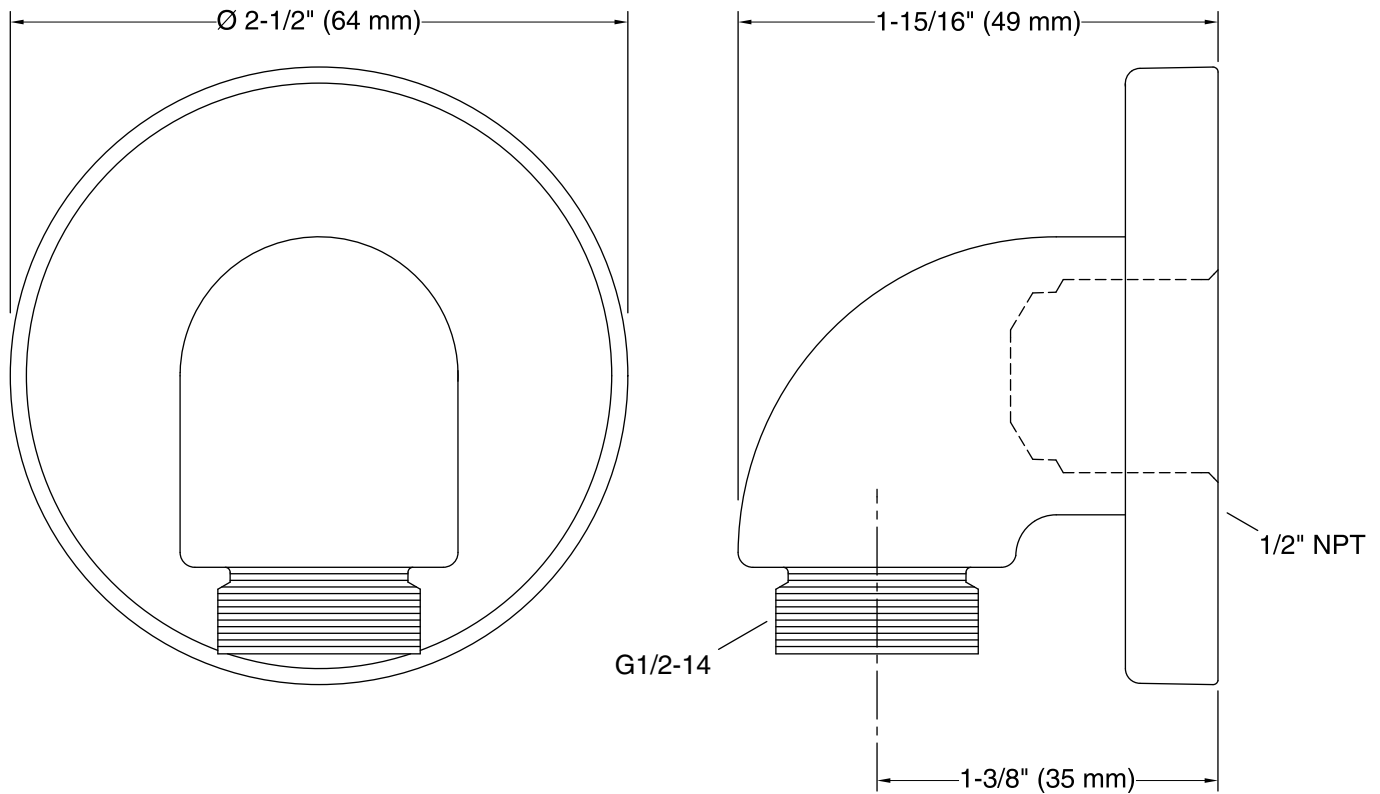

Technical Information

All product dimensions are nominal.

Notes

Install this product according to the installation instructions.