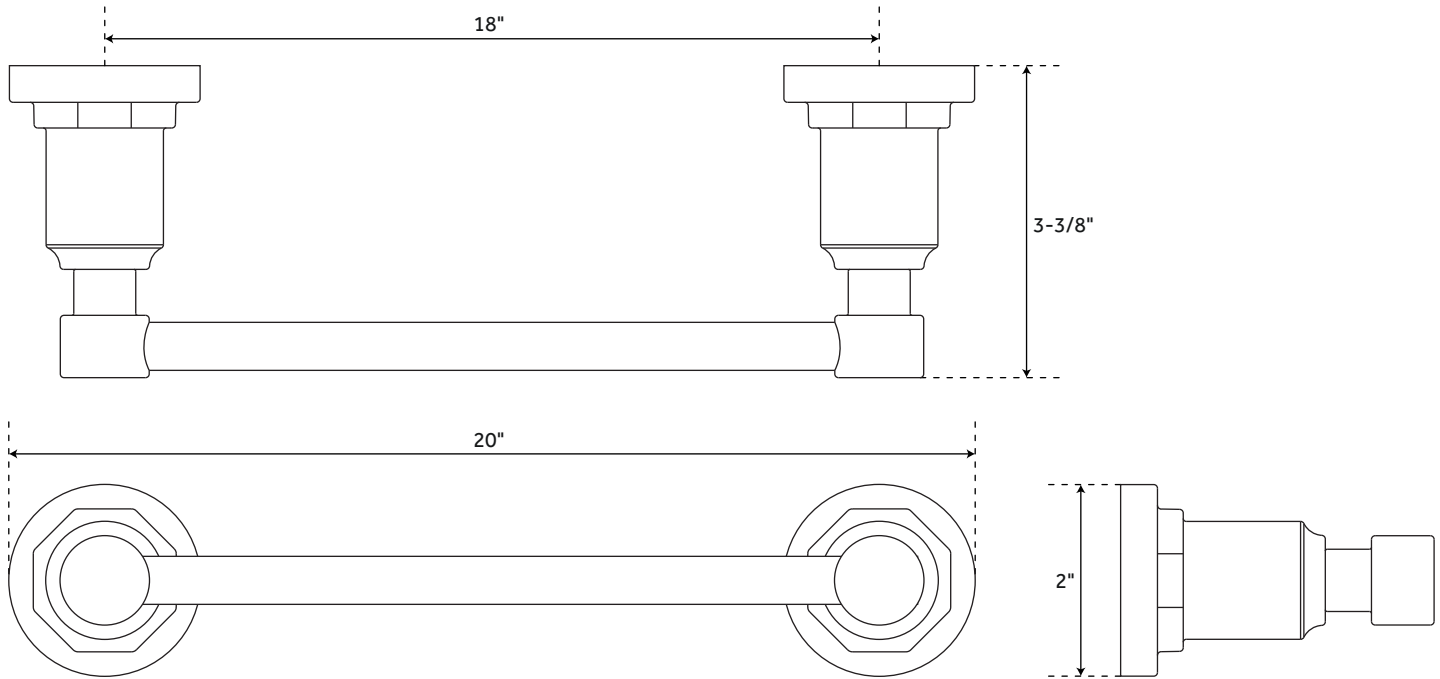

# 18" GREYFIELD

TOWEL BAR

SKU: 948292

## FEATURES

Installation Type: Wall Mount  
Length: 20"  
Height: 2"  
Depth: 3-3/8"  
Base Plate Diameter: 2"  
Assembly Required: No  
Mounting Hardware Included: Yes  
Mounting Hardware Concealed: Yes  
Centers: 18"

## FEATURES

Installation Type: Wall Mount  
Length: 26"  
Height: 2"  
Depth: 3-3/8"  
Base Plate Diameter: 2"  
Assembly Required: No  
Mounting Hardware Included: Yes  
Mounting Hardware Concealed: Yes  
Centers: 24"