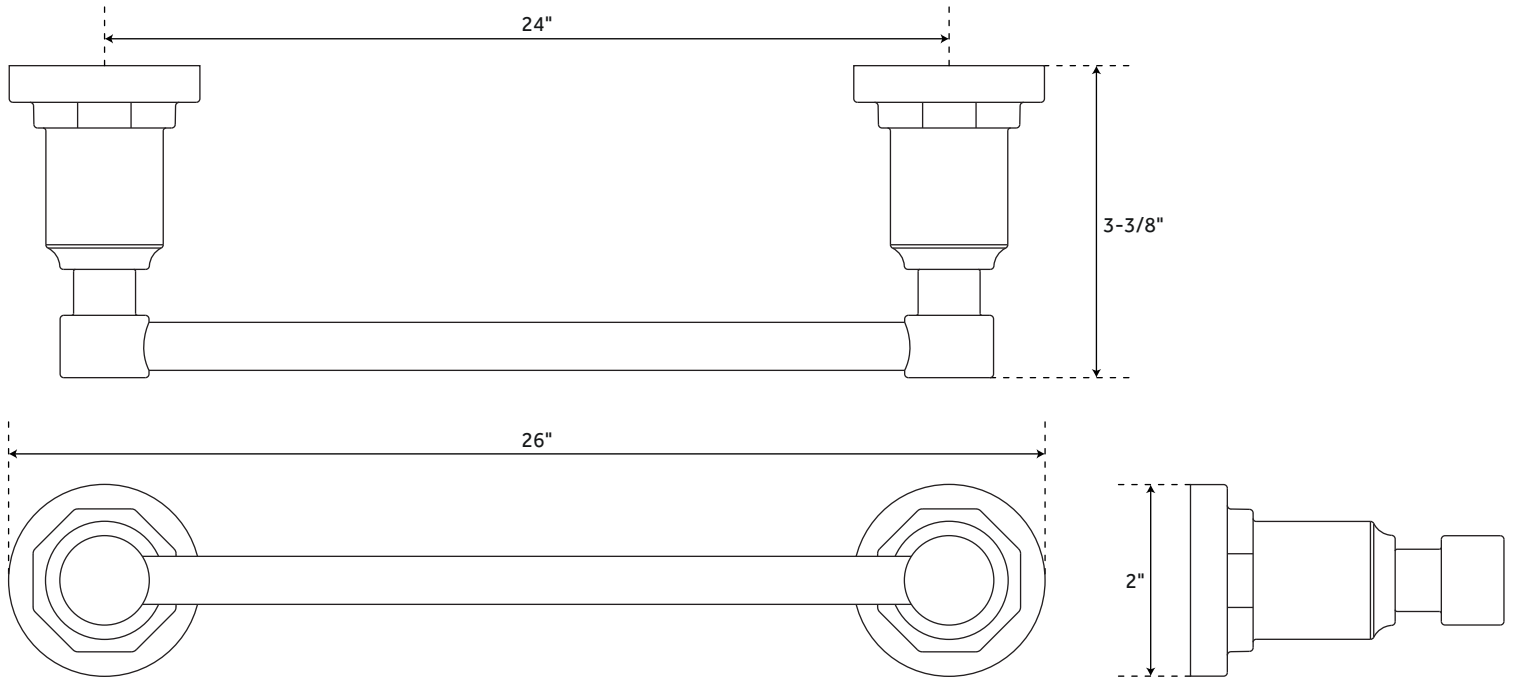

## FEATURES

Installation Type: Wall Mount  
Length: 20"  
Height: 2"  
Depth: 3-3/8"  
Base Plate Diameter: 2"  
Assembly Required: No  
Mounting Hardware Included: Yes  
Mounting Hardware Concealed: Yes  
Centers: 18"

## SIGNATURE HARDWARE LIFETIME WARRANTY

See website for warranty information

All dimensions and specifications are nominal and may vary. Use actual products for accuracy in critical situations.

REVISED 09/26/2019  
CODE: SHGF18TBBN/SHGF18TBPC/SHGF18TBPN

## FEATURES

Installation Type: Wall Mount  
Length: 26"  
Height: 2"  
Depth: 3-3/8"  
Base Plate Diameter: 2"  
Assembly Required: No  
Mounting Hardware Included: Yes  
Mounting Hardware Concealed: Yes  
Centers: 24"