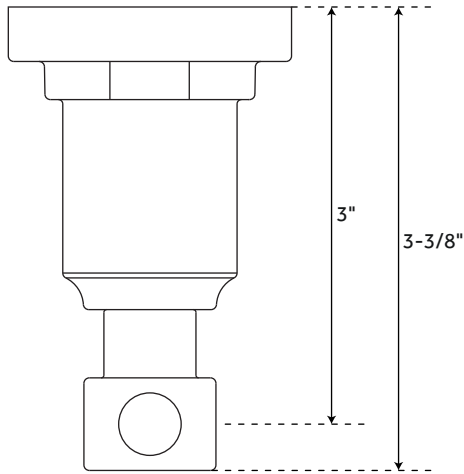

## FEATURES

Installation Type: Wall Mount  
Design: Modern  
Material: Metal  
Length: 2"  
Height: 2"  
Depth: 3-3/8"  
Base Plate Diameter: 2"  
Mounting Hardware Included: Yes  
Mounting Hardware Concealed: Yes  
Assembly Required: No