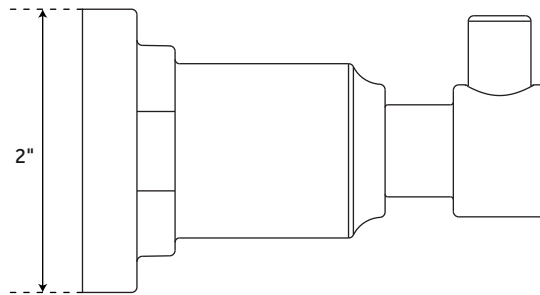

## FEATURES

Installation Type: Wall Mount  
Design: Modern  
Material: Metal  
Length: 2"  
Height: 2"  
Depth: 3-3/8"  
Base Plate Diameter: 2"  
Mounting Hardware Included: Yes  
Mounting Hardware Concealed: Yes  
Assembly Required: No