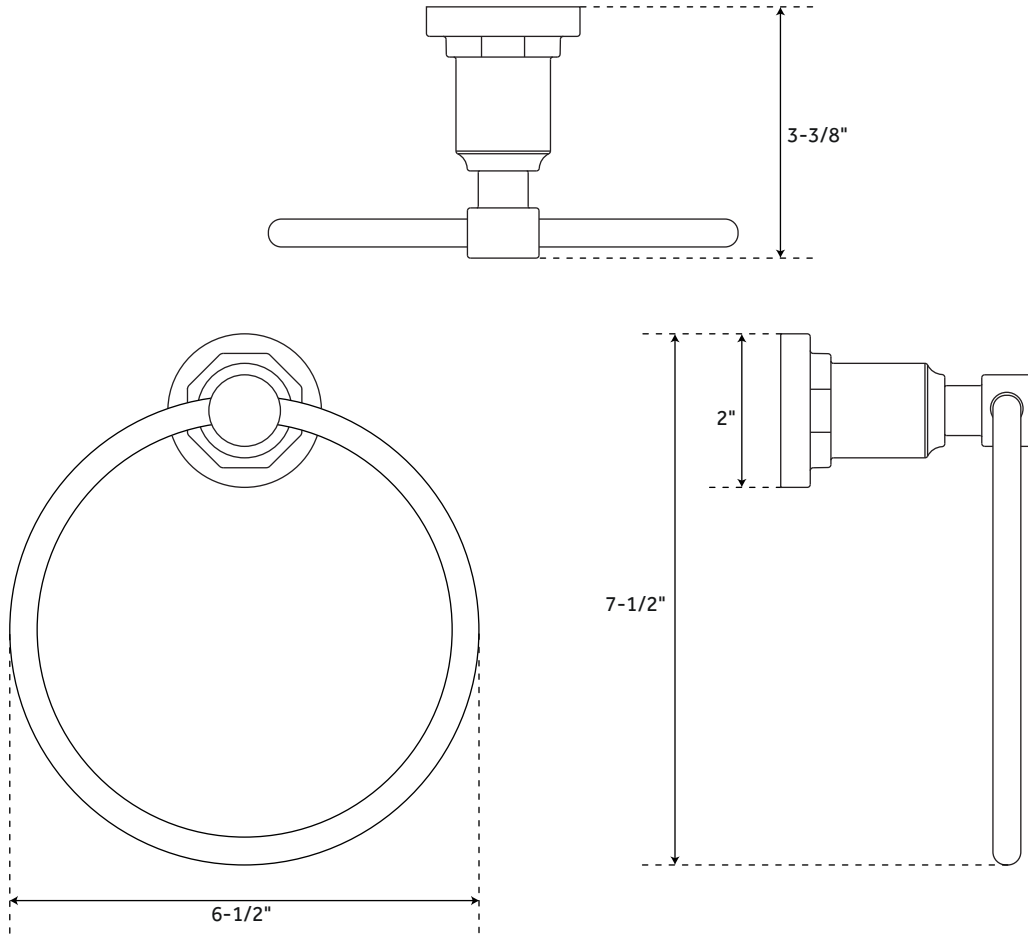

GREYFIELD

TOWEL RING

SKU: 948296

FEATURES

Installation Type: Wall Mount
Design: Modern
Material: Metal
Length: $6\text{-}\frac{1}{2}\text{'}$
Height: $7\text{-}\frac{1}{2}\text{'}$
Depth: $3\text{-}\frac{3}{8}\text{'}$
Base Plate Diameter: 2'
Mounting Hardware Included: Yes
Mounting Hardware Concealed: Yes
Assembly Required: No

SIGNATURE HARDWARE LIFETIME WARRANTY

See website for warranty information

All dimensions and specifications are nominal and may vary. Use actual products for accuracy in critical situations.

REVISED 01/14/2020
CODE: SHGFTRBN/SHGFTRCP/SHGFTRPN