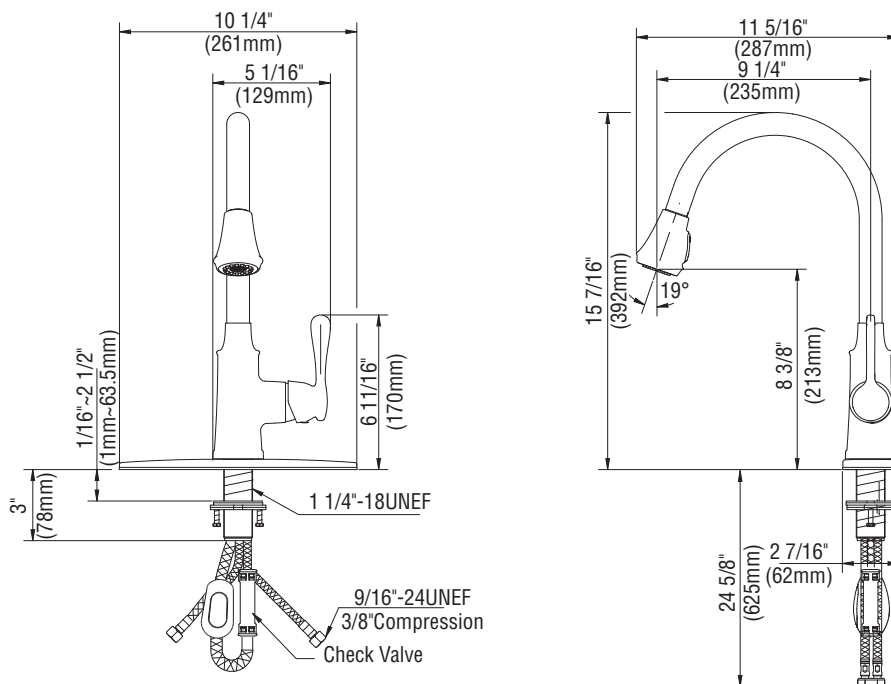

PFXCM1M214 7735985 / 7735987
Transitional Pull Down Kitchen Faucet

Product Features

- Ceramic cartridge
- Metal lever handle
- Deck plate included
- Max. flow rate: 1.75 gpm (6.6 L/min) at 60 psi

PFXCM1M214

Model Numbers

- PFXCM1M214** Chrome
PFXCM1M214BN Brushed nickel

Warranty and Codes

This product comes complete with installation, operating, care and maintenance instructions. This PROFLO faucet carries a limited lifetime warranty when installed in residential applications. The warranty is five years in commercial applications.

*Compliant with lead content requirements of California AB 1953.