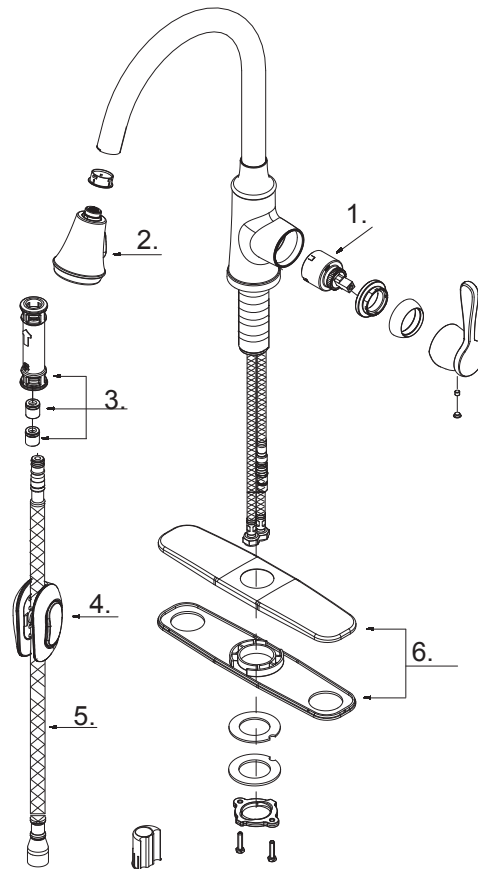

PFXCM1M214

Warranty and Codes

This product comes complete with installation, operating, care and maintenance instructions. This PROFLO faucet carries a limited lifetime warranty when installed in residential applications. The warranty is five years in commercial applications. Compliant with lead content requirements of California AB 1953 and Vermont S.152.