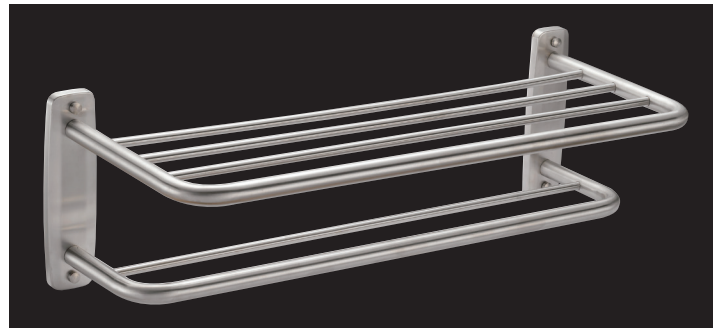

PFTRK05 7735995
24" TOWEL SHELF

Product Features

- Stainless steel posts
- Stainless steel bars
- Mounting hardware included

PFTRK05

Model Numbers

PFTRK05 Brushed nickel

Product Specifications

Warranty and Codes

This product comes complete with installation, operating, care and maintenance instructions. This PROFLO faucet carries a limited lifetime warranty when installed in residential applications. The warranty is five years in commercial applications.