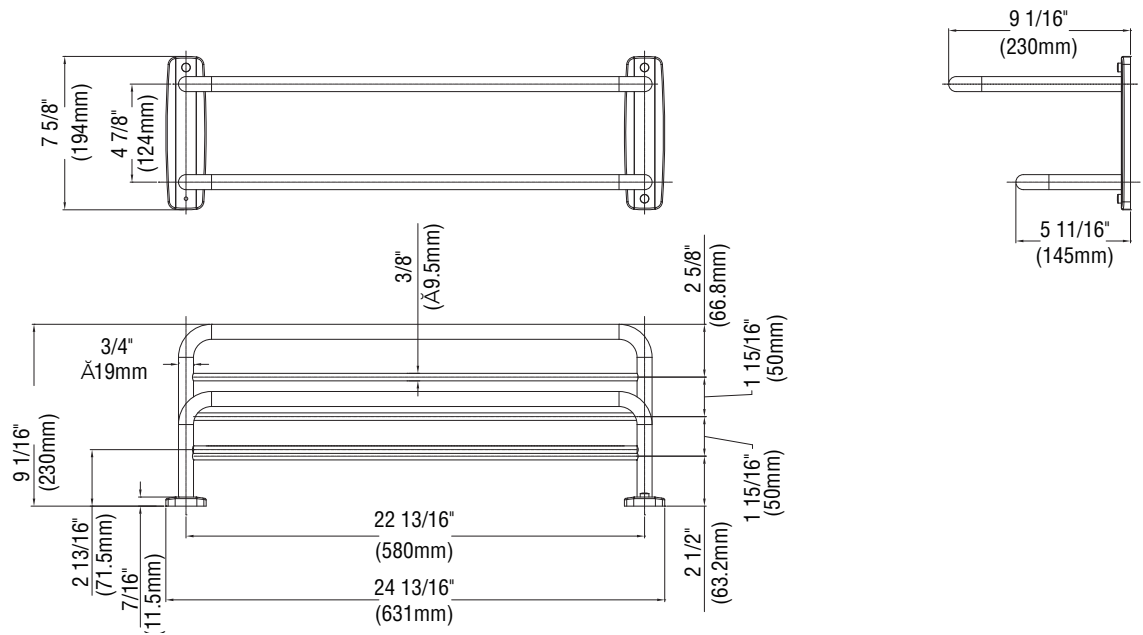

PFTRK05 7735995
24" TOWEL SHELF

Product Features

- Stainless steel posts
- Stainless steel bars
- Mounting hardware included

PFTRK05

Model Numbers

PFTRK05 Brushed nickel

Product Specifications

Warranty and Codes