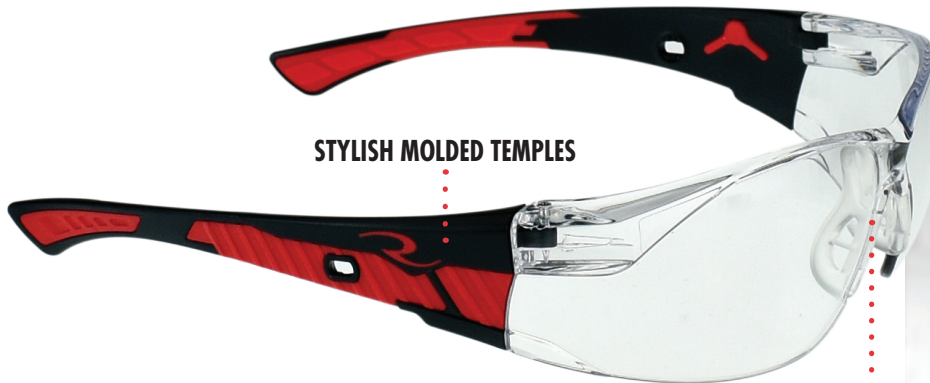

# OBLITERATOR™

STYLISH MOLDED TEMPLES

RUBBER NOSEPIECE  
For added comfort

## VARIOUS LENS STYLES AVAILABLE

**CUSTOM IMPRINTING**  
Up to 2 colors on Lens

Model #	Lens
OBL1-10	Clear
OBL1-20	Smoke
OBL1-40	Amber

Model #	Lens
OBL1-60	Silver Mirror
OBL1-90	Indoor/Outdoor

Meets ANSI Z87.1 Standards and Provides 99.9% UVA/UVB Protection.