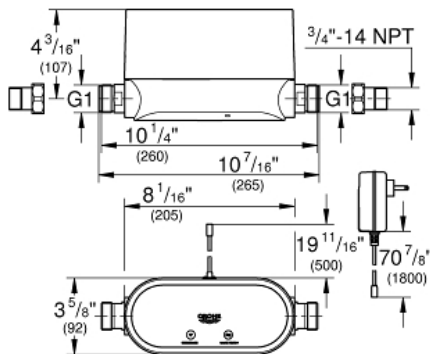

GROHE SENSE GUARD Smart Water Controller

MODEL # 22503LN0

Pure Freude
an Wasser

GROHE

Product Description: GROHE SENSE GUARD Smart Water Controller

Standard Specification:

- For wireless LAN, mains powered, 110 V, US plug type A
- For one family houses
- Detects pipe breaks, micro leaks, frost and unusual water flow
- Automatic, manual or remote shut off function to limit water damage
- Senses flow rate and water pressure
- Valve normally open - without electricity the solenoid valve opens
- Customize settings via GROHE Ondus App for iOS and Android
- Status indication via LED light, buzzer and app
- Residential use recommended
- For horizontal or vertical installation right after the water meter
- Including:
 - 1 x water controller with 1" (25mm) connection
 - Mounting nuts 3/4" (19mm)
 - Extendable power cable 27 1/2" (0.7m) length, plug type A
- **CE approved**
- Noise classification 1 in accordance with DIN4109 incl. certificate