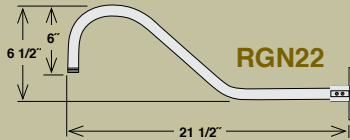

Goose Necks (Actual Photos Shown on Page 58)

Back Plate included with goose neck

ITEM #	ID	LENGTH	FINISH
RGN12-ABR	3/4"	13"	Architectural Bronze
RGN12-GA	3/4"	13"	Galvanized
RGN12-SB	3/4"	13"	Satin Black
RGN12-SG	3/4"	13"	Satin Green
RGN12-SR	3/4"	13"	Satin Red
RGN12-WH	3/4"	13"	White
RGN15-ABR	3/4"	14 1/2"	Architectural Bronze
RGN15-GA	3/4"	14 1/2"	Galvanized
RGN15-SB	3/4"	14 1/2"	Satin Black
RGN15-SG	3/4"	14 1/2"	Satin Green
RGN15-SR	3/4"	14 1/2"	Satin Red
RGN15-WH	3/4"	14 1/2"	White
RGN22-ABR	3/4"	21 1/2"	Architectural Bronze
RGN22-GA	3/4"	21 1/2"	Galvanized
RGN22-SB	3/4"	21 1/2"	Satin Black
RGN22-SG	3/4"	21 1/2"	Satin Green
RGN22-SR	3/4"	21 1/2"	Satin Red
RGN22-WH	3/4"	21 1/2"	White
RGN23-ABR	3/4"	23"	Architectural Bronze
RGN23-GA	3/4"	23"	Galvanized
RGN23-SB	3/4"	23"	Satin Black
RGN23-SG	3/4"	23"	Satin Green
RGN23-SR	3/4"	23"	Satin Red
RGN23-WH	3/4"	23"	White
RGN24-ABR	3/4"	24"	Architectural Bronze
RGN24-GA	3/4"	24"	Galvanized
RGN24-SB	3/4"	24"	Satin Black
RGN24-SG	3/4"	24"	Satin Green
RGN24-SR	3/4"	24"	Satin Red
RGN24-WH	3/4"	24"	White
RGN30-ABR	3/4"	30"	Architectural Bronze
RGN30-GA	3/4"	30"	Galvanized
RGN30-SB	3/4"	30"	Satin Black
RGN30-SG	3/4"	30"	Satin Green
RGN30-SR	3/4"	30"	Satin Red
RGN30-WH	3/4"	30"	White
RGN41-ABR	3/4"	41"	Architectural Bronze
RGN41-GA	3/4"	41"	Galvanized
RGN41-SB	3/4"	41"	Satin Black
RGN41-SG	3/4"	41"	Satin Green
RGN41-SR	3/4"	41"	Satin Red
RGN41-WH	3/4"	41"	White