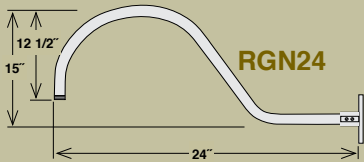

Goose Necks (Actual Photos Shown on Page 58)

Back Plate included with goose neck

ITEM #	ID	LENGTH	FINISH
RGN12-ABR	3/4"	13"	Architectural Bronze
RGN12-GA	3/4"	13"	Galvanized
RGN12-SB	3/4"	13"	Satin Black
RGN12-SG	3/4"	13"	Satin Green
RGN12-SR	3/4"	13"	Satin Red
RGN12-WH	3/4"	13"	White
RGN15-ABR	3/4"	14 1/2"	Architectural Bronze
RGN15-GA	3/4"	14 1/2"	Galvanized
RGN15-SB	3/4"	14 1/2"	Satin Black
RGN15-SG	3/4"	14 1/2"	Satin Green
RGN15-SR	3/4"	14 1/2"	Satin Red
RGN15-WH	3/4"	14 1/2"	White
RGN22-ABR	3/4"	21 1/2"	Architectural Bronze
RGN22-GA	3/4"	21 1/2"	Galvanized
RGN22-SB	3/4"	21 1/2"	Satin Black
RGN22-SG	3/4"	21 1/2"	Satin Green
RGN22-SR	3/4"	21 1/2"	Satin Red
RGN22-WH	3/4"	21 1/2"	White
RGN23-ABR	3/4"	23"	Architectural Bronze
RGN23-GA	3/4"	23"	Galvanized
RGN23-SB	3/4"	23"	Satin Black
RGN23-SG	3/4"	23"	Satin Green
RGN23-SR	3/4"	23"	Satin Red
RGN23-WH	3/4"	23"	White
RGN24-ABR	3/4"	24"	Architectural Bronze
RGN24-GA	3/4"	24"	Galvanized
RGN24-SB	3/4"	24"	Satin Black
RGN24-SG	3/4"	24"	Satin Green
RGN24-SR	3/4"	24"	Satin Red
RGN24-WH	3/4"	24"	White
RGN30-ABR	3/4"	30"	Architectural Bronze
RGN30-GA	3/4"	30"	Galvanized
RGN30-SB	3/4"	30"	Satin Black
RGN30-SG	3/4"	30"	Satin Green
RGN30-SR	3/4"	30"	Satin Red
RGN30-WH	3/4"	30"	White
RGN41-ABR	3/4"	41"	Architectural Bronze
RGN41-GA	3/4"	41"	Galvanized
RGN41-SB	3/4"	41"	Satin Black
RGN41-SG	3/4"	41"	Satin Green
RGN41-SR	3/4"	41"	Satin Red
RGN41-WH	3/4"	41"	White