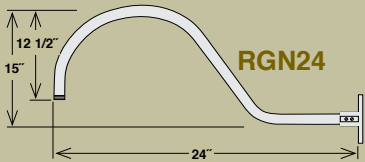

Goose Necks (Actual Photos Shown on Page 58)

Back Plate included with goose neck

ITEM #	ID	LENGTH	FINISH
RGN12-ABR	3/4"	13"	Architectural Bronze
RGN12-GA	3/4"	13"	Galvanized
RGN12-SB	3/4"	13"	Satin Black
RGN12-SG	3/4"	13"	Satin Green
RGN12-SR	3/4"	13"	Satin Red
RGN12-WH	3/4"	13"	White
RGN15-ABR	3/4"	14 1/2"	Architectural Bronze
RGN15-GA	3/4"	14 1/2"	Galvanized
RGN15-SB	3/4"	14 1/2"	Satin Black
RGN15-SG	3/4"	14 1/2"	Satin Green
RGN15-SR	3/4"	14 1/2"	Satin Red
RGN15-WH	3/4"	14 1/2"	White
RGN22-ABR	3/4"	21 1/2"	Architectural Bronze
RGN22-GA	3/4"	21 1/2"	Galvanized
RGN22-SB	3/4"	21 1/2"	Satin Black
RGN22-SG	3/4"	21 1/2"	Satin Green
RGN22-SR	3/4"	21 1/2"	Satin Red
RGN22-WH	3/4"	21 1/2"	White
RGN23-ABR	3/4"	23"	Architectural Bronze
RGN23-GA	3/4"	23"	Galvanized
RGN23-SB	3/4"	23"	Satin Black
RGN23-SG	3/4"	23"	Satin Green
RGN23-SR	3/4"	23"	Satin Red
RGN23-WH	3/4"	23"	White
RGN24-ABR	3/4"	24"	Architectural Bronze
RGN24-GA	3/4"	24"	Galvanized
RGN24-SB	3/4"	24"	Satin Black
RGN24-SG	3/4"	24"	Satin Green
RGN24-SR	3/4"	24"	Satin Red
RGN24-WH	3/4"	24"	White
RGN30-ABR	3/4"	30"	Architectural Bronze
RGN30-GA	3/4"	30"	Galvanized
RGN30-SB	3/4"	30"	Satin Black
RGN30-SG	3/4"	30"	Satin Green
RGN30-SR	3/4"	30"	Satin Red
RGN30-WH	3/4"	30"	White
RGN41-ABR	3/4"	41"	Architectural Bronze
RGN41-GA	3/4"	41"	Galvanized
RGN41-SB	3/4"	41"	Satin Black
RGN41-SG	3/4"	41"	Satin Green
RGN41-SR	3/4"	41"	Satin Red
RGN41-WH	3/4"	41"	White