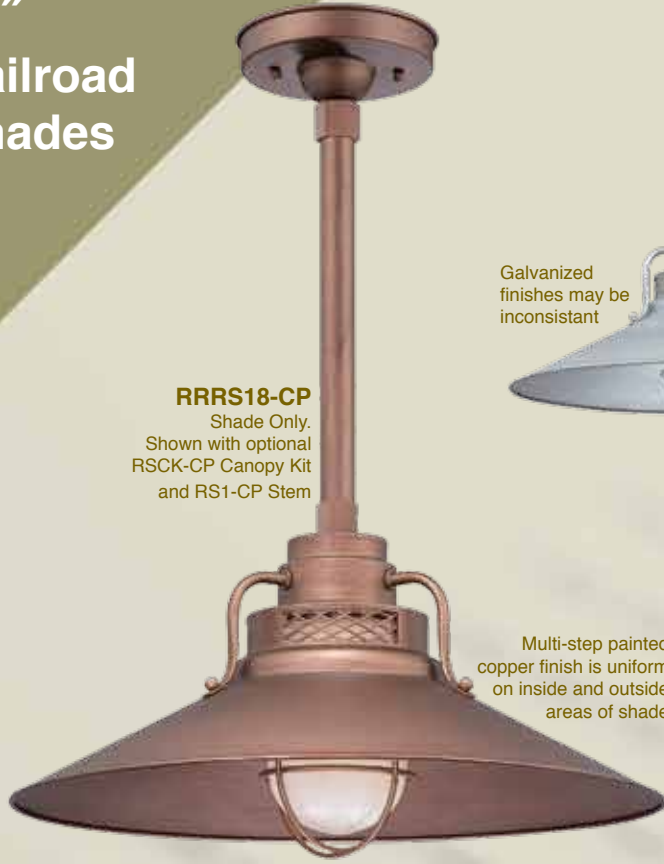

RRRS18-GA
Shade Only.
Shown with optional
RSCK-GA Canopy Kit
and RS1-GA Stem

R Series

18" Railroad Shades

UL LISTED FOR WET LOCATIONS

RRRS18-CP
Shade Only.
Shown with optional
RSCK-CP Canopy Kit
and RS1-CP Stem

Galvanized finishes may be inconsistent

Multi-step painted copper finish is uniform on inside and outside areas of shade