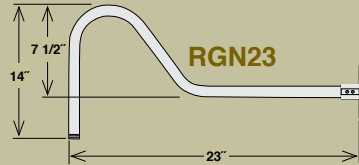

Goose Necks (Actual Photos Shown on Page 58)

Back Plate included with goose neck

ITEM #	ID	LENGTH	FINISH
RGN12-ABR	3/4"	13"	Architectural Bronze
RGN12-GA	3/4"	13"	Galvanized
RGN12-SB	3/4"	13"	Satin Black
RGN12-SG	3/4"	13"	Satin Green
RGN12-SR	3/4"	13"	Satin Red
RGN12-WH	3/4"	13"	White
RGN15-ABR	3/4"	14 1/2"	Architectural Bronze
RGN15-GA	3/4"	14 1/2"	Galvanized
RGN15-SB	3/4"	14 1/2"	Satin Black
RGN15-SG	3/4"	14 1/2"	Satin Green
RGN15-SR	3/4"	14 1/2"	Satin Red
RGN15-WH	3/4"	14 1/2"	White
RGN22-ABR	3/4"	21 1/2"	Architectural Bronze
RGN22-GA	3/4"	21 1/2"	Galvanized
RGN22-SB	3/4"	21 1/2"	Satin Black
RGN22-SG	3/4"	21 1/2"	Satin Green
RGN22-SR	3/4"	21 1/2"	Satin Red
RGN22-WH	3/4"	21 1/2"	White
RGN23-ABR	3/4"	23"	Architectural Bronze
RGN23-GA	3/4"	23"	Galvanized
RGN23-SB	3/4"	23"	Satin Black
RGN23-SG	3/4"	23"	Satin Green
RGN23-SR	3/4"	23"	Satin Red
RGN23-WH	3/4"	23"	White
RGN24-ABR	3/4"	24"	Architectural Bronze
RGN24-GA	3/4"	24"	Galvanized
RGN24-SB	3/4"	24"	Satin Black
RGN24-SG	3/4"	24"	Satin Green
RGN24-SR	3/4"	24"	Satin Red
RGN24-WH	3/4"	24"	White
RGN30-ABR	3/4"	30"	Architectural Bronze
RGN30-GA	3/4"	30"	Galvanized
RGN30-SB	3/4"	30"	Satin Black
RGN30-SG	3/4"	30"	Satin Green
RGN30-SR	3/4"	30"	Satin Red
RGN30-WH	3/4"	30"	White
RGN41-ABR	3/4"	41"	Architectural Bronze
RGN41-GA	3/4"	41"	Galvanized
RGN41-SB	3/4"	41"	Satin Black
RGN41-SG	3/4"	41"	Satin Green
RGN41-SR	3/4"	41"	Satin Red
RGN41-WH	3/4"	41"	White