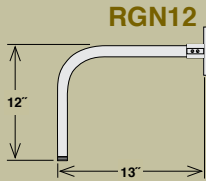

Goose Necks (Actual Photos Shown on Page 58)

Back Plate included with goose neck

ITEM #	ID	LENGTH	FINISH
RGN12-ABR	3/4"	13"	Architectural Bronze
RGN12-GA	3/4"	13"	Galvanized
RGN12-SB	3/4"	13"	Satin Black
RGN12-SG	3/4"	13"	Satin Green
RGN12-SR	3/4"	13"	Satin Red
RGN12-WH	3/4"	13"	White
RGN15-ABR	3/4"	14 1/2"	Architectural Bronze
RGN15-GA	3/4"	14 1/2"	Galvanized
RGN15-SB	3/4"	14 1/2"	Satin Black
RGN15-SG	3/4"	14 1/2"	Satin Green
RGN15-SR	3/4"	14 1/2"	Satin Red
RGN15-WH	3/4"	14 1/2"	White
RGN22-ABR	3/4"	21 1/2"	Architectural Bronze
RGN22-GA	3/4"	21 1/2"	Galvanized
RGN22-SB	3/4"	21 1/2"	Satin Black
RGN22-SG	3/4"	21 1/2"	Satin Green
RGN22-SR	3/4"	21 1/2"	Satin Red
RGN22-WH	3/4"	21 1/2"	White
RGN23-ABR	3/4"	23"	Architectural Bronze
RGN23-GA	3/4"	23"	Galvanized
RGN23-SB	3/4"	23"	Satin Black
RGN23-SG	3/4"	23"	Satin Green
RGN23-SR	3/4"	23"	Satin Red
RGN23-WH	3/4"	23"	White
RGN24-ABR	3/4"	24"	Architectural Bronze
RGN24-GA	3/4"	24"	Galvanized
RGN24-SB	3/4"	24"	Satin Black
RGN24-SG	3/4"	24"	Satin Green
RGN24-SR	3/4"	24"	Satin Red
RGN24-WH	3/4"	24"	White
RGN30-ABR	3/4"	30"	Architectural Bronze
RGN30-GA	3/4"	30"	Galvanized
RGN30-SB	3/4"	30"	Satin Black
RGN30-SG	3/4"	30"	Satin Green
RGN30-SR	3/4"	30"	Satin Red
RGN30-WH	3/4"	30"	White
RGN41-ABR	3/4"	41"	Architectural Bronze
RGN41-GA	3/4"	41"	Galvanized
RGN41-SB	3/4"	41"	Satin Black
RGN41-SG	3/4"	41"	Satin Green
RGN41-SR	3/4"	41"	Satin Red
RGN41-WH	3/4"	41"	White