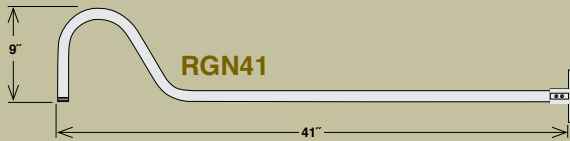

Goose Necks (Actual Photos Shown on Page 58)

Back Plate included with goose neck

ITEM #	ID	LENGTH	FINISH
RGN12-ABR	3/4"	13"	Architectural Bronze
RGN12-GA	3/4"	13"	Galvanized
RGN12-SB	3/4"	13"	Satin Black
RGN12-SG	3/4"	13"	Satin Green
RGN12-SR	3/4"	13"	Satin Red
RGN12-WH	3/4"	13"	White
RGN15-ABR	3/4"	14 1/2"	Architectural Bronze
RGN15-GA	3/4"	14 1/2"	Galvanized
RGN15-SB	3/4"	14 1/2"	Satin Black
RGN15-SG	3/4"	14 1/2"	Satin Green
RGN15-SR	3/4"	14 1/2"	Satin Red
RGN15-WH	3/4"	14 1/2"	White
RGN22-ABR	3/4"	21 1/2"	Architectural Bronze
RGN22-GA	3/4"	21 1/2"	Galvanized
RGN22-SB	3/4"	21 1/2"	Satin Black
RGN22-SG	3/4"	21 1/2"	Satin Green
RGN22-SR	3/4"	21 1/2"	Satin Red
RGN22-WH	3/4"	21 1/2"	White
RGN23-ABR	3/4"	23"	Architectural Bronze
RGN23-GA	3/4"	23"	Galvanized
RGN23-SB	3/4"	23"	Satin Black
RGN23-SG	3/4"	23"	Satin Green
RGN23-SR	3/4"	23"	Satin Red
RGN23-WH	3/4"	23"	White
RGN24-ABR	3/4"	24"	Architectural Bronze
RGN24-GA	3/4"	24"	Galvanized
RGN24-SB	3/4"	24"	Satin Black
RGN24-SG	3/4"	24"	Satin Green
RGN24-SR	3/4"	24"	Satin Red
RGN24-WH	3/4"	24"	White
RGN30-ABR	3/4"	30"	Architectural Bronze
RGN30-GA	3/4"	30"	Galvanized
RGN30-SB	3/4"	30"	Satin Black
RGN30-SG	3/4"	30"	Satin Green
RGN30-SR	3/4"	30"	Satin Red
RGN30-WH	3/4"	30"	White
RGN41-ABR	3/4"	41"	Architectural Bronze
RGN41-GA	3/4"	41"	Galvanized
RGN41-SB	3/4"	41"	Satin Black
RGN41-SG	3/4"	41"	Satin Green
RGN41-SR	3/4"	41"	Satin Red
RGN41-WH	3/4"	41"	White