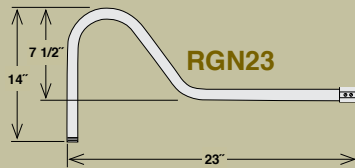

Goose Necks (Actual Photos Shown on Page 58)

Back Plate included with goose neck

ITEM #	ID	LENGTH	FINISH
RGN12-ABR	3/4"	13"	Architectural Bronze
RGN12-GA	3/4"	13"	Galvanized
RGN12-SB	3/4"	13"	Satin Black
RGN12-SG	3/4"	13"	Satin Green
RGN12-SR	3/4"	13"	Satin Red
RGN12-WH	3/4"	13"	White
RGN15-ABR	3/4"	14 1/2"	Architectural Bronze
RGN15-GA	3/4"	14 1/2"	Galvanized
RGN15-SB	3/4"	14 1/2"	Satin Black
RGN15-SG	3/4"	14 1/2"	Satin Green
RGN15-SR	3/4"	14 1/2"	Satin Red
RGN15-WH	3/4"	14 1/2"	White
RGN22-ABR	3/4"	21 1/2"	Architectural Bronze
RGN22-GA	3/4"	21 1/2"	Galvanized
RGN22-SB	3/4"	21 1/2"	Satin Black
RGN22-SG	3/4"	21 1/2"	Satin Green
RGN22-SR	3/4"	21 1/2"	Satin Red
RGN22-WH	3/4"	21 1/2"	White
RGN23-ABR	3/4"	23"	Architectural Bronze
RGN23-GA	3/4"	23"	Galvanized
RGN23-SB	3/4"	23"	Satin Black
RGN23-SG	3/4"	23"	Satin Green
RGN23-SR	3/4"	23"	Satin Red
RGN23-WH	3/4"	23"	White
RGN24-ABR	3/4"	24"	Architectural Bronze
RGN24-GA	3/4"	24"	Galvanized
RGN24-SB	3/4"	24"	Satin Black
RGN24-SG	3/4"	24"	Satin Green
RGN24-SR	3/4"	24"	Satin Red
RGN24-WH	3/4"	24"	White
RGN30-ABR	3/4"	30"	Architectural Bronze
RGN30-GA	3/4"	30"	Galvanized
RGN30-SB	3/4"	30"	Satin Black
RGN30-SG	3/4"	30"	Satin Green
RGN30-SR	3/4"	30"	Satin Red
RGN30-WH	3/4"	30"	White
RGN41-ABR	3/4"	41"	Architectural Bronze
RGN41-GA	3/4"	41"	Galvanized
RGN41-SB	3/4"	41"	Satin Black
RGN41-SG	3/4"	41"	Satin Green
RGN41-SR	3/4"	41"	Satin Red
RGN41-WH	3/4"	41"	White