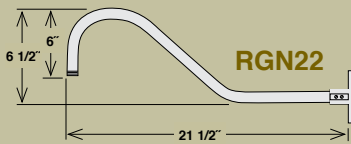

Goose Necks (Actual Photos Shown on Page 58)

Back Plate included with goose neck

ITEM #	ID	LENGTH	FINISH
RGN12-ABR	3/4"	13"	Architectural Bronze
RGN12-GA	3/4"	13"	Galvanized
RGN12-SB	3/4"	13"	Satin Black
RGN12-SG	3/4"	13"	Satin Green
RGN12-SR	3/4"	13"	Satin Red
RGN12-WH	3/4"	13"	White
RGN15-ABR	3/4"	14 1/2"	Architectural Bronze
RGN15-GA	3/4"	14 1/2"	Galvanized
RGN15-SB	3/4"	14 1/2"	Satin Black
RGN15-SG	3/4"	14 1/2"	Satin Green
RGN15-SR	3/4"	14 1/2"	Satin Red
RGN15-WH	3/4"	14 1/2"	White
RGN22-ABR	3/4"	21 1/2"	Architectural Bronze
RGN22-GA	3/4"	21 1/2"	Galvanized
RGN22-SB	3/4"	21 1/2"	Satin Black
RGN22-SG	3/4"	21 1/2"	Satin Green
RGN22-SR	3/4"	21 1/2"	Satin Red
RGN22-WH	3/4"	21 1/2"	White
RGN23-ABR	3/4"	23"	Architectural Bronze
RGN23-GA	3/4"	23"	Galvanized
RGN23-SB	3/4"	23"	Satin Black
RGN23-SG	3/4"	23"	Satin Green
RGN23-SR	3/4"	23"	Satin Red
RGN23-WH	3/4"	23"	White
RGN24-ABR	3/4"	24"	Architectural Bronze
RGN24-GA	3/4"	24"	Galvanized
RGN24-SB	3/4"	24"	Satin Black
RGN24-SG	3/4"	24"	Satin Green
RGN24-SR	3/4"	24"	Satin Red
RGN24-WH	3/4"	24"	White
RGN30-ABR	3/4"	30"	Architectural Bronze
RGN30-GA	3/4"	30"	Galvanized
RGN30-SB	3/4"	30"	Satin Black
RGN30-SG	3/4"	30"	Satin Green
RGN30-SR	3/4"	30"	Satin Red
RGN30-WH	3/4"	30"	White
RGN41-ABR	3/4"	41"	Architectural Bronze
RGN41-GA	3/4"	41"	Galvanized
RGN41-SB	3/4"	41"	Satin Black
RGN41-SG	3/4"	41"	Satin Green
RGN41-SR	3/4"	41"	Satin Red
RGN41-WH	3/4"	41"	White