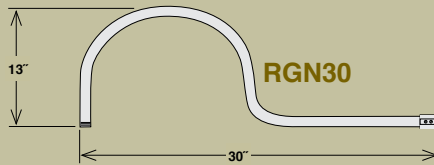

Goose Necks (Actual Photos Shown on Page 58)

Back Plate included with goose neck

ITEM #	ID	LENGTH	FINISH
RGN12-ABR	3/4"	13"	Architectural Bronze
RGN12-GA	3/4"	13"	Galvanized
RGN12-SB	3/4"	13"	Satin Black
RGN12-SG	3/4"	13"	Satin Green
RGN12-SR	3/4"	13"	Satin Red
RGN12-WH	3/4"	13"	White
RGN15-ABR	3/4"	14 1/2"	Architectural Bronze
RGN15-GA	3/4"	14 1/2"	Galvanized
RGN15-SB	3/4"	14 1/2"	Satin Black
RGN15-SG	3/4"	14 1/2"	Satin Green
RGN15-SR	3/4"	14 1/2"	Satin Red
RGN15-WH	3/4"	14 1/2"	White
RGN22-ABR	3/4"	21 1/2"	Architectural Bronze
RGN22-GA	3/4"	21 1/2"	Galvanized
RGN22-SB	3/4"	21 1/2"	Satin Black
RGN22-SG	3/4"	21 1/2"	Satin Green
RGN22-SR	3/4"	21 1/2"	Satin Red
RGN22-WH	3/4"	21 1/2"	White
RGN23-ABR	3/4"	23"	Architectural Bronze
RGN23-GA	3/4"	23"	Galvanized
RGN23-SB	3/4"	23"	Satin Black
RGN23-SG	3/4"	23"	Satin Green
RGN23-SR	3/4"	23"	Satin Red
RGN23-WH	3/4"	23"	White
RGN24-ABR	3/4"	24"	Architectural Bronze
RGN24-GA	3/4"	24"	Galvanized
RGN24-SB	3/4"	24"	Satin Black
RGN24-SG	3/4"	24"	Satin Green
RGN24-SR	3/4"	24"	Satin Red
RGN24-WH	3/4"	24"	White
RGN30-ABR	3/4"	30"	Architectural Bronze
RGN30-GA	3/4"	30"	Galvanized
RGN30-SB	3/4"	30"	Satin Black
RGN30-SG	3/4"	30"	Satin Green
RGN30-SR	3/4"	30"	Satin Red
RGN30-WH	3/4"	30"	White
RGN41-ABR	3/4"	41"	Architectural Bronze
RGN41-GA	3/4"	41"	Galvanized
RGN41-SB	3/4"	41"	Satin Black
RGN41-SG	3/4"	41"	Satin Green
RGN41-SR	3/4"	41"	Satin Red
RGN41-WH	3/4"	41"	White