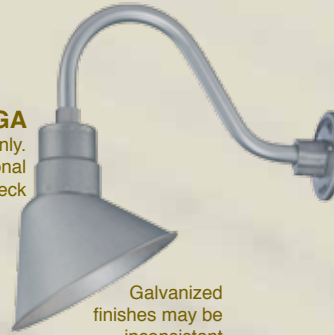

RAS10-GA
Shade Only.
Shown with optional
RGN15-GA Goose Neck

Galvanized
finishes may be
inconsistent