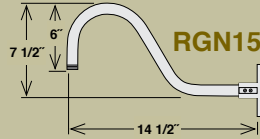

Goose Necks (Actual Photos Shown on Page 58)

Back Plate included with goose neck

ITEM #	ID	LENGTH	FINISH
RGN12-ABR	3/4"	13"	Architectural Bronze
RGN12-GA	3/4"	13"	Galvanized
RGN12-SB	3/4"	13"	Satin Black
RGN12-SG	3/4"	13"	Satin Green
RGN12-SR	3/4"	13"	Satin Red
RGN12-WH	3/4"	13"	White
RGN15-ABR	3/4"	14 1/2"	Architectural Bronze
RGN15-GA	3/4"	14 1/2"	Galvanized
RGN15-SB	3/4"	14 1/2"	Satin Black
RGN15-SG	3/4"	14 1/2"	Satin Green
RGN15-SR	3/4"	14 1/2"	Satin Red
RGN15-WH	3/4"	14 1/2"	White
RGN22-ABR	3/4"	21 1/2"	Architectural Bronze
RGN22-GA	3/4"	21 1/2"	Galvanized
RGN22-SB	3/4"	21 1/2"	Satin Black
RGN22-SG	3/4"	21 1/2"	Satin Green
RGN22-SR	3/4"	21 1/2"	Satin Red
RGN22-WH	3/4"	21 1/2"	White
RGN23-ABR	3/4"	23"	Architectural Bronze
RGN23-GA	3/4"	23"	Galvanized
RGN23-SB	3/4"	23"	Satin Black
RGN23-SG	3/4"	23"	Satin Green
RGN23-SR	3/4"	23"	Satin Red
RGN23-WH	3/4"	23"	White
RGN24-ABR	3/4"	24"	Architectural Bronze
RGN24-GA	3/4"	24"	Galvanized
RGN24-SB	3/4"	24"	Satin Black
RGN24-SG	3/4"	24"	Satin Green
RGN24-SR	3/4"	24"	Satin Red
RGN24-WH	3/4"	24"	White
RGN30-ABR	3/4"	30"	Architectural Bronze
RGN30-GA	3/4"	30"	Galvanized
RGN30-SB	3/4"	30"	Satin Black
RGN30-SG	3/4"	30"	Satin Green
RGN30-SR	3/4"	30"	Satin Red
RGN30-WH	3/4"	30"	White
RGN41-ABR	3/4"	41"	Architectural Bronze
RGN41-GA	3/4"	41"	Galvanized
RGN41-SB	3/4"	41"	Satin Black
RGN41-SG	3/4"	41"	Satin Green
RGN41-SR	3/4"	41"	Satin Red
RGN41-WH	3/4"	41"	White