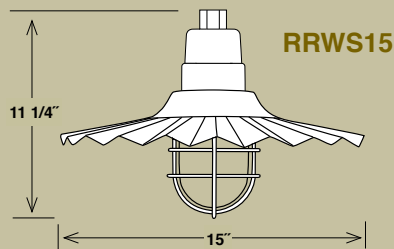

EASY TO ORDER:

1. Choose a Shade
2. Choose a Goose Neck for Wall Mount **OR** Choose a Stem & Canopy Kit for Ceiling Mount

Radial Wave Shades

Removeable glass guard and
inside etched glass included

ITEM #	WIDTH	LAMPS	WIRE	FINISH
RRWS15-ABR	15"	Med. 100W A19	100"	Architectural Bronze
RRWS15-CP	15"	Med. 100W A19	100"	Copper
RRWS15-GA	15"	Med. 100W A19	100"	Galvanized
RRWS15-SB	15"	Med. 100W A19	100"	Satin Black
RRWS15-SG	15"	Med. 100W A19	100"	Satin Green
RRWS15-SR	15"	Med. 100W A19	100"	Satin Red
RRWS15-WH	15"	Med. 100W A19	100"	White