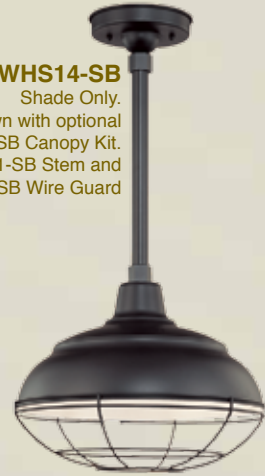

R Series

14" Warehouse Shades

UL LISTED FOR WET LOCATIONS

RWHS14-SR
Shade Only.
Shown with optional
RSCK-SR Canopy Kit,
RS1-SR Stem and
RWG14-SR Wire Guard

RWHS14-SG
Shade Only.
Shown with optional
RSCK-SG Canopy Kit
and RS1-SG Stem

RWHS14-GA
Shade Only.
Shown with optional
RSCK-GA Canopy Kit
and RS1-GA Stem

Galvanized
finishes may be
inconsistent

RWHS14-SB
Shade Only.
Shown with optional
RSCK-SB Canopy Kit,
RS1-SB Stem and
RWG14-SB Wire Guard

RWHS14-ABR
Shade Only.
Shown with optional
RSCK-ABR Canopy Kit
and RS1-ABR Stem

RWHS14-WH
Shade Only.
Shown with optional
RSCK-WH Canopy Kit
and RS1-WH Stem

EASY TO ORDER:

1. Choose a Shade
2. Choose a Goose Neck for Wall Mount **OR** Choose a Stem & Canopy Kit for Ceiling Mount
3. Wire Guard Optional

Warehouse Shades

ITEM #	WIDTH	LAMPS	WIRE	FINISH
RWHS14-ABR	14"	Med. 200W A21	100"	Architectural Bronze
RWHS14-GA	14"	Med. 200W A21	100"	Galvanized
RWHS14-SB	14"	Med. 200W A21	100"	Satin Black
RWHS14-SG	14"	Med. 200W A21	100"	Satin Green
RWHS14-SR	14"	Med. 200W A21	100"	Satin Red
RWHS14-WH	14"	Med. 200W A21	100"	White

Wire Guards

ITEM #	WIDTH	FINISH
RWG14-ABR	14"	Architectural Bronze
RWG14-GA	14"	Galvanized
RWG14-SB	14"	Satin Black
RWG14-SG	14"	Satin Green
RWG14-SR	14"	Satin Red
RWG14-WH	14"	White