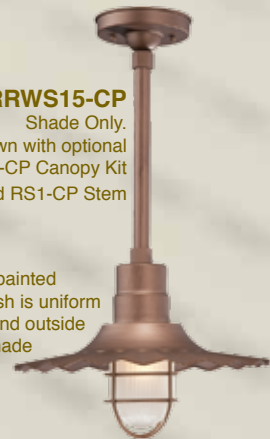

EASY TO ORDER:

1. Choose a Shade
2. Choose a Goose Neck for Wall Mount **OR** Choose a Stem & Canopy Kit for Ceiling Mount