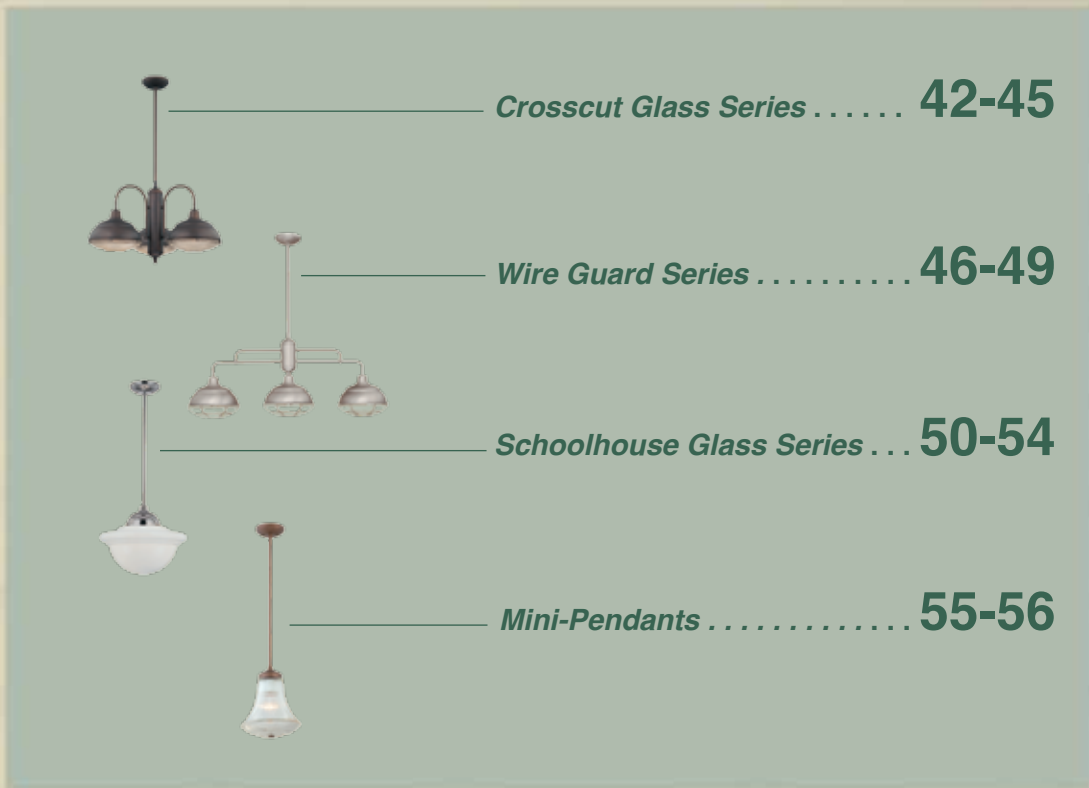

**RLM
&
NEO
INDUSTRIAL**

Millennium Lighting

	<i>Railroad Shades</i>	4-7
	<i>Radial Wave Shades</i>	8-13
	<i>Warehouse Shades</i>	14-17
	<i>Deep Bowl Shades</i>	18-21
	<i>Angle Shades</i>	22-25
	<i>Emblem Shades</i>	26-29
	<i>Post Adapters</i>	30
	<i>Special Application Accessories</i>	31
	<i>Cord Hung Pendants</i>	32-39
	<i>Warehouse Shade Wall Brackets</i>	40

Neo Industrial

Finishes, Goose Neck Photos, Index

<i>Finishes</i>	57
<i>Goose Neck Photos</i>	58
<i>Index</i>	59-61

R Series

R SERIES: Traditional RLM styles for commercial and residential applications. Stem hung shades are UL wet listed and mounting components are sold separately. Cord hung shades are UL damp listed and packaged with all required hanging materials.