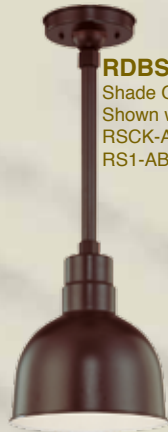

R Series

10" Deep Bowl Shades

UL LISTED FOR WET LOCATIONS

RDBS10-SG
Shade Only.
Shown with optional
RSCK-SG Canopy Kit
and RS1-SG Stem

RDBS10-SR
Shade Only.
Shown with optional
RSCK-SR Canopy Kit
and RS1-SR Stem

RDBS10-SB
Shade Only.
Shown with optional
RSCK-SB Canopy Kit
and RS1-SB Stem

RDBS10-ABR
Shade Only.
Shown with optional
RSCK-ABR Canopy Kit and
RS1-ABR Stem

RDBS10-GA
Shade Only.
Shown with optional
RSCK-GA Canopy Kit,
RS1-GA Stem and
RWG10-GA Wire Guard