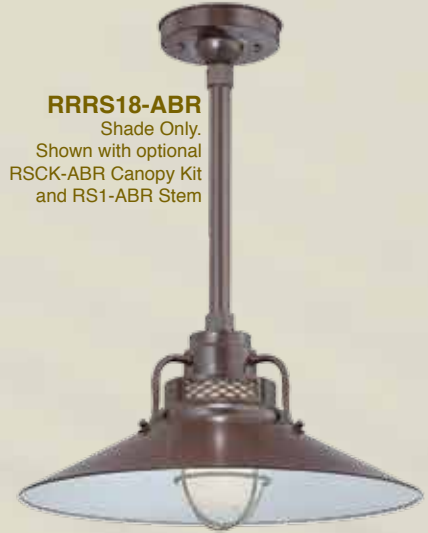

Unique positive lock feature secures proper angle on Angle and Emblem style wall shades.

3/4" ID rigid conduit or water pipe may be substituted for stems or goose necks.

All R Series and Neo Industrial fixtures are compatible with integrated CFL's.

RRRS18-GA
Shade Only.
Shown with optional
RSCK-GA Canopy Kit
and RS1-GA Stem

RRRS18-ABR
Shade Only.
Shown with optional
RSCK-ABR Canopy Kit
and RS1-ABR Stem

RRRS18-SB
Shade Only.
Shown with optional
RSCK-SB Canopy Kit
and RS1-SB Stem