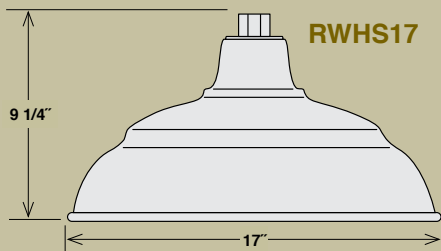

Warehouse Shades

ITEM #	WIDTH	LAMPS	WIRE	FINISH
RWHS17-ABR	17"	Med. 200W A21	100"	Architectural Bronze
RWHS17-GA	17"	Med. 200W A21	100"	Galvanized
RWHS17-SB	17"	Med. 200W A21	100"	Satin Black
RWHS17-SG	17"	Med. 200W A21	100"	Satin Green
RWHS17-SR	17"	Med. 200W A21	100"	Satin Red
RWHS17-WH	17"	Med. 200W A21	100"	White