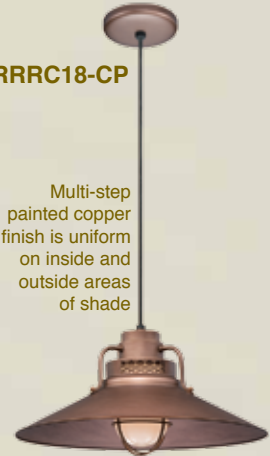

RRRC18-GA

Galvanized finishes may be inconsistent

RRRC18-ABR

RRRC18-SB

Removeable glass guard and inside etched glass included

RRRC18-CP

Multi-step painted copper finish is uniform on inside and outside areas of shade