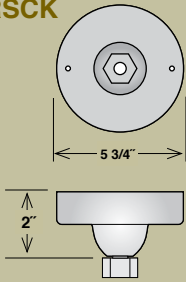

Canopy Kits (for Ceiling Applications)

RSCK

ITEM #	WIDTH	FINISH
RSCK-ABR	5 3/4"	Architectural Bronze
RSCK-CP	5 3/4"	Copper
RSCK-GA	5 3/4"	Galvanized
RSCK-SB	5 3/4"	Satin Black

Canopy Kits will Swivel up to 25°