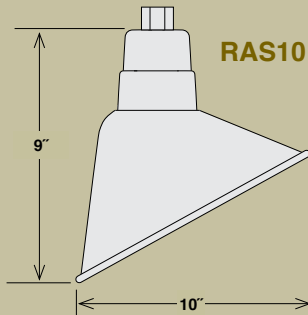

EASY TO ORDER:

1. Choose a Shade
2. Choose a Goose Neck
3. Wire Guard Optional

Angle Shades

ITEM #	WIDTH	LAMPS	WIRE	FINISH
RAS10-ABR	10"	Med. 200W A21	100"	Architectural Bronze
RAS10-GA	10"	Med. 200W A21	100"	Galvanized
RAS10-SB	10"	Med. 200W A21	100"	Satin Black
RAS10-SG	10"	Med. 200W A21	100"	Satin Green
RAS10-SR	10"	Med. 200W A21	100"	Satin Red
RAS10-WH	10"	Med. 200W A21	100"	White