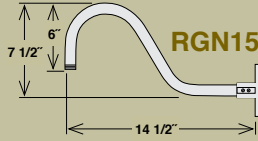

Goose Necks (Actual Photos Shown on Page 58)

Back Plate included with goose neck

ITEM #	ID	LENGTH	FINISH
RGN12-ABR	3/4"	13"	Architectural Bronze
RGN12-GA	3/4"	13"	Galvanized
RGN12-SB	3/4"	13"	Satin Black
RGN12-SG	3/4"	13"	Satin Green
RGN12-SR	3/4"	13"	Satin Red
RGN12-WH	3/4"	13"	White
RGN15-ABR	3/4"	14 1/2"	Architectural Bronze
RGN15-GA	3/4"	14 1/2"	Galvanized
RGN15-SB	3/4"	14 1/2"	Satin Black
RGN15-SG	3/4"	14 1/2"	Satin Green
RGN15-SR	3/4"	14 1/2"	Satin Red
RGN15-WH	3/4"	14 1/2"	White
RGN22-ABR	3/4"	21 1/2"	Architectural Bronze
RGN22-GA	3/4"	21 1/2"	Galvanized
RGN22-SB	3/4"	21 1/2"	Satin Black
RGN22-SG	3/4"	21 1/2"	Satin Green
RGN22-SR	3/4"	21 1/2"	Satin Red
RGN22-WH	3/4"	21 1/2"	White
RGN23-ABR	3/4"	23"	Architectural Bronze
RGN23-GA	3/4"	23"	Galvanized
RGN23-SB	3/4"	23"	Satin Black
RGN23-SG	3/4"	23"	Satin Green
RGN23-SR	3/4"	23"	Satin Red
RGN23-WH	3/4"	23"	White
RGN24-ABR	3/4"	24"	Architectural Bronze
RGN24-GA	3/4"	24"	Galvanized
RGN24-SB	3/4"	24"	Satin Black
RGN24-SG	3/4"	24"	Satin Green
RGN24-SR	3/4"	24"	Satin Red
RGN24-WH	3/4"	24"	White
RGN30-ABR	3/4"	30"	Architectural Bronze
RGN30-GA	3/4"	30"	Galvanized
RGN30-SB	3/4"	30"	Satin Black
RGN30-SG	3/4"	30"	Satin Green
RGN30-SR	3/4"	30"	Satin Red
RGN30-WH	3/4"	30"	White
RGN41-ABR	3/4"	41"	Architectural Bronze
RGN41-GA	3/4"	41"	Galvanized
RGN41-SB	3/4"	41"	Satin Black
RGN41-SG	3/4"	41"	Satin Green
RGN41-SR	3/4"	41"	Satin Red
RGN41-WH	3/4"	41"	White