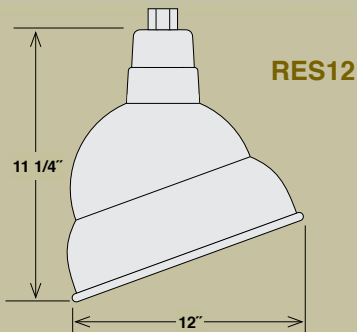

EASY TO ORDER:

1. Choose a Shade
2. Choose a Goose Neck
3. Wire Guard Optional

Emblem Shades

ITEM #	WIDTH	LAMPS	WIRE	FINISH
RES12-ABR	12"	Med. 200W A21	100"	Architectural Bronze
RES12-GA	12"	Med. 200W A21	100"	Galvanized
RES12-SB	12"	Med. 200W A21	100"	Satin Black
RES12-SG	12"	Med. 200W A21	100"	Satin Green
RES12-SR	12"	Med. 200W A21	100"	Satin Red
RES12-WH	12"	Med. 200W A21	100"	White