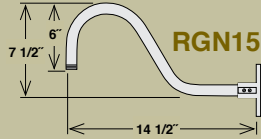

Goose Necks (Actual Photos Shown on Page 58)

Back Plate included with goose neck

ITEM #	ID	LENGTH	FINISH
RGN12-ABR	3/4"	13"	Architectural Bronze
RGN12-GA	3/4"	13"	Galvanized
RGN12-SB	3/4"	13"	Satin Black
RGN12-SG	3/4"	13"	Satin Green
RGN12-SR	3/4"	13"	Satin Red
RGN12-WH	3/4"	13"	White
RGN15-ABR	3/4"	14 1/2"	Architectural Bronze
RGN15-GA	3/4"	14 1/2"	Galvanized
RGN15-SB	3/4"	14 1/2"	Satin Black
RGN15-SG	3/4"	14 1/2"	Satin Green
RGN15-SR	3/4"	14 1/2"	Satin Red
RGN15-WH	3/4"	14 1/2"	White
RGN22-ABR	3/4"	21 1/2"	Architectural Bronze
RGN22-GA	3/4"	21 1/2"	Galvanized
RGN22-SB	3/4"	21 1/2"	Satin Black
RGN22-SG	3/4"	21 1/2"	Satin Green
RGN22-SR	3/4"	21 1/2"	Satin Red
RGN22-WH	3/4"	21 1/2"	White
RGN23-ABR	3/4"	23"	Architectural Bronze
RGN23-GA	3/4"	23"	Galvanized
RGN23-SB	3/4"	23"	Satin Black
RGN23-SG	3/4"	23"	Satin Green
RGN23-SR	3/4"	23"	Satin Red
RGN23-WH	3/4"	23"	White
RGN24-ABR	3/4"	24"	Architectural Bronze
RGN24-GA	3/4"	24"	Galvanized
RGN24-SB	3/4"	24"	Satin Black
RGN24-SG	3/4"	24"	Satin Green
RGN24-SR	3/4"	24"	Satin Red
RGN24-WH	3/4"	24"	White
RGN30-ABR	3/4"	30"	Architectural Bronze
RGN30-GA	3/4"	30"	Galvanized
RGN30-SB	3/4"	30"	Satin Black
RGN30-SG	3/4"	30"	Satin Green
RGN30-SR	3/4"	30"	Satin Red
RGN30-WH	3/4"	30"	White
RGN41-ABR	3/4"	41"	Architectural Bronze
RGN41-GA	3/4"	41"	Galvanized
RGN41-SB	3/4"	41"	Satin Black
RGN41-SG	3/4"	41"	Satin Green
RGN41-SR	3/4"	41"	Satin Red
RGN41-WH	3/4"	41"	White