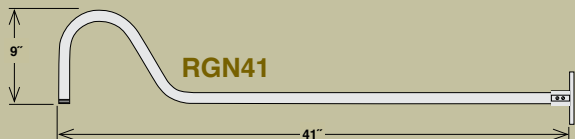

Goose Necks (Actual Photos Shown on Page 58)

Back Plate included with goose neck

ITEM #	ID	LENGTH	FINISH
RGN12-ABR	3/4"	13"	Architectural Bronze
RGN12-GA	3/4"	13"	Galvanized
RGN12-SB	3/4"	13"	Satin Black
RGN12-SG	3/4"	13"	Satin Green
RGN12-SR	3/4"	13"	Satin Red
RGN12-WH	3/4"	13"	White
RGN15-ABR	3/4"	14 1/2"	Architectural Bronze
RGN15-GA	3/4"	14 1/2"	Galvanized
RGN15-SB	3/4"	14 1/2"	Satin Black
RGN15-SG	3/4"	14 1/2"	Satin Green
RGN15-SR	3/4"	14 1/2"	Satin Red
RGN15-WH	3/4"	14 1/2"	White
RGN22-ABR	3/4"	21 1/2"	Architectural Bronze
RGN22-GA	3/4"	21 1/2"	Galvanized
RGN22-SB	3/4"	21 1/2"	Satin Black
RGN22-SG	3/4"	21 1/2"	Satin Green
RGN22-SR	3/4"	21 1/2"	Satin Red
RGN22-WH	3/4"	21 1/2"	White
RGN23-ABR	3/4"	23"	Architectural Bronze
RGN23-GA	3/4"	23"	Galvanized
RGN23-SB	3/4"	23"	Satin Black
RGN23-SG	3/4"	23"	Satin Green
RGN23-SR	3/4"	23"	Satin Red
RGN23-WH	3/4"	23"	White
RGN24-ABR	3/4"	24"	Architectural Bronze
RGN24-GA	3/4"	24"	Galvanized
RGN24-SB	3/4"	24"	Satin Black
RGN24-SG	3/4"	24"	Satin Green
RGN24-SR	3/4"	24"	Satin Red
RGN24-WH	3/4"	24"	White
RGN30-ABR	3/4"	30"	Architectural Bronze
RGN30-GA	3/4"	30"	Galvanized
RGN30-SB	3/4"	30"	Satin Black
RGN30-SG	3/4"	30"	Satin Green
RGN30-SR	3/4"	30"	Satin Red
RGN30-WH	3/4"	30"	White
RGN41-ABR	3/4"	41"	Architectural Bronze
RGN41-GA	3/4"	41"	Galvanized
RGN41-SB	3/4"	41"	Satin Black
RGN41-SG	3/4"	41"	Satin Green
RGN41-SR	3/4"	41"	Satin Red
RGN41-WH	3/4"	41"	White