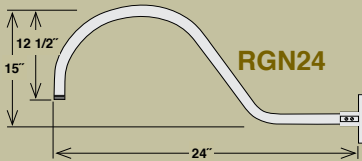

Goose Necks (Actual Photos Shown on Page 58)

Back Plate included with goose neck

ITEM #	ID	LENGTH	FINISH
RGN12-ABR	3/4"	13"	Architectural Bronze
RGN12-GA	3/4"	13"	Galvanized
RGN12-SB	3/4"	13"	Satin Black
RGN12-SG	3/4"	13"	Satin Green
RGN12-SR	3/4"	13"	Satin Red
RGN12-WH	3/4"	13"	White
RGN15-ABR	3/4"	14 1/2"	Architectural Bronze
RGN15-GA	3/4"	14 1/2"	Galvanized
RGN15-SB	3/4"	14 1/2"	Satin Black
RGN15-SG	3/4"	14 1/2"	Satin Green
RGN15-SR	3/4"	14 1/2"	Satin Red
RGN15-WH	3/4"	14 1/2"	White
RGN22-ABR	3/4"	21 1/2"	Architectural Bronze
RGN22-GA	3/4"	21 1/2"	Galvanized
RGN22-SB	3/4"	21 1/2"	Satin Black
RGN22-SG	3/4"	21 1/2"	Satin Green
RGN22-SR	3/4"	21 1/2"	Satin Red
RGN22-WH	3/4"	21 1/2"	White
RGN23-ABR	3/4"	23"	Architectural Bronze
RGN23-GA	3/4"	23"	Galvanized
RGN23-SB	3/4"	23"	Satin Black
RGN23-SG	3/4"	23"	Satin Green
RGN23-SR	3/4"	23"	Satin Red
RGN23-WH	3/4"	23"	White
RGN24-ABR	3/4"	24"	Architectural Bronze
RGN24-GA	3/4"	24"	Galvanized
RGN24-SB	3/4"	24"	Satin Black
RGN24-SG	3/4"	24"	Satin Green
RGN24-SR	3/4"	24"	Satin Red
RGN24-WH	3/4"	24"	White
RGN30-ABR	3/4"	30"	Architectural Bronze
RGN30-GA	3/4"	30"	Galvanized
RGN30-SB	3/4"	30"	Satin Black
RGN30-SG	3/4"	30"	Satin Green
RGN30-SR	3/4"	30"	Satin Red
RGN30-WH	3/4"	30"	White
RGN41-ABR	3/4"	41"	Architectural Bronze
RGN41-GA	3/4"	41"	Galvanized
RGN41-SB	3/4"	41"	Satin Black
RGN41-SG	3/4"	41"	Satin Green
RGN41-SR	3/4"	41"	Satin Red
RGN41-WH	3/4"	41"	White