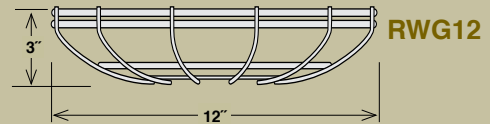

Wire Guards

ITEM #	WIDTH	FINISH
RWG12-ABR	12"	Architectural Bronze
RWG12-GA	12"	Galvanized
RWG12-SB	12"	Satin Black
RWG12-SG	12"	Satin Green
RWG12-SR	12"	Satin Red
RWG12-WH	12"	White