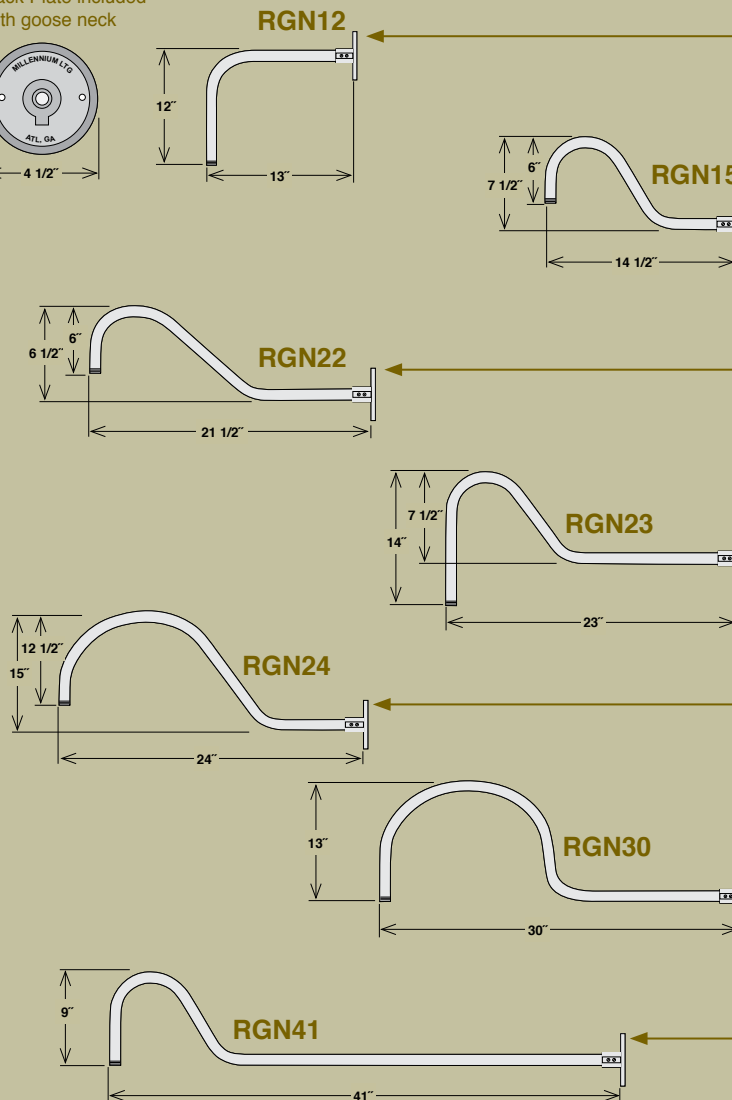

Goose Necks (Actual Photos Shown on Page 58)

Back Plate included with goose neck

ITEM #	ID	LENGTH	FINISH
RGN12-ABR	3/4"	13"	Architectural Bronze
RGN12-CP	3/4"	13"	Copper
RGN12-GA	3/4"	13"	Galvanized
RGN12-SB	3/4"	13"	Satin Black
RGN15-ABR	3/4"	14 1/2"	Architectural Bronze
RGN15-CP	3/4"	14 1/2"	Copper
RGN15-GA	3/4"	14 1/2"	Galvanized
RGN15-SB	3/4"	14 1/2"	Satin Black
RGN22-ABR	3/4"	21 1/2"	Architectural Bronze
RGN22-CP	3/4"	21 1/2"	Copper
RGN22-GA	3/4"	21 1/2"	Galvanized
RGN22-SB	3/4"	21 1/2"	Satin Black
RGN23-ABR	3/4"	23"	Architectural Bronze
RGN23-CP	3/4"	23"	Copper
RGN23-GA	3/4"	23"	Galvanized
RGN23-SB	3/4"	23"	Satin Black
RGN24-ABR	3/4"	24"	Architectural Bronze
RGN24-CP	3/4"	24"	Copper
RGN24-GA	3/4"	24"	Galvanized
RGN24-SB	3/4"	24"	Satin Black
RGN30-ABR	3/4"	30"	Architectural Bronze
RGN30-CP	3/4"	30"	Copper
RGN30-GA	3/4"	30"	Galvanized
RGN30-SB	3/4"	30"	Satin Black
RGN41-ABR	3/4"	41"	Architectural Bronze
RGN41-CP	3/4"	41"	Copper
RGN41-GA	3/4"	41"	Galvanized
RGN41-SB	3/4"	41"	Satin Black