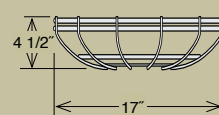

Wire Guards

RWG

ITEM #	WIDTH	FINISH
RWG17-ABR	17"	Architectural Bronze
RWG17-GA	17"	Galvanized
RWG17-SB	17"	Satin Black
RWG17-SG	17"	Satin Green
RWG17-SR	17"	Satin Red
RWG17-WH	17"	White