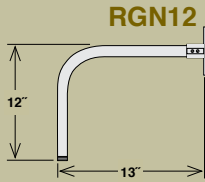

Goose Necks (Actual Photos Shown on Page 58)

Back Plate included with goose neck

ITEM #	ID	LENGTH	FINISH
RGN12-ABR	3/4"	13"	Architectural Bronze
RGN12-GA	3/4"	13"	Galvanized
RGN12-SB	3/4"	13"	Satin Black
RGN12-SG	3/4"	13"	Satin Green
RGN12-SR	3/4"	13"	Satin Red
RGN12-WH	3/4"	13"	White
RGN15-ABR	3/4"	14 1/2"	Architectural Bronze
RGN15-GA	3/4"	14 1/2"	Galvanized
RGN15-SB	3/4"	14 1/2"	Satin Black
RGN15-SG	3/4"	14 1/2"	Satin Green
RGN15-SR	3/4"	14 1/2"	Satin Red
RGN15-WH	3/4"	14 1/2"	White
RGN22-ABR	3/4"	21 1/2"	Architectural Bronze
RGN22-GA	3/4"	21 1/2"	Galvanized
RGN22-SB	3/4"	21 1/2"	Satin Black
RGN22-SG	3/4"	21 1/2"	Satin Green
RGN22-SR	3/4"	21 1/2"	Satin Red
RGN22-WH	3/4"	21 1/2"	White
RGN23-ABR	3/4"	23"	Architectural Bronze
RGN23-GA	3/4"	23"	Galvanized
RGN23-SB	3/4"	23"	Satin Black
RGN23-SG	3/4"	23"	Satin Green
RGN23-SR	3/4"	23"	Satin Red
RGN23-WH	3/4"	23"	White
RGN24-ABR	3/4"	24"	Architectural Bronze
RGN24-GA	3/4"	24"	Galvanized
RGN24-SB	3/4"	24"	Satin Black
RGN24-SG	3/4"	24"	Satin Green
RGN24-SR	3/4"	24"	Satin Red
RGN24-WH	3/4"	24"	White
RGN30-ABR	3/4"	30"	Architectural Bronze
RGN30-GA	3/4"	30"	Galvanized
RGN30-SB	3/4"	30"	Satin Black
RGN30-SG	3/4"	30"	Satin Green
RGN30-SR	3/4"	30"	Satin Red
RGN30-WH	3/4"	30"	White
RGN41-ABR	3/4"	41"	Architectural Bronze
RGN41-GA	3/4"	41"	Galvanized
RGN41-SB	3/4"	41"	Satin Black
RGN41-SG	3/4"	41"	Satin Green
RGN41-SR	3/4"	41"	Satin Red
RGN41-WH	3/4"	41"	White