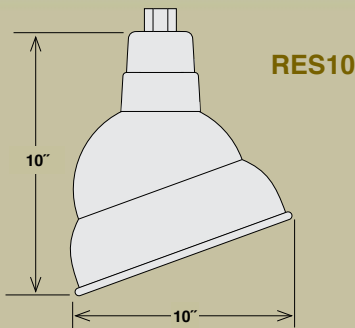

EASY TO ORDER:

1. Choose a Shade
2. Choose a Goose Neck
3. Wire Guard Optional

Emblem Shades

ITEM #	WIDTH	LAMPS	WIRE	FINISH
RES10-ABR	10"	Med. 200W A21	100"	Architectural Bronze
RES10-GA	10"	Med. 200W A21	100"	Galvanized
RES10-SB	10"	Med. 200W A21	100"	Satin Black
RES10-SG	10"	Med. 200W A21	100"	Satin Green
RES10-SR	10"	Med. 200W A21	100"	Satin Red
RES10-WH	10"	Med. 200W A21	100"	White