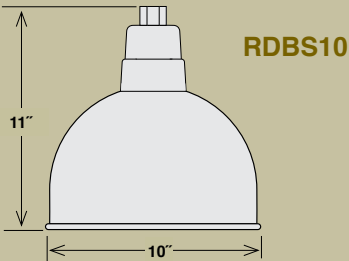

Deep Bowl Shades

ITEM #	WIDTH	LAMPS	WIRE	FINISH
RDBS10-ABR	10"	Med. 200W A21	100"	Architectural Bronze
RDBS10-GA	10"	Med. 200W A21	100"	Galvanized
RDBS10-SB	10"	Med. 200W A21	100"	Satin Black
RDBS10-SG	10"	Med. 200W A21	100"	Satin Green
RDBS10-SR	10"	Med. 200W A21	100"	Satin Red
RDBS10-WH	10"	Med. 200W A21	100"	White