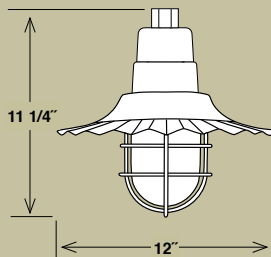

Radial Wave Shades

RRWS12

Removeable glass guard and
inside etched glass included

ITEM #	WIDTH	LAMPS	WIRE	FINISH
RRWS12-ABR	12"	Med. 100W A19	100"	Architectural Bronze
RRWS12-CP	12"	Med. 100W A19	100"	Copper
RRWS12-GA	12"	Med. 100W A19	100"	Galvanized
RRWS12-SB	12"	Med. 100W A19	100"	Satin Black
RRWS12-SG	12"	Med. 100W A19	100"	Satin Green
RRWS12-SR	12"	Med. 100W A19	100"	Satin Red
RRWS12-WH	12"	Med. 100W A19	100"	White