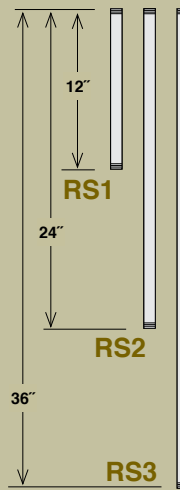

Stems

ITEM #	ID	LENGTH	FINISH
RS1-ABR	3/4"	12"	Architectural Bronze
RS1-CP	3/4"	12"	Copper
RS1-GA	3/4"	12"	Galvanized
RS1-SB	3/4"	12"	Satin Black
RS2-ABR	3/4"	24"	Architectural Bronze
RS2-CP	3/4"	24"	Copper
RS2-GA	3/4"	24"	Galvanized
RS2-SB	3/4"	24"	Satin Black
RS3-ABR	3/4"	36"	Architectural Bronze
RS3-CP	3/4"	36"	Copper
RS3-GA	3/4"	36"	Galvanized
RS3-SB	3/4"	36"	Satin Black