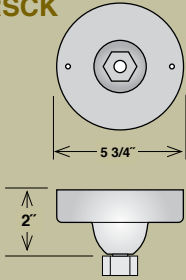

Canopy Kits (for Ceiling Applications)

RSCK

ITEM #	WIDTH	FINISH
RSCK-ABR	5 3/4"	Architectural Bronze
RSCK-CP	5 3/4"	Copper
RSCK-GA	5 3/4"	Galvanized
RSCK-SB	5 3/4"	Satin Black
RSCK-SG	5 3/4"	Satin Green
RSCK-SR	5 3/4"	Satin Red
RSCK-WH	5 3/4"	White

Canopy Kits will Swivel up to 25°