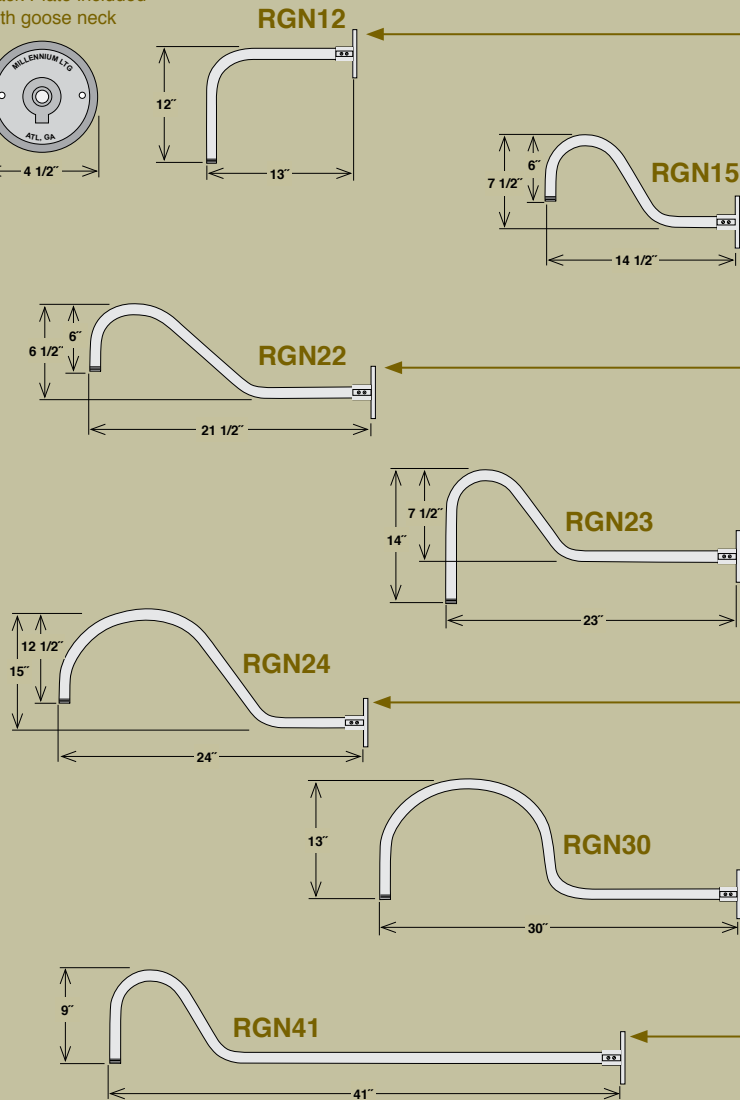

Goose Necks (Actual Photos Shown on Page 58)

Back Plate included with goose neck

ITEM #	ID	LENGTH	FINISH
RGN12-ABR	3/4"	13"	Architectural Bronze
RGN12-CP	3/4"	13"	Copper
RGN12-GA	3/4"	13"	Galvanized
RGN12-SB	3/4"	13"	Satin Black
RGN12-SG	3/4"	13"	Satin Green
RGN12-SR	3/4"	13"	Satin Red
RGN12-WH	3/4"	13"	White
RGN15-ABR	3/4"	14 1/2"	Architectural Bronze
RGN15-CP	3/4"	14 1/2"	Copper
RGN15-GA	3/4"	14 1/2"	Galvanized
RGN15-SB	3/4"	14 1/2"	Satin Black
RGN15-SG	3/4"	14 1/2"	Satin Green
RGN15-SR	3/4"	14 1/2"	Satin Red
RGN15-WH	3/4"	14 1/2"	White
RGN22-ABR	3/4"	21 1/2"	Architectural Bronze
RGN22-CP	3/4"	21 1/2"	Copper
RGN22-GA	3/4"	21 1/2"	Galvanized
RGN22-SB	3/4"	21 1/2"	Satin Black
RGN22-SG	3/4"	21 1/2"	Satin Green
RGN22-SR	3/4"	21 1/2"	Satin Red
RGN22-WH	3/4"	21 1/2"	White
RGN23-ABR	3/4"	23"	Architectural Bronze
RGN23-CP	3/4"	23"	Copper
RGN23-GA	3/4"	23"	Galvanized
RGN23-SB	3/4"	23"	Satin Black
RGN23-SG	3/4"	23"	Satin Green
RGN23-SR	3/4"	23"	Satin Red
RGN23-WH	3/4"	23"	White
RGN24-ABR	3/4"	24"	Architectural Bronze
RGN24-CP	3/4"	24"	Copper
RGN24-GA	3/4"	24"	Galvanized
RGN24-SB	3/4"	24"	Satin Black
RGN24-SG	3/4"	24"	Satin Green
RGN24-SR	3/4"	24"	Satin Red
RGN24-WH	3/4"	24"	White
RGN30-ABR	3/4"	30"	Architectural Bronze
RGN30-CP	3/4"	30"	Copper
RGN30-GA	3/4"	30"	Galvanized
RGN30-SB	3/4"	30"	Satin Black
RGN30-SG	3/4"	30"	Satin Green
RGN30-SR	3/4"	30"	Satin Red
RGN30-WH	3/4"	30"	White
RGN41-ABR	3/4"	41"	Architectural Bronze
RGN41-CP	3/4"	41"	Copper
RGN41-GA	3/4"	41"	Galvanized
RGN41-SB	3/4"	41"	Satin Black
RGN41-SG	3/4"	41"	Satin Green
RGN41-SR	3/4"	41"	Satin Red
RGN41-WH	3/4"	41"	White