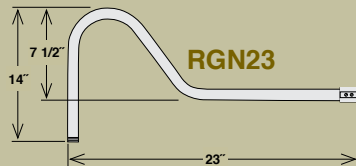

Goose Necks (Actual Photos Shown on Page 58)

Back Plate included with goose neck

ITEM #	ID	LENGTH	FINISH
RGN12-ABR	3/4"	13"	Architectural Bronze
RGN12-GA	3/4"	13"	Galvanized
RGN12-SB	3/4"	13"	Satin Black
RGN12-SG	3/4"	13"	Satin Green
RGN12-SR	3/4"	13"	Satin Red
RGN12-WH	3/4"	13"	White
RGN15-ABR	3/4"	14 1/2"	Architectural Bronze
RGN15-GA	3/4"	14 1/2"	Galvanized
RGN15-SB	3/4"	14 1/2"	Satin Black
RGN15-SG	3/4"	14 1/2"	Satin Green
RGN15-SR	3/4"	14 1/2"	Satin Red
RGN15-WH	3/4"	14 1/2"	White
RGN22-ABR	3/4"	21 1/2"	Architectural Bronze
RGN22-GA	3/4"	21 1/2"	Galvanized
RGN22-SB	3/4"	21 1/2"	Satin Black
RGN22-SG	3/4"	21 1/2"	Satin Green
RGN22-SR	3/4"	21 1/2"	Satin Red
RGN22-WH	3/4"	21 1/2"	White
RGN23-ABR	3/4"	23"	Architectural Bronze
RGN23-GA	3/4"	23"	Galvanized
RGN23-SB	3/4"	23"	Satin Black
RGN23-SG	3/4"	23"	Satin Green
RGN23-SR	3/4"	23"	Satin Red
RGN23-WH	3/4"	23"	White
RGN24-ABR	3/4"	24"	Architectural Bronze
RGN24-GA	3/4"	24"	Galvanized
RGN24-SB	3/4"	24"	Satin Black
RGN24-SG	3/4"	24"	Satin Green
RGN24-SR	3/4"	24"	Satin Red
RGN24-WH	3/4"	24"	White
RGN30-ABR	3/4"	30"	Architectural Bronze
RGN30-GA	3/4"	30"	Galvanized
RGN30-SB	3/4"	30"	Satin Black
RGN30-SG	3/4"	30"	Satin Green
RGN30-SR	3/4"	30"	Satin Red
RGN30-WH	3/4"	30"	White
RGN41-ABR	3/4"	41"	Architectural Bronze
RGN41-GA	3/4"	41"	Galvanized
RGN41-SB	3/4"	41"	Satin Black
RGN41-SG	3/4"	41"	Satin Green
RGN41-SR	3/4"	41"	Satin Red
RGN41-WH	3/4"	41"	White