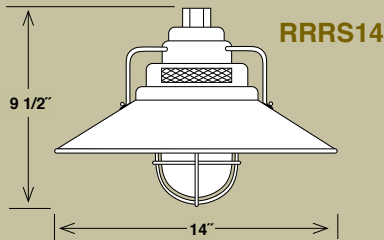

EASY TO ORDER:

1. Choose a Shade
2. Choose a Goose Neck for Wall Mount **OR** Choose a Stem & Canopy Kit for Ceiling Mount

Railroad Shades

RRRS14

Removeable glass guard and
inside etched glass included

ITEM #	WIDTH	LAMPS	WIRE	FINISH
RRRS14-ABR	14"	Med. 100W A19	100"	Architectural Bronze
RRRS14-CP	14"	Med. 100W A19	100"	Copper
RRRS14-GA	14"	Med. 100W A19	100"	Galvanized
RRRS14-SB	14"	Med. 100W A19	100"	Satin Black