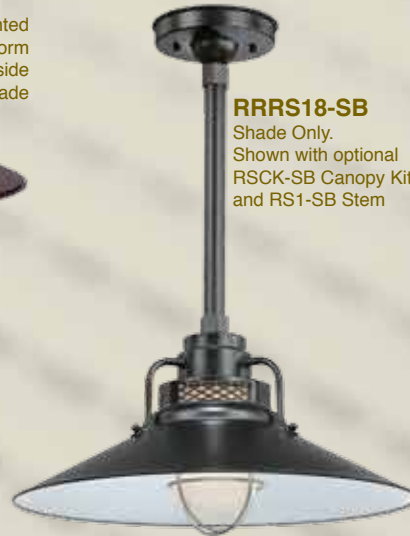

Unique positive lock feature secures proper angle on Angle and Emblem style wall shades.

3/4" ID rigid conduit or water pipe may be substituted for stems or goose necks.

All R Series and Neo Industrial fixtures are compatible with integrated CFL's.

RRRS18-GA
Shade Only.
Shown with optional
RSCK-GA Canopy Kit
and RS1-GA Stem

RRRS18-ABR
Shade Only.
Shown with optional
RSCK-ABR Canopy Kit
and RS1-ABR Stem

RRRS18-SB
Shade Only.
Shown with optional
RSCK-SB Canopy Kit
and RS1-SB Stem