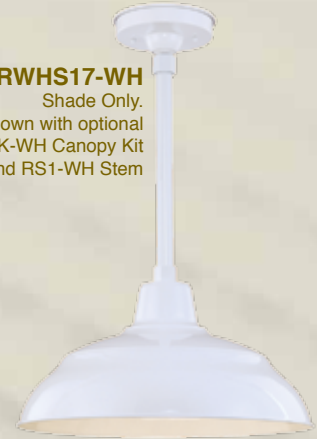

R Series

17" Warehouse Shades

UL LISTED FOR WET LOCATIONS

RWHS17-ABR
Shade Only.
Shown with optional
RSCK-ABR Canopy Kit,
RS1-ABR Stem and
RWG17-ABR Wire Guard

RWHS17-SB
Shade Only.
Shown with optional
RSCK-SB Canopy Kit
and RS1-SB Stem

RWHS17-GA
Shade Only.
Shown with optional
RSCK-GA Canopy Kit,
RS1-GA Stem and
RWG17-GA Wire Guard

Galvanized
finishes may be
inconsistent

RWHS17-WH
Shade Only.
Shown with optional
RSCK-WH Canopy Kit
and RS1-WH Stem

RWHS17-SR
Shade Only.
Shown with optional
RSCK-SR Canopy Kit
and RS1-SR Stem

RWHS17-SG
Shade Only.
Shown with optional
RSCK-SG Canopy Kit
and RS1-SG Stem

EASY TO ORDER:

1. Choose a Shade
2. Choose a Goose Neck for Wall Mount **OR** Choose a Stem & Canopy Kit for Ceiling Mount
3. Wire Guard Optional

Warehouse Shades

ITEM #	WIDTH	LAMPS	WIRE	FINISH
RWHS17-ABR	17"	Med. 200W A21	100"	Architectural Bronze
RWHS17-GA	17"	Med. 200W A21	100"	Galvanized
RWHS17-SB	17"	Med. 200W A21	100"	Satin Black
RWHS17-SG	17"	Med. 200W A21	100"	Satin Green
RWHS17-SR	17"	Med. 200W A21	100"	Satin Red
RWHS17-WH	17"	Med. 200W A21	100"	White

Wire Guards

ITEM #	WIDTH	FINISH
RWG17-ABR	17"	Architectural Bronze
RWG17-GA	17"	Galvanized
RWG17-SB	17"	Satin Black
RWG17-SG	17"	Satin Green
RWG17-SR	17"	Satin Red
RWG17-WH	17"	White