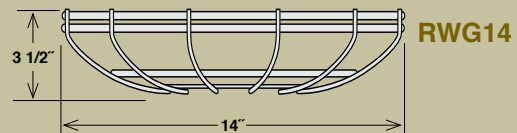

Wire Guards

ITEM #	WIDTH	FINISH
RWG14-ABR	14"	Architectural Bronze
RWG14-GA	14"	Galvanized
RWG14-SB	14"	Satin Black
RWG14-SG	14"	Satin Green
RWG14-SR	14"	Satin Red
RWG14-WH	14"	White