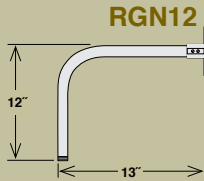

Goose Necks (Actual Photos Shown on Page 58)

Back Plate included with goose neck

ITEM #	ID	LENGTH	FINISH
RGN12-ABR	3/4"	13"	Architectural Bronze
RGN12-GA	3/4"	13"	Galvanized
RGN12-SB	3/4"	13"	Satin Black
RGN12-SG	3/4"	13"	Satin Green
RGN12-SR	3/4"	13"	Satin Red
RGN12-WH	3/4"	13"	White
RGN15-ABR	3/4"	14 1/2"	Architectural Bronze
RGN15-GA	3/4"	14 1/2"	Galvanized
RGN15-SB	3/4"	14 1/2"	Satin Black
RGN15-SG	3/4"	14 1/2"	Satin Green
RGN15-SR	3/4"	14 1/2"	Satin Red
RGN15-WH	3/4"	14 1/2"	White
RGN22-ABR	3/4"	21 1/2"	Architectural Bronze
RGN22-GA	3/4"	21 1/2"	Galvanized
RGN22-SB	3/4"	21 1/2"	Satin Black
RGN22-SG	3/4"	21 1/2"	Satin Green
RGN22-SR	3/4"	21 1/2"	Satin Red
RGN22-WH	3/4"	21 1/2"	White
RGN23-ABR	3/4"	23"	Architectural Bronze
RGN23-GA	3/4"	23"	Galvanized
RGN23-SB	3/4"	23"	Satin Black
RGN23-SG	3/4"	23"	Satin Green
RGN23-SR	3/4"	23"	Satin Red
RGN23-WH	3/4"	23"	White
RGN24-ABR	3/4"	24"	Architectural Bronze
RGN24-GA	3/4"	24"	Galvanized
RGN24-SB	3/4"	24"	Satin Black
RGN24-SG	3/4"	24"	Satin Green
RGN24-SR	3/4"	24"	Satin Red
RGN24-WH	3/4"	24"	White
RGN30-ABR	3/4"	30"	Architectural Bronze
RGN30-GA	3/4"	30"	Galvanized
RGN30-SB	3/4"	30"	Satin Black
RGN30-SG	3/4"	30"	Satin Green
RGN30-SR	3/4"	30"	Satin Red
RGN30-WH	3/4"	30"	White
RGN41-ABR	3/4"	41"	Architectural Bronze
RGN41-GA	3/4"	41"	Galvanized
RGN41-SB	3/4"	41"	Satin Black
RGN41-SG	3/4"	41"	Satin Green
RGN41-SR	3/4"	41"	Satin Red
RGN41-WH	3/4"	41"	White