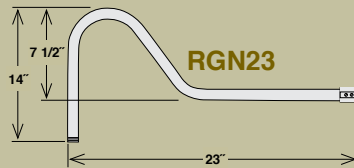

Goose Necks (Actual Photos Shown on Page 58)

Back Plate included with goose neck

ITEM #	ID	LENGTH	FINISH
RGN12-ABR	3/4"	13"	Architectural Bronze
RGN12-GA	3/4"	13"	Galvanized
RGN12-SB	3/4"	13"	Satin Black
RGN12-SG	3/4"	13"	Satin Green
RGN12-SR	3/4"	13"	Satin Red
RGN12-WH	3/4"	13"	White
RGN15-ABR	3/4"	14 1/2"	Architectural Bronze
RGN15-GA	3/4"	14 1/2"	Galvanized
RGN15-SB	3/4"	14 1/2"	Satin Black
RGN15-SG	3/4"	14 1/2"	Satin Green
RGN15-SR	3/4"	14 1/2"	Satin Red
RGN15-WH	3/4"	14 1/2"	White
RGN22-ABR	3/4"	21 1/2"	Architectural Bronze
RGN22-GA	3/4"	21 1/2"	Galvanized
RGN22-SB	3/4"	21 1/2"	Satin Black
RGN22-SG	3/4"	21 1/2"	Satin Green
RGN22-SR	3/4"	21 1/2"	Satin Red
RGN22-WH	3/4"	21 1/2"	White
RGN23-ABR	3/4"	23"	Architectural Bronze
RGN23-GA	3/4"	23"	Galvanized
RGN23-SB	3/4"	23"	Satin Black
RGN23-SG	3/4"	23"	Satin Green
RGN23-SR	3/4"	23"	Satin Red
RGN23-WH	3/4"	23"	White
RGN24-ABR	3/4"	24"	Architectural Bronze
RGN24-GA	3/4"	24"	Galvanized
RGN24-SB	3/4"	24"	Satin Black
RGN24-SG	3/4"	24"	Satin Green
RGN24-SR	3/4"	24"	Satin Red
RGN24-WH	3/4"	24"	White
RGN30-ABR	3/4"	30"	Architectural Bronze
RGN30-GA	3/4"	30"	Galvanized
RGN30-SB	3/4"	30"	Satin Black
RGN30-SG	3/4"	30"	Satin Green
RGN30-SR	3/4"	30"	Satin Red
RGN30-WH	3/4"	30"	White
RGN41-ABR	3/4"	41"	Architectural Bronze
RGN41-GA	3/4"	41"	Galvanized
RGN41-SB	3/4"	41"	Satin Black
RGN41-SG	3/4"	41"	Satin Green
RGN41-SR	3/4"	41"	Satin Red
RGN41-WH	3/4"	41"	White