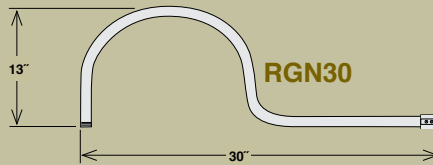

Goose Necks (Actual Photos Shown on Page 58)

Back Plate included with goose neck

ITEM #	ID	LENGTH	FINISH
RGN12-ABR	3/4"	13"	Architectural Bronze
RGN12-GA	3/4"	13"	Galvanized
RGN12-SB	3/4"	13"	Satin Black
RGN12-SG	3/4"	13"	Satin Green
RGN12-SR	3/4"	13"	Satin Red
RGN12-WH	3/4"	13"	White
RGN15-ABR	3/4"	14 1/2"	Architectural Bronze
RGN15-GA	3/4"	14 1/2"	Galvanized
RGN15-SB	3/4"	14 1/2"	Satin Black
RGN15-SG	3/4"	14 1/2"	Satin Green
RGN15-SR	3/4"	14 1/2"	Satin Red
RGN15-WH	3/4"	14 1/2"	White
RGN22-ABR	3/4"	21 1/2"	Architectural Bronze
RGN22-GA	3/4"	21 1/2"	Galvanized
RGN22-SB	3/4"	21 1/2"	Satin Black
RGN22-SG	3/4"	21 1/2"	Satin Green
RGN22-SR	3/4"	21 1/2"	Satin Red
RGN22-WH	3/4"	21 1/2"	White
RGN23-ABR	3/4"	23"	Architectural Bronze
RGN23-GA	3/4"	23"	Galvanized
RGN23-SB	3/4"	23"	Satin Black
RGN23-SG	3/4"	23"	Satin Green
RGN23-SR	3/4"	23"	Satin Red
RGN23-WH	3/4"	23"	White
RGN24-ABR	3/4"	24"	Architectural Bronze
RGN24-GA	3/4"	24"	Galvanized
RGN24-SB	3/4"	24"	Satin Black
RGN24-SG	3/4"	24"	Satin Green
RGN24-SR	3/4"	24"	Satin Red
RGN24-WH	3/4"	24"	White
RGN30-ABR	3/4"	30"	Architectural Bronze
RGN30-GA	3/4"	30"	Galvanized
RGN30-SB	3/4"	30"	Satin Black
RGN30-SG	3/4"	30"	Satin Green
RGN30-SR	3/4"	30"	Satin Red
RGN30-WH	3/4"	30"	White
RGN41-ABR	3/4"	41"	Architectural Bronze
RGN41-GA	3/4"	41"	Galvanized
RGN41-SB	3/4"	41"	Satin Black
RGN41-SG	3/4"	41"	Satin Green
RGN41-SR	3/4"	41"	Satin Red
RGN41-WH	3/4"	41"	White