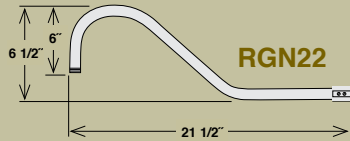

Goose Necks (Actual Photos Shown on Page 58)

Back Plate included with goose neck

ITEM #	ID	LENGTH	FINISH
RGN12-ABR	3/4"	13"	Architectural Bronze
RGN12-GA	3/4"	13"	Galvanized
RGN12-SB	3/4"	13"	Satin Black
RGN12-SG	3/4"	13"	Satin Green
RGN12-SR	3/4"	13"	Satin Red
RGN12-WH	3/4"	13"	White
RGN15-ABR	3/4"	14 1/2"	Architectural Bronze
RGN15-GA	3/4"	14 1/2"	Galvanized
RGN15-SB	3/4"	14 1/2"	Satin Black
RGN15-SG	3/4"	14 1/2"	Satin Green
RGN15-SR	3/4"	14 1/2"	Satin Red
RGN15-WH	3/4"	14 1/2"	White
RGN22-ABR	3/4"	21 1/2"	Architectural Bronze
RGN22-GA	3/4"	21 1/2"	Galvanized
RGN22-SB	3/4"	21 1/2"	Satin Black
RGN22-SG	3/4"	21 1/2"	Satin Green
RGN22-SR	3/4"	21 1/2"	Satin Red
RGN22-WH	3/4"	21 1/2"	White
RGN23-ABR	3/4"	23"	Architectural Bronze
RGN23-GA	3/4"	23"	Galvanized
RGN23-SB	3/4"	23"	Satin Black
RGN23-SG	3/4"	23"	Satin Green
RGN23-SR	3/4"	23"	Satin Red
RGN23-WH	3/4"	23"	White
RGN24-ABR	3/4"	24"	Architectural Bronze
RGN24-GA	3/4"	24"	Galvanized
RGN24-SB	3/4"	24"	Satin Black
RGN24-SG	3/4"	24"	Satin Green
RGN24-SR	3/4"	24"	Satin Red
RGN24-WH	3/4"	24"	White
RGN30-ABR	3/4"	30"	Architectural Bronze
RGN30-GA	3/4"	30"	Galvanized
RGN30-SB	3/4"	30"	Satin Black
RGN30-SG	3/4"	30"	Satin Green
RGN30-SR	3/4"	30"	Satin Red
RGN30-WH	3/4"	30"	White
RGN41-ABR	3/4"	41"	Architectural Bronze
RGN41-GA	3/4"	41"	Galvanized
RGN41-SB	3/4"	41"	Satin Black
RGN41-SG	3/4"	41"	Satin Green
RGN41-SR	3/4"	41"	Satin Red
RGN41-WH	3/4"	41"	White