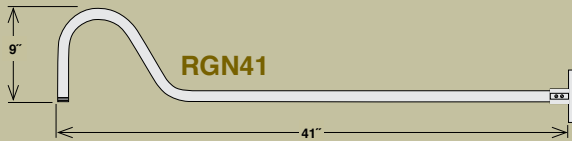

Goose Necks (Actual Photos Shown on Page 58)

Back Plate included with goose neck

ITEM #	ID	LENGTH	FINISH
RGN12-ABR	3/4"	13"	Architectural Bronze
RGN12-GA	3/4"	13"	Galvanized
RGN12-SB	3/4"	13"	Satin Black
RGN12-SG	3/4"	13"	Satin Green
RGN12-SR	3/4"	13"	Satin Red
RGN12-WH	3/4"	13"	White
RGN15-ABR	3/4"	14 1/2"	Architectural Bronze
RGN15-GA	3/4"	14 1/2"	Galvanized
RGN15-SB	3/4"	14 1/2"	Satin Black
RGN15-SG	3/4"	14 1/2"	Satin Green
RGN15-SR	3/4"	14 1/2"	Satin Red
RGN15-WH	3/4"	14 1/2"	White
RGN22-ABR	3/4"	21 1/2"	Architectural Bronze
RGN22-GA	3/4"	21 1/2"	Galvanized
RGN22-SB	3/4"	21 1/2"	Satin Black
RGN22-SG	3/4"	21 1/2"	Satin Green
RGN22-SR	3/4"	21 1/2"	Satin Red
RGN22-WH	3/4"	21 1/2"	White
RGN23-ABR	3/4"	23"	Architectural Bronze
RGN23-GA	3/4"	23"	Galvanized
RGN23-SB	3/4"	23"	Satin Black
RGN23-SG	3/4"	23"	Satin Green
RGN23-SR	3/4"	23"	Satin Red
RGN23-WH	3/4"	23"	White
RGN24-ABR	3/4"	24"	Architectural Bronze
RGN24-GA	3/4"	24"	Galvanized
RGN24-SB	3/4"	24"	Satin Black
RGN24-SG	3/4"	24"	Satin Green
RGN24-SR	3/4"	24"	Satin Red
RGN24-WH	3/4"	24"	White
RGN30-ABR	3/4"	30"	Architectural Bronze
RGN30-GA	3/4"	30"	Galvanized
RGN30-SB	3/4"	30"	Satin Black
RGN30-SG	3/4"	30"	Satin Green
RGN30-SR	3/4"	30"	Satin Red
RGN30-WH	3/4"	30"	White
RGN41-ABR	3/4"	41"	Architectural Bronze
RGN41-GA	3/4"	41"	Galvanized
RGN41-SB	3/4"	41"	Satin Black
RGN41-SG	3/4"	41"	Satin Green
RGN41-SR	3/4"	41"	Satin Red
RGN41-WH	3/4"	41"	White