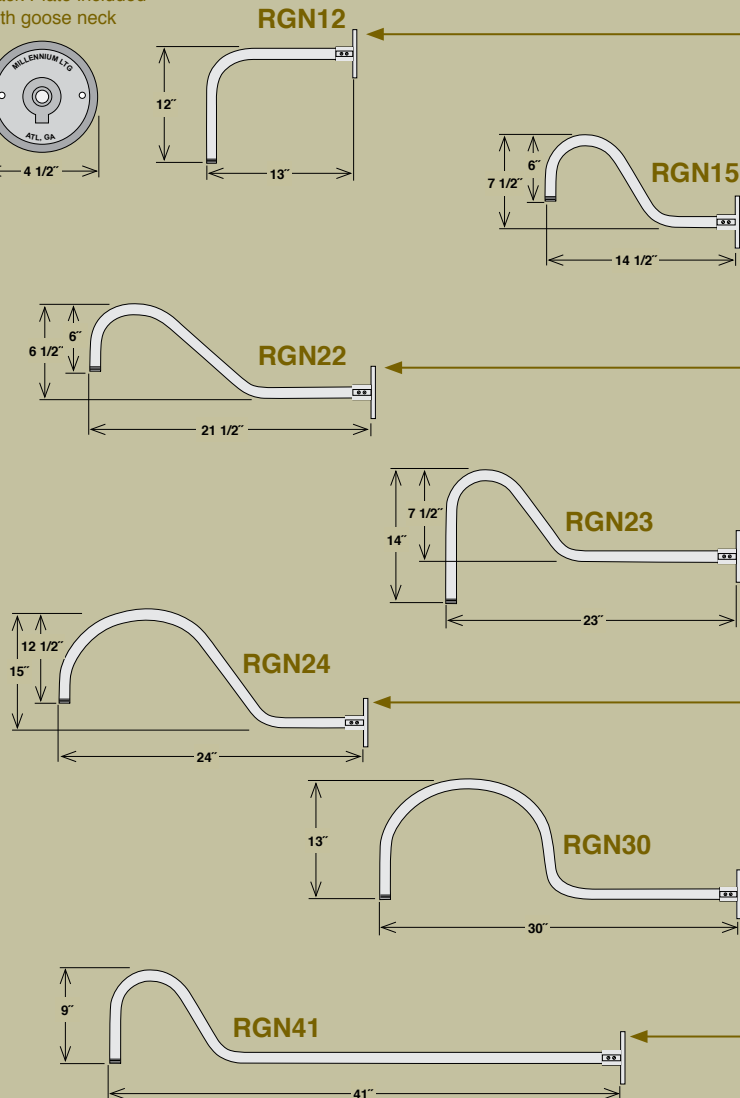

Goose Necks (Actual Photos Shown on Page 58)

Back Plate included with goose neck

ITEM #	ID	LENGTH	FINISH
RGN12-ABR	3/4"	13"	Architectural Bronze
RGN12-CP	3/4"	13"	Copper
RGN12-GA	3/4"	13"	Galvanized
RGN12-SB	3/4"	13"	Satin Black
RGN15-ABR	3/4"	14 1/2"	Architectural Bronze
RGN15-CP	3/4"	14 1/2"	Copper
RGN15-GA	3/4"	14 1/2"	Galvanized
RGN15-SB	3/4"	14 1/2"	Satin Black
RGN22-ABR	3/4"	21 1/2"	Architectural Bronze
RGN22-CP	3/4"	21 1/2"	Copper
RGN22-GA	3/4"	21 1/2"	Galvanized
RGN22-SB	3/4"	21 1/2"	Satin Black
RGN23-ABR	3/4"	23"	Architectural Bronze
RGN23-CP	3/4"	23"	Copper
RGN23-GA	3/4"	23"	Galvanized
RGN23-SB	3/4"	23"	Satin Black
RGN24-ABR	3/4"	24"	Architectural Bronze
RGN24-CP	3/4"	24"	Copper
RGN24-GA	3/4"	24"	Galvanized
RGN24-SB	3/4"	24"	Satin Black
RGN30-ABR	3/4"	30"	Architectural Bronze
RGN30-CP	3/4"	30"	Copper
RGN30-GA	3/4"	30"	Galvanized
RGN30-SB	3/4"	30"	Satin Black
RGN41-ABR	3/4"	41"	Architectural Bronze
RGN41-CP	3/4"	41"	Copper
RGN41-GA	3/4"	41"	Galvanized
RGN41-SB	3/4"	41"	Satin Black