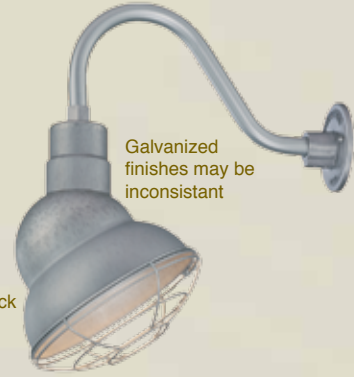

R Series

10" Emblem Shades

RES10-ABR
Shade Only.
Shown with optional
RGN15-ABR Goose Neck

UL LISTED FOR WET LOCATIONS

Galvanized finishes may be inconsistent

RES10-GA
Shade Only.
Shown with optional
RGN15-GA Goose Neck
and RWG10-GA Wire Guard