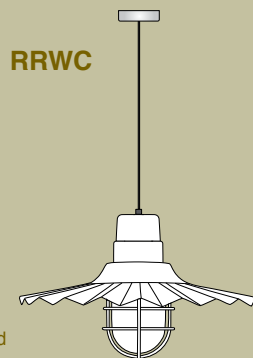

Radial Wave Shades

ITEM #	WIDTH	LAMPS	WIRE	FINISH
RRWC18-ABR	18"	Med. 100W A19	144"	Architectural Bronze
RRWC18-CP	18"	Med. 100W A19	144"	Copper
RRWC18-GA	18"	Med. 100W A19	144"	Galvanized
RRWC18-SB	18"	Med. 100W A19	144"	Satin Black
RRWC18-SG	18"	Med. 100W A19	144"	Satin Green
RRWC18-SR	18"	Med. 100W A19	144"	Satin Red
RRWC18-WH	18"	Med. 100W A19	144"	White