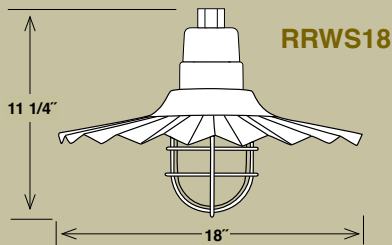

EASY TO ORDER:

1. Choose a Shade
2. Choose a Goose Neck for Wall Mount **OR** Choose a Stem & Canopy Kit for Ceiling Mount

Radial Wave Shades

Removeable glass guard and
inside etched glass included

ITEM #	WIDTH	LAMPS	WIRE	FINISH
RRWS18-ABR	18"	Med. 100W A19	100"	Architectural Bronze
RRWS18-CP	18"	Med. 100W A19	100"	Copper
RRWS18-GA	18"	Med. 100W A19	100"	Galvanized
RRWS18-SB	18"	Med. 100W A19	100"	Satin Black
RRWS18-SG	18"	Med. 100W A19	100"	Satin Green
RRWS18-SR	18"	Med. 100W A19	100"	Satin Red
RRWS18-WH	18"	Med. 100W A19	100"	White