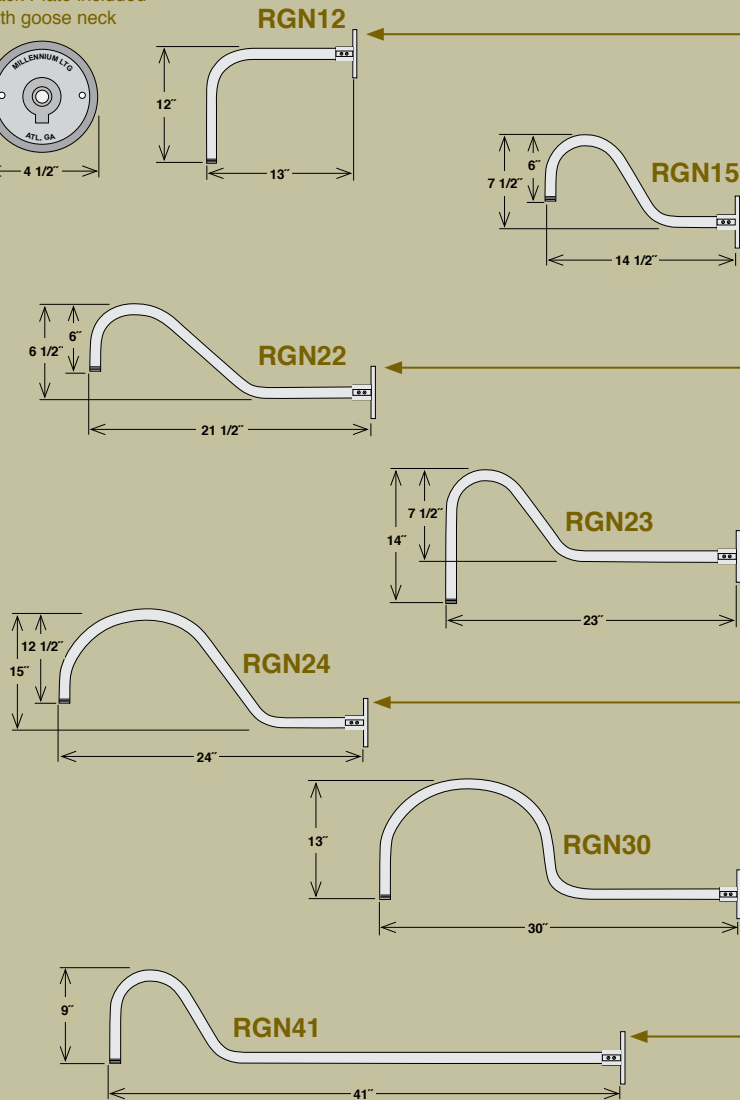

Goose Necks (Actual Photos Shown on Page 58)

Back Plate included with goose neck

ITEM #	ID	LENGTH	FINISH
RGN12-ABR	3/4"	13"	Architectural Bronze
RGN12-GA	3/4"	13"	Galvanized
RGN12-SB	3/4"	13"	Satin Black
RGN12-SG	3/4"	13"	Satin Green
RGN12-SR	3/4"	13"	Satin Red
RGN12-WH	3/4"	13"	White
RGN15-ABR	3/4"	14 1/2"	Architectural Bronze
RGN15-GA	3/4"	14 1/2"	Galvanized
RGN15-SB	3/4"	14 1/2"	Satin Black
RGN15-SG	3/4"	14 1/2"	Satin Green
RGN15-SR	3/4"	14 1/2"	Satin Red
RGN15-WH	3/4"	14 1/2"	White
RGN22-ABR	3/4"	21 1/2"	Architectural Bronze
RGN22-GA	3/4"	21 1/2"	Galvanized
RGN22-SB	3/4"	21 1/2"	Satin Black
RGN22-SG	3/4"	21 1/2"	Satin Green
RGN22-SR	3/4"	21 1/2"	Satin Red
RGN22-WH	3/4"	21 1/2"	White
RGN23-ABR	3/4"	23"	Architectural Bronze
RGN23-GA	3/4"	23"	Galvanized
RGN23-SB	3/4"	23"	Satin Black
RGN23-SG	3/4"	23"	Satin Green
RGN23-SR	3/4"	23"	Satin Red
RGN23-WH	3/4"	23"	White
RGN24-ABR	3/4"	24"	Architectural Bronze
RGN24-GA	3/4"	24"	Galvanized
RGN24-SB	3/4"	24"	Satin Black
RGN24-SG	3/4"	24"	Satin Green
RGN24-SR	3/4"	24"	Satin Red
RGN24-WH	3/4"	24"	White
RGN30-ABR	3/4"	30"	Architectural Bronze
RGN30-GA	3/4"	30"	Galvanized
RGN30-SB	3/4"	30"	Satin Black
RGN30-SG	3/4"	30"	Satin Green
RGN30-SR	3/4"	30"	Satin Red
RGN30-WH	3/4"	30"	White
RGN41-ABR	3/4"	41"	Architectural Bronze
RGN41-GA	3/4"	41"	Galvanized
RGN41-SB	3/4"	41"	Satin Black
RGN41-SG	3/4"	41"	Satin Green
RGN41-SR	3/4"	41"	Satin Red
RGN41-WH	3/4"	41"	White