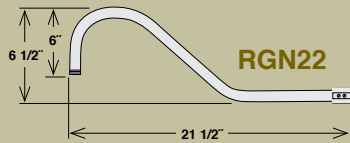

Goose Necks (Actual Photos Shown on Page 58)

Back Plate included with goose neck

ITEM #	ID	LENGTH	FINISH
RGN12-ABR	3/4"	13"	Architectural Bronze
RGN12-GA	3/4"	13"	Galvanized
RGN12-SB	3/4"	13"	Satin Black
RGN12-SG	3/4"	13"	Satin Green
RGN12-SR	3/4"	13"	Satin Red
RGN12-WH	3/4"	13"	White
RGN15-ABR	3/4"	14 1/2"	Architectural Bronze
RGN15-GA	3/4"	14 1/2"	Galvanized
RGN15-SB	3/4"	14 1/2"	Satin Black
RGN15-SG	3/4"	14 1/2"	Satin Green
RGN15-SR	3/4"	14 1/2"	Satin Red
RGN15-WH	3/4"	14 1/2"	White
RGN22-ABR	3/4"	21 1/2"	Architectural Bronze
RGN22-GA	3/4"	21 1/2"	Galvanized
RGN22-SB	3/4"	21 1/2"	Satin Black
RGN22-SG	3/4"	21 1/2"	Satin Green
RGN22-SR	3/4"	21 1/2"	Satin Red
RGN22-WH	3/4"	21 1/2"	White
RGN23-ABR	3/4"	23"	Architectural Bronze
RGN23-GA	3/4"	23"	Galvanized
RGN23-SB	3/4"	23"	Satin Black
RGN23-SG	3/4"	23"	Satin Green
RGN23-SR	3/4"	23"	Satin Red
RGN23-WH	3/4"	23"	White
RGN24-ABR	3/4"	24"	Architectural Bronze
RGN24-GA	3/4"	24"	Galvanized
RGN24-SB	3/4"	24"	Satin Black
RGN24-SG	3/4"	24"	Satin Green
RGN24-SR	3/4"	24"	Satin Red
RGN24-WH	3/4"	24"	White
RGN30-ABR	3/4"	30"	Architectural Bronze
RGN30-GA	3/4"	30"	Galvanized
RGN30-SB	3/4"	30"	Satin Black
RGN30-SG	3/4"	30"	Satin Green
RGN30-SR	3/4"	30"	Satin Red
RGN30-WH	3/4"	30"	White
RGN41-ABR	3/4"	41"	Architectural Bronze
RGN41-GA	3/4"	41"	Galvanized
RGN41-SB	3/4"	41"	Satin Black
RGN41-SG	3/4"	41"	Satin Green
RGN41-SR	3/4"	41"	Satin Red
RGN41-WH	3/4"	41"	White