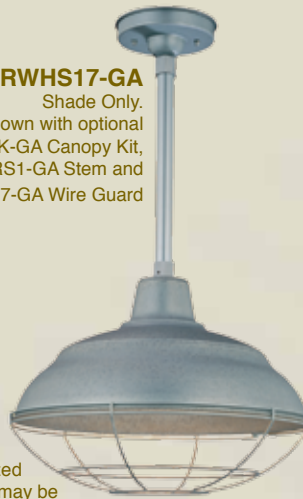

Galvanized
finishes may be
inconsistent

RWHS17-WH
Shade Only.
Shown with optional
RSCK-WH Canopy Kit
and RS1-WH Stem