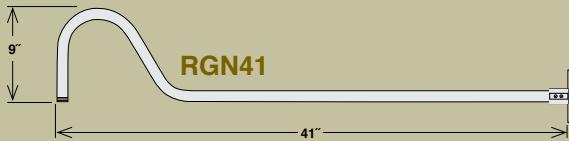

Goose Necks (Actual Photos Shown on Page 58)

Back Plate included with goose neck

ITEM #	ID	LENGTH	FINISH
RGN12-ABR	3/4"	13"	Architectural Bronze
RGN12-GA	3/4"	13"	Galvanized
RGN12-SB	3/4"	13"	Satin Black
RGN12-SG	3/4"	13"	Satin Green
RGN12-SR	3/4"	13"	Satin Red
RGN12-WH	3/4"	13"	White
RGN15-ABR	3/4"	14 1/2"	Architectural Bronze
RGN15-GA	3/4"	14 1/2"	Galvanized
RGN15-SB	3/4"	14 1/2"	Satin Black
RGN15-SG	3/4"	14 1/2"	Satin Green
RGN15-SR	3/4"	14 1/2"	Satin Red
RGN15-WH	3/4"	14 1/2"	White
RGN22-ABR	3/4"	21 1/2"	Architectural Bronze
RGN22-GA	3/4"	21 1/2"	Galvanized
RGN22-SB	3/4"	21 1/2"	Satin Black
RGN22-SG	3/4"	21 1/2"	Satin Green
RGN22-SR	3/4"	21 1/2"	Satin Red
RGN22-WH	3/4"	21 1/2"	White
RGN23-ABR	3/4"	23"	Architectural Bronze
RGN23-GA	3/4"	23"	Galvanized
RGN23-SB	3/4"	23"	Satin Black
RGN23-SG	3/4"	23"	Satin Green
RGN23-SR	3/4"	23"	Satin Red
RGN23-WH	3/4"	23"	White
RGN24-ABR	3/4"	24"	Architectural Bronze
RGN24-GA	3/4"	24"	Galvanized
RGN24-SB	3/4"	24"	Satin Black
RGN24-SG	3/4"	24"	Satin Green
RGN24-SR	3/4"	24"	Satin Red
RGN24-WH	3/4"	24"	White
RGN30-ABR	3/4"	30"	Architectural Bronze
RGN30-GA	3/4"	30"	Galvanized
RGN30-SB	3/4"	30"	Satin Black
RGN30-SG	3/4"	30"	Satin Green
RGN30-SR	3/4"	30"	Satin Red
RGN30-WH	3/4"	30"	White
RGN41-ABR	3/4"	41"	Architectural Bronze
RGN41-GA	3/4"	41"	Galvanized
RGN41-SB	3/4"	41"	Satin Black
RGN41-SG	3/4"	41"	Satin Green
RGN41-SR	3/4"	41"	Satin Red
RGN41-WH	3/4"	41"	White