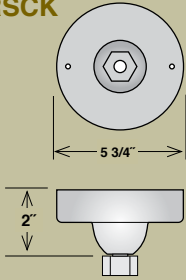

Canopy Kits (for Ceiling Applications)

RSCK

ITEM #	WIDTH	FINISH
RSCK-ABR	5 3/4"	Architectural Bronze
RSCK-CP	5 3/4"	Copper
RSCK-GA	5 3/4"	Galvanized
RSCK-SB	5 3/4"	Satin Black

Canopy Kits will Swivel up to 25°