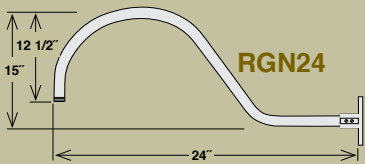

Goose Necks (Actual Photos Shown on Page 58)

Back Plate included with goose neck

ITEM #	ID	LENGTH	FINISH
RGN12-ABR	3/4"	13"	Architectural Bronze
RGN12-GA	3/4"	13"	Galvanized
RGN12-SB	3/4"	13"	Satin Black
RGN12-SG	3/4"	13"	Satin Green
RGN12-SR	3/4"	13"	Satin Red
RGN12-WH	3/4"	13"	White
RGN15-ABR	3/4"	14 1/2"	Architectural Bronze
RGN15-GA	3/4"	14 1/2"	Galvanized
RGN15-SB	3/4"	14 1/2"	Satin Black
RGN15-SG	3/4"	14 1/2"	Satin Green
RGN15-SR	3/4"	14 1/2"	Satin Red
RGN15-WH	3/4"	14 1/2"	White
RGN22-ABR	3/4"	21 1/2"	Architectural Bronze
RGN22-GA	3/4"	21 1/2"	Galvanized
RGN22-SB	3/4"	21 1/2"	Satin Black
RGN22-SG	3/4"	21 1/2"	Satin Green
RGN22-SR	3/4"	21 1/2"	Satin Red
RGN22-WH	3/4"	21 1/2"	White
RGN23-ABR	3/4"	23"	Architectural Bronze
RGN23-GA	3/4"	23"	Galvanized
RGN23-SB	3/4"	23"	Satin Black
RGN23-SG	3/4"	23"	Satin Green
RGN23-SR	3/4"	23"	Satin Red
RGN23-WH	3/4"	23"	White
RGN24-ABR	3/4"	24"	Architectural Bronze
RGN24-GA	3/4"	24"	Galvanized
RGN24-SB	3/4"	24"	Satin Black
RGN24-SG	3/4"	24"	Satin Green
RGN24-SR	3/4"	24"	Satin Red
RGN24-WH	3/4"	24"	White
RGN30-ABR	3/4"	30"	Architectural Bronze
RGN30-GA	3/4"	30"	Galvanized
RGN30-SB	3/4"	30"	Satin Black
RGN30-SG	3/4"	30"	Satin Green
RGN30-SR	3/4"	30"	Satin Red
RGN30-WH	3/4"	30"	White
RGN41-ABR	3/4"	41"	Architectural Bronze
RGN41-GA	3/4"	41"	Galvanized
RGN41-SB	3/4"	41"	Satin Black
RGN41-SG	3/4"	41"	Satin Green
RGN41-SR	3/4"	41"	Satin Red
RGN41-WH	3/4"	41"	White