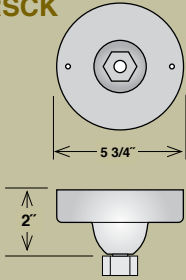

Canopy Kits (for Ceiling Applications)

RSCK

ITEM #	WIDTH	FINISH
RSCK-ABR	5 3/4"	Architectural Bronze
RSCK-GA	5 3/4"	Galvanized
RSCK-SB	5 3/4"	Satin Black
RSCK-SG	5 3/4"	Satin Green
RSCK-SR	5 3/4"	Satin Red
RSCK-WH	5 3/4"	White

Canopy Kits will Swivel up to 25°