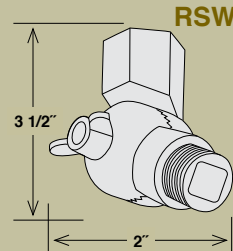

ITEM #	WIDTH	HEIGHT	FINISH
RSW-ABR	2"	3 1/2"	Architectural Bronze
RSW-CP	2"	3 1/2"	Copper
RSW-GA	2"	3 1/2"	Galvanized
RSW-SB	2"	3 1/2"	Satin Black
RSW-SG	2"	3 1/2"	Satin Green
RSW-SR	2"	3 1/2"	Satin Red
RSW-WH	2"	3 1/2"	White

Allows precise angle adjustment of wall mounted shades.

Use of RC connectors or RSW Swivels in outdoor applications may require pipe sealant or plumber's putty. Please refer to local codes.