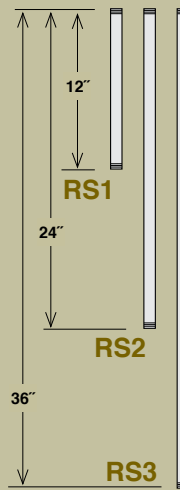

Stems

ITEM #	ID	LENGTH	FINISH
RS1-ABR	3/4"	12"	Architectural Bronze
RS1-CP	3/4"	12"	Copper
RS1-GA	3/4"	12"	Galvanized
RS1-SB	3/4"	12"	Satin Black
RS2-ABR	3/4"	24"	Architectural Bronze
RS2-CP	3/4"	24"	Copper
RS2-GA	3/4"	24"	Galvanized
RS2-SB	3/4"	24"	Satin Black
RS3-ABR	3/4"	36"	Architectural Bronze
RS3-CP	3/4"	36"	Copper
RS3-GA	3/4"	36"	Galvanized
RS3-SB	3/4"	36"	Satin Black