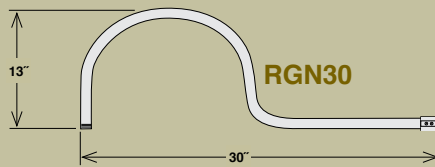

Goose Necks (Actual Photos Shown on Page 58)

Back Plate included with goose neck

ITEM #	ID	LENGTH	FINISH
RGN12-ABR	3/4"	13"	Architectural Bronze
RGN12-GA	3/4"	13"	Galvanized
RGN12-SB	3/4"	13"	Satin Black
RGN12-SG	3/4"	13"	Satin Green
RGN12-SR	3/4"	13"	Satin Red
RGN12-WH	3/4"	13"	White
RGN15-ABR	3/4"	14 1/2"	Architectural Bronze
RGN15-GA	3/4"	14 1/2"	Galvanized
RGN15-SB	3/4"	14 1/2"	Satin Black
RGN15-SG	3/4"	14 1/2"	Satin Green
RGN15-SR	3/4"	14 1/2"	Satin Red
RGN15-WH	3/4"	14 1/2"	White
RGN22-ABR	3/4"	21 1/2"	Architectural Bronze
RGN22-GA	3/4"	21 1/2"	Galvanized
RGN22-SB	3/4"	21 1/2"	Satin Black
RGN22-SG	3/4"	21 1/2"	Satin Green
RGN22-SR	3/4"	21 1/2"	Satin Red
RGN22-WH	3/4"	21 1/2"	White
RGN23-ABR	3/4"	23"	Architectural Bronze
RGN23-GA	3/4"	23"	Galvanized
RGN23-SB	3/4"	23"	Satin Black
RGN23-SG	3/4"	23"	Satin Green
RGN23-SR	3/4"	23"	Satin Red
RGN23-WH	3/4"	23"	White
RGN24-ABR	3/4"	24"	Architectural Bronze
RGN24-GA	3/4"	24"	Galvanized
RGN24-SB	3/4"	24"	Satin Black
RGN24-SG	3/4"	24"	Satin Green
RGN24-SR	3/4"	24"	Satin Red
RGN24-WH	3/4"	24"	White
RGN30-ABR	3/4"	30"	Architectural Bronze
RGN30-GA	3/4"	30"	Galvanized
RGN30-SB	3/4"	30"	Satin Black
RGN30-SG	3/4"	30"	Satin Green
RGN30-SR	3/4"	30"	Satin Red
RGN30-WH	3/4"	30"	White
RGN41-ABR	3/4"	41"	Architectural Bronze
RGN41-GA	3/4"	41"	Galvanized
RGN41-SB	3/4"	41"	Satin Black
RGN41-SG	3/4"	41"	Satin Green
RGN41-SR	3/4"	41"	Satin Red
RGN41-WH	3/4"	41"	White