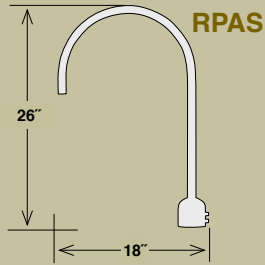

ITEM #	WIDTH	HEIGHT	FINISH
RPAS-ABR	18"	26"	Architectural Bronze
RPAS-CP	18"	26"	Copper
RPAS-GA	18"	26"	Galvanized
RPAS-SB	18"	26"	Satin Black
RPAS-SG	18"	26"	Satin Green
RPAS-SR	18"	26"	Satin Red
RPAS-WH	18"	26"	White