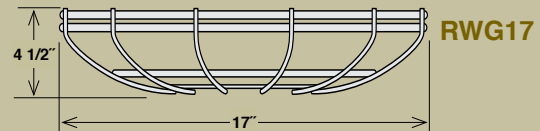

Wire Guards

ITEM #	WIDTH	FINISH
RWG17-ABR	17"	Architectural Bronze
RWG17-GA	17"	Galvanized
RWG17-SB	17"	Satin Black
RWG17-SG	17"	Satin Green
RWG17-SR	17"	Satin Red
RWG17-WH	17"	White