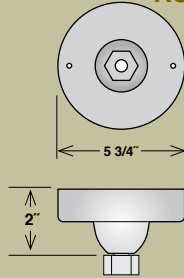

RSCKSS

ITEM #	WIDTH	FINISH
RSCKSS-ABR	5 3/4"	Architectural Bronze
RSCKSS-CP	5 3/4"	Copper
RSCKSS-GA	5 3/4"	Galvanized
RSCKSS-SB	5 3/4"	Satin Black
RSCKSS-SG	5 3/4"	Satin Green
RSCKSS-SR	5 3/4"	Satin Red
RSCKSS-WH	5 3/4"	White