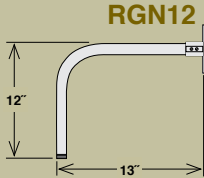

Goose Necks (Actual Photos Shown on Page 58)

Back Plate included with goose neck

ITEM #	ID	LENGTH	FINISH
RGN12-ABR	3/4"	13"	Architectural Bronze
RGN12-GA	3/4"	13"	Galvanized
RGN12-SB	3/4"	13"	Satin Black
RGN12-SG	3/4"	13"	Satin Green
RGN12-SR	3/4"	13"	Satin Red
RGN12-WH	3/4"	13"	White
RGN15-ABR	3/4"	14 1/2"	Architectural Bronze
RGN15-GA	3/4"	14 1/2"	Galvanized
RGN15-SB	3/4"	14 1/2"	Satin Black
RGN15-SG	3/4"	14 1/2"	Satin Green
RGN15-SR	3/4"	14 1/2"	Satin Red
RGN15-WH	3/4"	14 1/2"	White
RGN22-ABR	3/4"	21 1/2"	Architectural Bronze
RGN22-GA	3/4"	21 1/2"	Galvanized
RGN22-SB	3/4"	21 1/2"	Satin Black
RGN22-SG	3/4"	21 1/2"	Satin Green
RGN22-SR	3/4"	21 1/2"	Satin Red
RGN22-WH	3/4"	21 1/2"	White
RGN23-ABR	3/4"	23"	Architectural Bronze
RGN23-GA	3/4"	23"	Galvanized
RGN23-SB	3/4"	23"	Satin Black
RGN23-SG	3/4"	23"	Satin Green
RGN23-SR	3/4"	23"	Satin Red
RGN23-WH	3/4"	23"	White
RGN24-ABR	3/4"	24"	Architectural Bronze
RGN24-GA	3/4"	24"	Galvanized
RGN24-SB	3/4"	24"	Satin Black
RGN24-SG	3/4"	24"	Satin Green
RGN24-SR	3/4"	24"	Satin Red
RGN24-WH	3/4"	24"	White
RGN30-ABR	3/4"	30"	Architectural Bronze
RGN30-GA	3/4"	30"	Galvanized
RGN30-SB	3/4"	30"	Satin Black
RGN30-SG	3/4"	30"	Satin Green
RGN30-SR	3/4"	30"	Satin Red
RGN30-WH	3/4"	30"	White
RGN41-ABR	3/4"	41"	Architectural Bronze
RGN41-GA	3/4"	41"	Galvanized
RGN41-SB	3/4"	41"	Satin Black
RGN41-SG	3/4"	41"	Satin Green
RGN41-SR	3/4"	41"	Satin Red
RGN41-WH	3/4"	41"	White