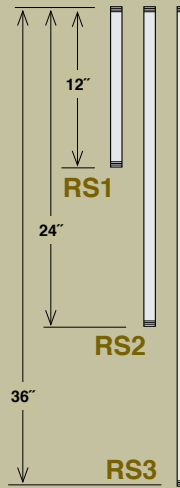

Stems

ITEM #	ID	LENGTH	FINISH
RS1-ABR	3/4"	12"	Architectural Bronze
RS1-GA	3/4"	12"	Galvanized
RS1-SB	3/4"	12"	Satin Black
RS1-SG	3/4"	12"	Satin Green
RS1-SR	3/4"	12"	Satin Red
RS1-WH	3/4"	12"	White
RS2-ABR	3/4"	24"	Architectural Bronze
RS2-GA	3/4"	24"	Galvanized
RS2-SB	3/4"	24"	Satin Black
RS2-SG	3/4"	24"	Satin Green
RS2-SR	3/4"	24"	Satin Red
RS2-WH	3/4"	24"	White
RS3-ABR	3/4"	36"	Architectural Bronze
RS3-GA	3/4"	36"	Galvanized
RS3-SB	3/4"	36"	Satin Black
RS3-SG	3/4"	36"	Satin Green
RS3-SR	3/4"	36"	Satin Red
RS3-WH	3/4"	36"	White