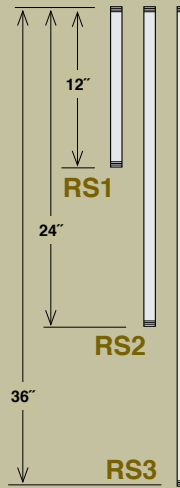

Stems

ITEM #	ID	LENGTH	FINISH
RS1-ABR	3/4"	12"	Architectural Bronze
RS1-CP	3/4"	12"	Copper
RS1-GA	3/4"	12"	Galvanized
RS1-SB	3/4"	12"	Satin Black
RS1-SG	3/4"	12"	Satin Green
RS1-SR	3/4"	12"	Satin Red
RS1-WH	3/4"	12"	White
RS2-ABR	3/4"	24"	Architectural Bronze
RS2-CP	3/4"	24"	Copper
RS2-GA	3/4"	24"	Galvanized
RS2-SB	3/4"	24"	Satin Black
RS2-SG	3/4"	24"	Satin Green
RS2-SR	3/4"	24"	Satin Red
RS2-WH	3/4"	24"	White
RS3-ABR	3/4"	36"	Architectural Bronze
RS3-CP	3/4"	36"	Copper
RS3-GA	3/4"	36"	Galvanized
RS3-SB	3/4"	36"	Satin Black
RS1-SG	3/4"	36"	Satin Green
RS1-SR	3/4"	36"	Satin Red
RS1-WH	3/4"	36"	White