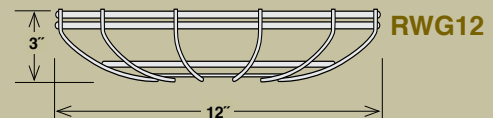

Wire Guards

ITEM #	WIDTH	FINISH
RWG12-ABR	12"	Architectural Bronze
RWG12-GA	12"	Galvanized
RWG12-SB	12"	Satin Black
RWG12-SG	12"	Satin Green
RWG12-SR	12"	Satin Red
RWG12-WH	12"	White