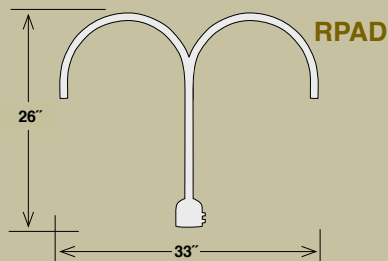

ITEM #	WIDTH	HEIGHT	FINISH
RPAD-ABR	33"	26"	Architectural Bronze
RPAD-CP	33"	26"	Copper
RPAD-GA	33"	26"	Galvanized
RPAD-SB	33"	26"	Satin Black
RPAD-SG	33"	26"	Satin Green
RPAD-SR	33"	26"	Satin Red
RPAD-WH	33"	26"	White