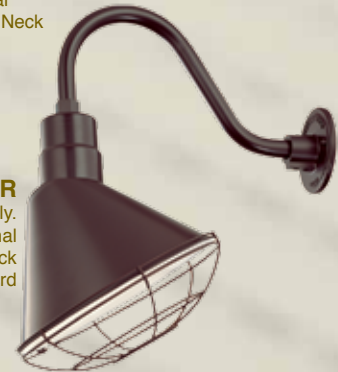

RAS12-SB
Shade Only.
Shown with optional
RGN15-SB Goose Neck