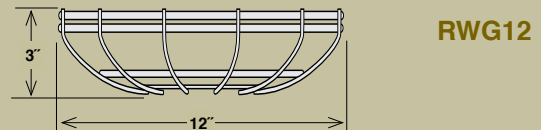

Wire Guards

ITEM #	WIDTH	FINISH
RWG12-ABR	12"	Architectural Bronze
RWG12-GA	12"	Galvanized
RWG12-SB	12"	Satin Black
RWG12-SG	12"	Satin Green
RWG12-SR	12"	Satin Red
RWG12-WH	12"	White