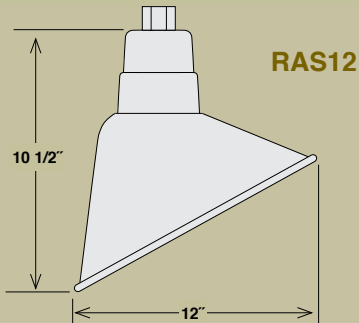

Angle Shades

ITEM #	WIDTH	LAMPS	WIRE	FINISH
RAS12-ABR	12"	Med. 200W A21	100"	Architectural Bronze
RAS12-GA	12"	Med. 200W A21	100"	Galvanized
RAS12-SB	12"	Med. 200W A21	100"	Satin Black
RAS12-SG	12"	Med. 200W A21	100"	Satin Green
RAS12-SR	12"	Med. 200W A21	100"	Satin Red
RAS12-WH	12"	Med. 200W A21	100"	White