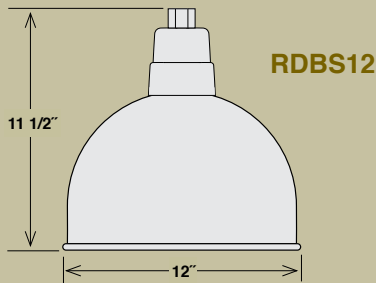

Deep Bowl Shades

ITEM #	WIDTH	LAMPS	WIRE	FINISH
RDBS12-ABR	12"	Med. 200W A21	100"	Architectural Bronze
RDBS12-GA	12"	Med. 200W A21	100"	Galvanized
RDBS12-SB	12"	Med. 200W A21	100"	Satin Black
RDBS12-SG	12"	Med. 200W A21	100"	Satin Green
RDBS12-SR	12"	Med. 200W A21	100"	Satin Red
RDBS12-WH	12"	Med. 200W A21	100"	White