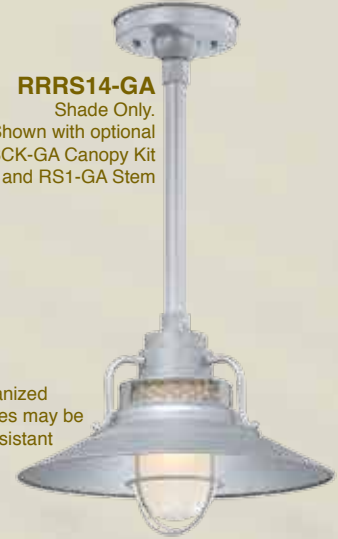

R Series

14" Railroad Shades

UL LISTED FOR WET LOCATIONS

RRRS14-SB
Shade Only.
Shown with optional
RSCK-SB Canopy Kit
and RS1-SB Stem

RRRS14-ABR
Shade Only.
Shown with optional
RSCK-ABR Canopy Kit
and RS1-ABR Stem