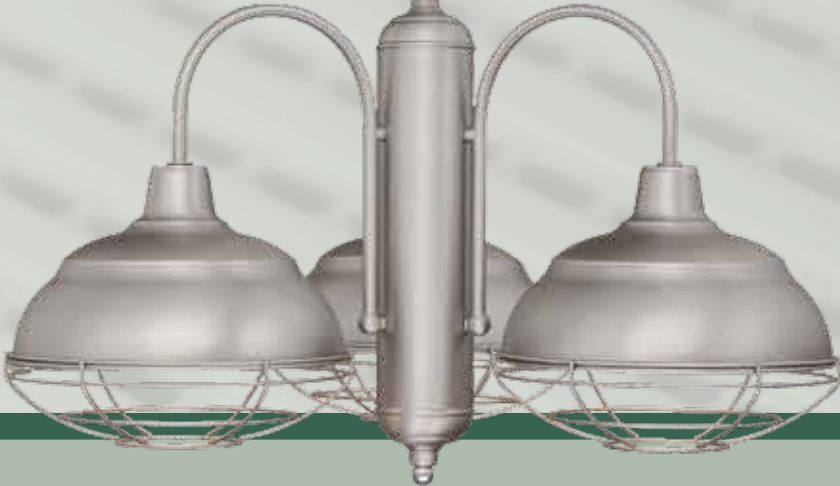

ITEM #	WIDTH	HEIGHT	BODY HEIGHT	EXT.	LAMPS	FINISH
5303 SN	27"	54"	16"	-	3-Med. 100W	Satin Nickel
5311 SN	17"	51 1/2"	13 1/2"	-	1-Med. 150W	Satin Nickel
5321 SN	8 1/4"	11 1/2"	-	10 3/4"	1-Med. 100W	Satin Nickel