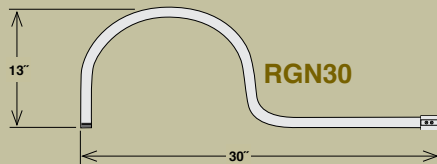

Goose Necks (Actual Photos Shown on Page 58)

Back Plate included with goose neck

ITEM #	ID	LENGTH	FINISH
RGN12-ABR	3/4"	13"	Architectural Bronze
RGN12-GA	3/4"	13"	Galvanized
RGN12-SB	3/4"	13"	Satin Black
RGN12-SG	3/4"	13"	Satin Green
RGN12-SR	3/4"	13"	Satin Red
RGN12-WH	3/4"	13"	White
RGN15-ABR	3/4"	14 1/2"	Architectural Bronze
RGN15-GA	3/4"	14 1/2"	Galvanized
RGN15-SB	3/4"	14 1/2"	Satin Black
RGN15-SG	3/4"	14 1/2"	Satin Green
RGN15-SR	3/4"	14 1/2"	Satin Red
RGN15-WH	3/4"	14 1/2"	White
RGN22-ABR	3/4"	21 1/2"	Architectural Bronze
RGN22-GA	3/4"	21 1/2"	Galvanized
RGN22-SB	3/4"	21 1/2"	Satin Black
RGN22-SG	3/4"	21 1/2"	Satin Green
RGN22-SR	3/4"	21 1/2"	Satin Red
RGN22-WH	3/4"	21 1/2"	White
RGN23-ABR	3/4"	23"	Architectural Bronze
RGN23-GA	3/4"	23"	Galvanized
RGN23-SB	3/4"	23"	Satin Black
RGN23-SG	3/4"	23"	Satin Green
RGN23-SR	3/4"	23"	Satin Red
RGN23-WH	3/4"	23"	White
RGN24-ABR	3/4"	24"	Architectural Bronze
RGN24-GA	3/4"	24"	Galvanized
RGN24-SB	3/4"	24"	Satin Black
RGN24-SG	3/4"	24"	Satin Green
RGN24-SR	3/4"	24"	Satin Red
RGN24-WH	3/4"	24"	White
RGN30-ABR	3/4"	30"	Architectural Bronze
RGN30-GA	3/4"	30"	Galvanized
RGN30-SB	3/4"	30"	Satin Black
RGN30-SG	3/4"	30"	Satin Green
RGN30-SR	3/4"	30"	Satin Red
RGN30-WH	3/4"	30"	White
RGN41-ABR	3/4"	41"	Architectural Bronze
RGN41-GA	3/4"	41"	Galvanized
RGN41-SB	3/4"	41"	Satin Black
RGN41-SG	3/4"	41"	Satin Green
RGN41-SR	3/4"	41"	Satin Red
RGN41-WH	3/4"	41"	White