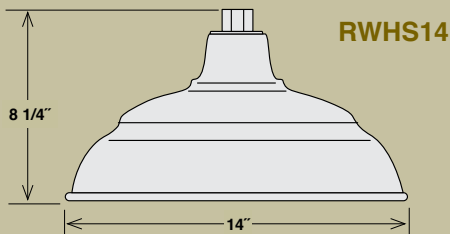

Warehouse Shades

ITEM #	WIDTH	LAMPS	WIRE	FINISH
RWHS14-ABR	14"	Med. 200W A21	100"	Architectural Bronze
RWHS14-GA	14"	Med. 200W A21	100"	Galvanized
RWHS14-SB	14"	Med. 200W A21	100"	Satin Black
RWHS14-SG	14"	Med. 200W A21	100"	Satin Green
RWHS14-SR	14"	Med. 200W A21	100"	Satin Red
RWHS14-WH	14"	Med. 200W A21	100"	White