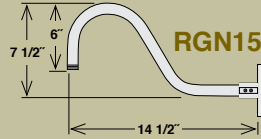

Goose Necks (Actual Photos Shown on Page 58)

Back Plate included with goose neck

ITEM #	ID	LENGTH	FINISH
RGN12-ABR	3/4"	13"	Architectural Bronze
RGN12-GA	3/4"	13"	Galvanized
RGN12-SB	3/4"	13"	Satin Black
RGN12-SG	3/4"	13"	Satin Green
RGN12-SR	3/4"	13"	Satin Red
RGN12-WH	3/4"	13"	White
RGN15-ABR	3/4"	14 1/2"	Architectural Bronze
RGN15-GA	3/4"	14 1/2"	Galvanized
RGN15-SB	3/4"	14 1/2"	Satin Black
RGN15-SG	3/4"	14 1/2"	Satin Green
RGN15-SR	3/4"	14 1/2"	Satin Red
RGN15-WH	3/4"	14 1/2"	White
RGN22-ABR	3/4"	21 1/2"	Architectural Bronze
RGN22-GA	3/4"	21 1/2"	Galvanized
RGN22-SB	3/4"	21 1/2"	Satin Black
RGN22-SG	3/4"	21 1/2"	Satin Green
RGN22-SR	3/4"	21 1/2"	Satin Red
RGN22-WH	3/4"	21 1/2"	White
RGN23-ABR	3/4"	23"	Architectural Bronze
RGN23-GA	3/4"	23"	Galvanized
RGN23-SB	3/4"	23"	Satin Black
RGN23-SG	3/4"	23"	Satin Green
RGN23-SR	3/4"	23"	Satin Red
RGN23-WH	3/4"	23"	White
RGN24-ABR	3/4"	24"	Architectural Bronze
RGN24-GA	3/4"	24"	Galvanized
RGN24-SB	3/4"	24"	Satin Black
RGN24-SG	3/4"	24"	Satin Green
RGN24-SR	3/4"	24"	Satin Red
RGN24-WH	3/4"	24"	White
RGN30-ABR	3/4"	30"	Architectural Bronze
RGN30-GA	3/4"	30"	Galvanized
RGN30-SB	3/4"	30"	Satin Black
RGN30-SG	3/4"	30"	Satin Green
RGN30-SR	3/4"	30"	Satin Red
RGN30-WH	3/4"	30"	White
RGN41-ABR	3/4"	41"	Architectural Bronze
RGN41-GA	3/4"	41"	Galvanized
RGN41-SB	3/4"	41"	Satin Black
RGN41-SG	3/4"	41"	Satin Green
RGN41-SR	3/4"	41"	Satin Red
RGN41-WH	3/4"	41"	White