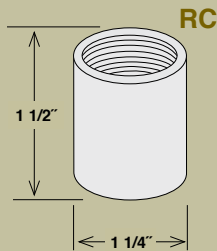

Stem Connectors

Accepts 3/4" stem.

ITEM #	ID	WIDTH	LENGTH	FINISH
RC-ABR	1"	1 1/4"	1 1/2"	Architectural Bronze
RC-CP	1"	1 1/4"	1 1/2"	Copper
RC-GA	1"	1 1/4"	1 1/2"	Galvanized
RC-SB	1"	1 1/4"	1 1/2"	Satin Black
RC-SG	1"	1 1/4"	1 1/2"	Satin Green
RC-SR	1"	1 1/4"	1 1/2"	Satin Red
RC-WH	1"	1 1/4"	1 1/2"	White