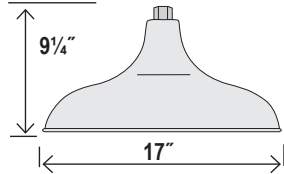

- Compatible with AL- Aluminum downrods: RS1, RS2, and RS3
- Compatible with AL- Aluminum goose necks: RGN10, RGN12, RGN13, RGN15, RGN22, RGN23, RGN24, RGN30, and RGN41

Accepts 3/4" stem

Dimensions

Width	17"
Height	9 1/4"
Wire	100"