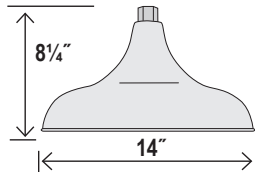

- Compatible with AL- Aluminum downrods: RS1, RS2, and RS3
- Compatible with AL- Aluminum goose necks: RGN10, RGN12, RGN13, RGN15, RGN22, RGN23, RGN24, RGN30, and RGN41

Accepts 3/4" stem

Dimensions

Width	14"
Height	8 1/4"
Wire	100"