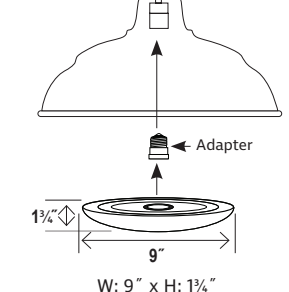

RLED24W

W: 9" x H: 1 3/4"

- 1920 Lumens
- 3000K
- CRI 90
- Dimmable