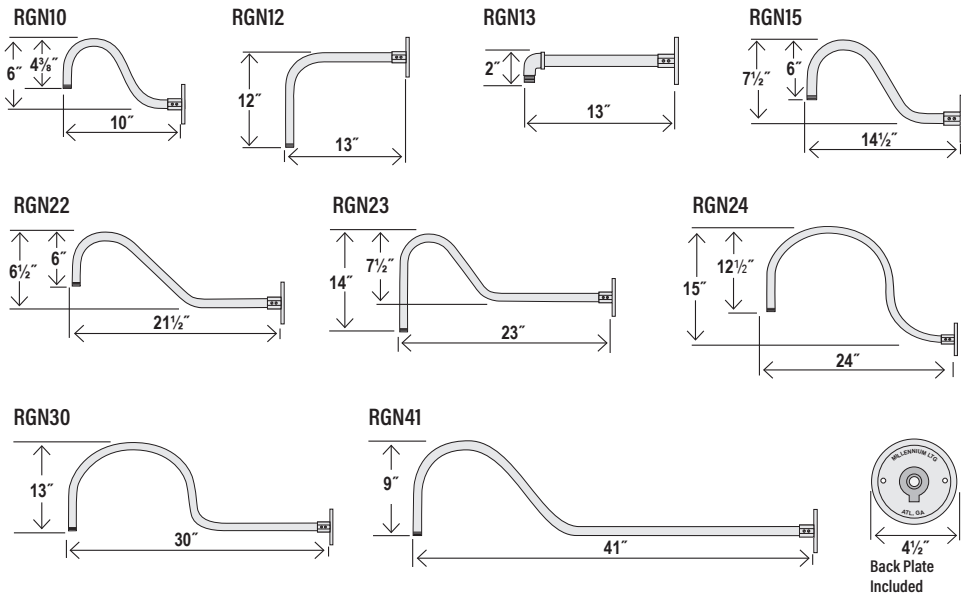

R SERIES OPTIONS

GOOSE NECKS - (WALL MOUNT)

ID: 3/4"

FINISHES

- ABR - Architectural Bronze
- AL - Aluminum
- ASB - Aluminum Painted Satin Black
- BP - Black Porcelain
- GA - Galvanized
- GY - Gray
- NB - Navy Blue
- NC - Natural Copper
- SB - Satin Black
- SFP - Sea Foam Porcelain
- SG - Satin Green
- SR - Satin Red
- WH - White
- WP - White Porcelain