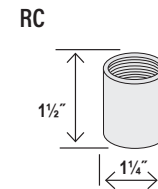

STEM CONNECTORS

Accepts 3/4" stem

FINISHES

- ABR - Architectural Bronze
- AL - Aluminum
- CP - Copper
- GA - Galvanized
- GY - Gray
- NB - Navy Blue
- SB - Satin Black
- SG - Satin Green
- SR - Satin Red
- WH - White