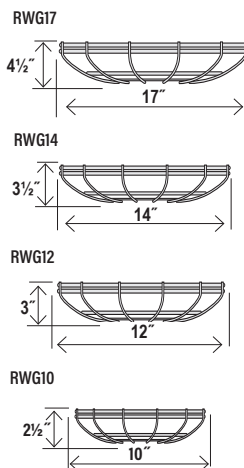

WIRE GUARDS

FINISHES

- ABR - Architectural Bronze
- GA - Galvanized
- GY - Gray
- NB - Navy Blue
- SB - Satin Black
- SG - Satin Green
- SR - Satin Red
- WH - White

LED MODULE

RLED24W

This accessory is only compatible for the Warehouse Shade (i.e. RWHS14 & RWHS17).