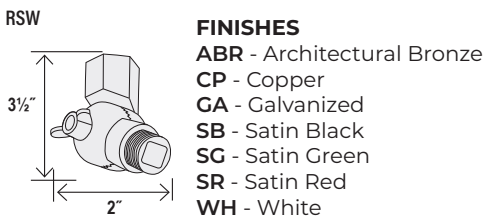

WALL MOUNT SWIVELS

FINISHES

- ABR - Architectural Bronze
- CP - Copper
- GA - Galvanized
- SB - Satin Black
- SG - Satin Green
- SR - Satin Red
- WH - White