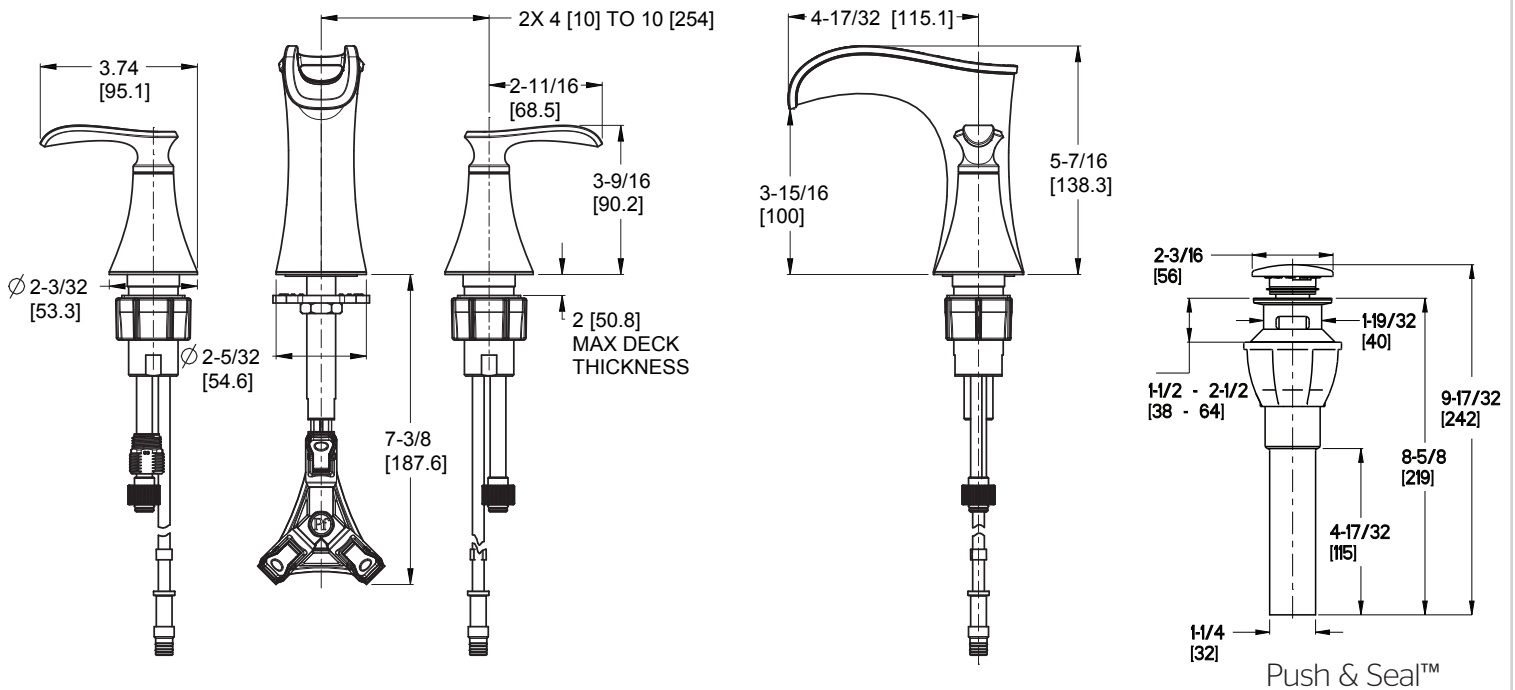

8"-20" Widespread Lavatory Faucet

- LF-049-JDCC Finish(CC)
- LF-049-JDGS Finish(GS)
- LF-049-JDYY Finish(YY)

- Pfast Connect Supply Lines
- Pforever Seal
- Push & Seal™ Pop-Up

Specifications

Features

- 1.2 GPM Flow Rate
- Adjustable 3-Hole Installation
- All Metal Construction
- Color Coded Connections
- Fixed Hubs
- Mounting Hardware Included
- TiteSeal™ Technology
- Quick Install Tool Included
- Trough Spout
- Spot Defense Finish Resists Spots and Fingerprints (GS Finish Only)
- Pfast Connect Supply Lines
- Push & Seal™ Pop-Up
- Pforever Seal Ceramic Disc Valves
- Pforever Warranty®

Code Compliance

Pfister products are designed and manufactured in compliance with the following standards and codes:

- IAPMO Certified
- CSA B125 Certified
- ASME A112.18.1
- NSF 61/9 Annex G (Low lead)
- Cal Green Compliant
- CEC Compliant
- EPA WaterSense Certification 1.2 gpm, 4.5L/Min
- ADA Compliant-ANSI A117.1 (Lever handles only)

Dimensions

\varnothing 1-1/4 Min to \varnothing 1-1/2 Max. Deck Hole Openings