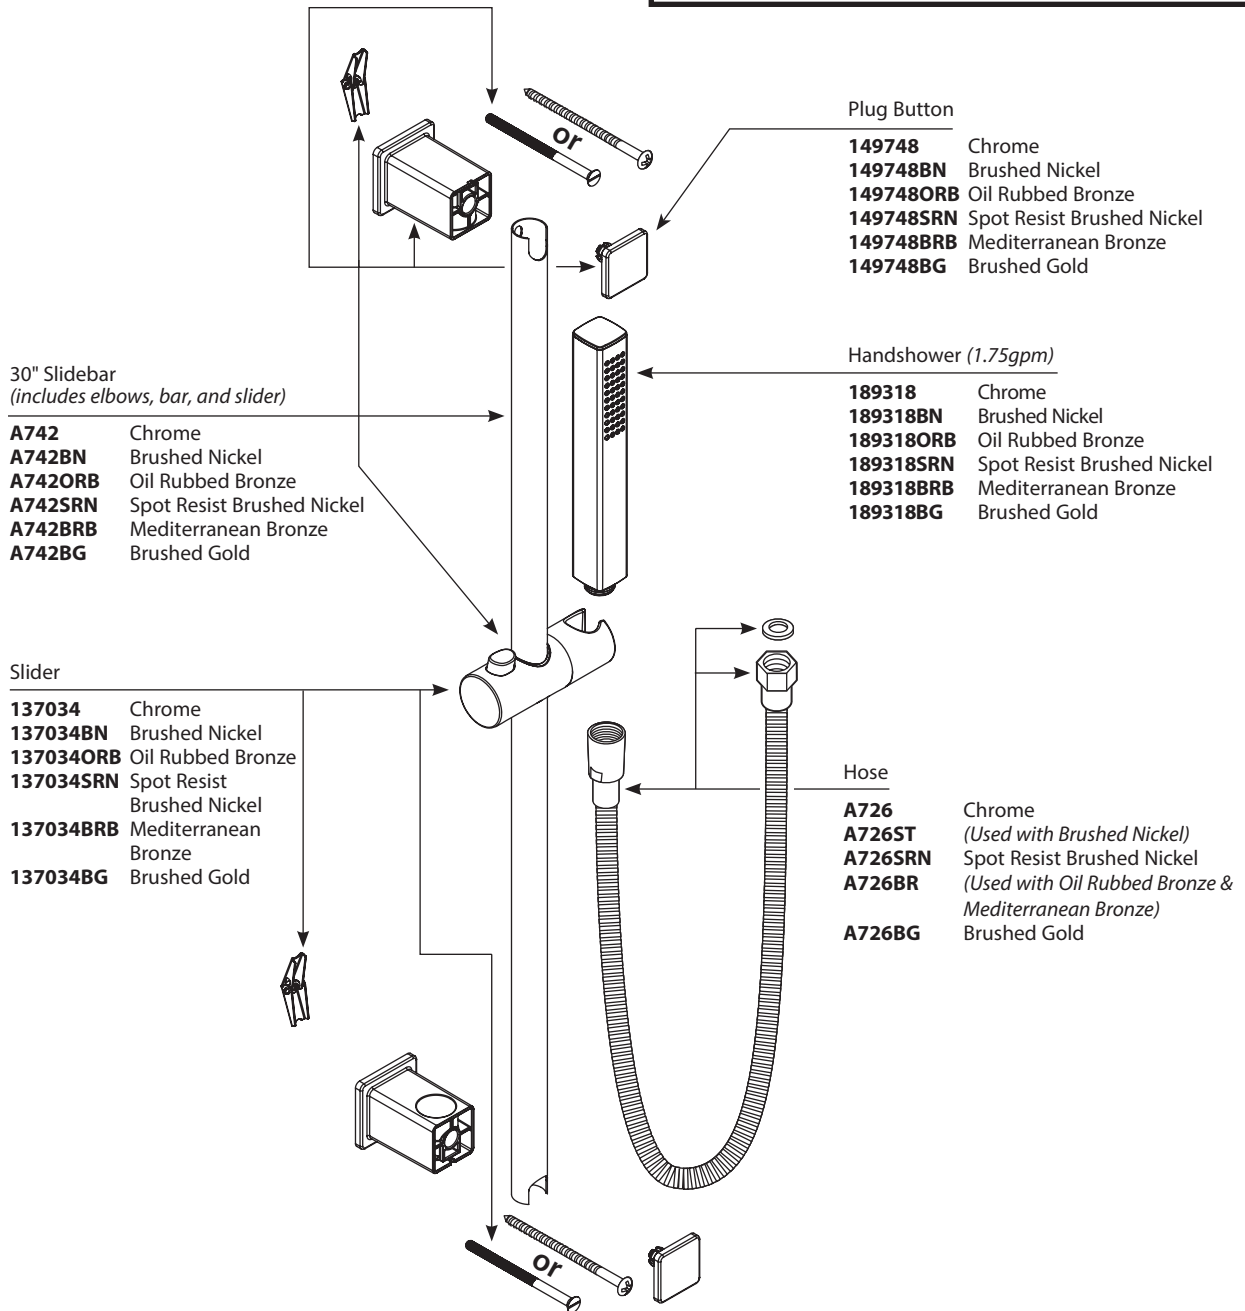

■ Order by Part Number

Single Function Handshower with Slide Bar & Hose		
MODEL	TYPE	FINISH
3988EP	Wand	Chrome
3988EPBN	Wand	Brushed Nickel
3988EPORB	Wand	Oil Rubbed Bronze
3988EPSRN	Wand	Spot Resist Brushed Nickel
3988EPBRB	Wand	Mediterranean Bronze
3988EPBG	Wand	Brushed Gold

Optional Service Kit	
A750	Secure Mount (mounting hardware)