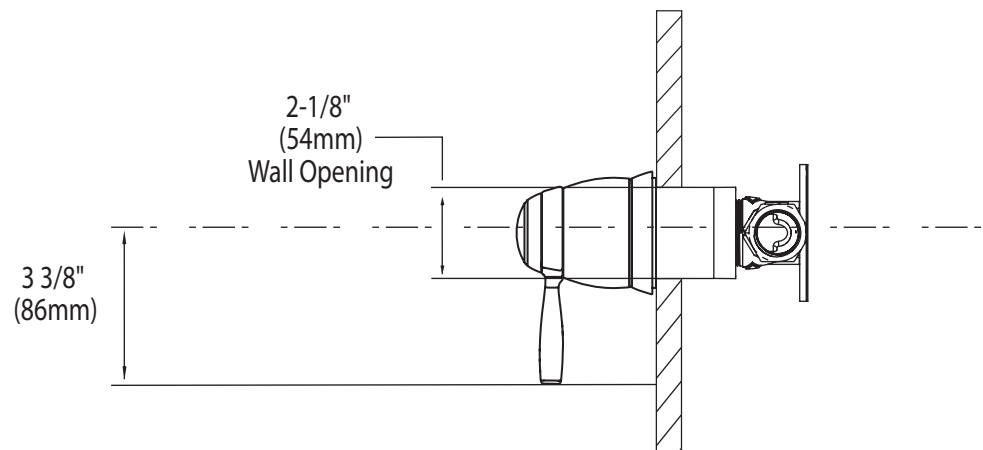

CRITICAL DIMENSIONS

(DO NOT SCALE)