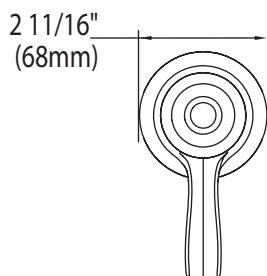

CRITICAL DIMENSIONS

(DO NOT SCALE)