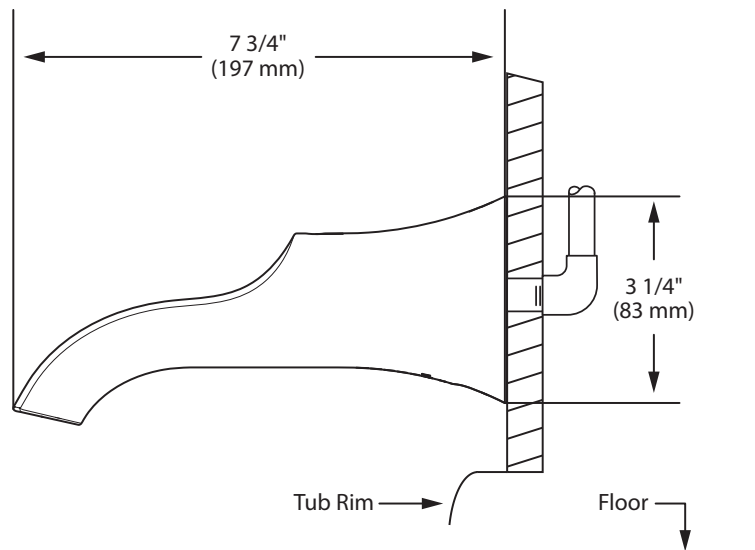

DESCRIPTION

- Metal construction with various finishes identified by suffix
- Designed to be installed on a 1/2" pipe slip fit-CC connection

STANDARDS

- Third party certified to meet ASME A112.18.1/ CSA B125.1 and all applicable requirements referenced therein

DOUX™
Tub Spouts 1/2" Slip Fit

Models: S3836 series

CRITICAL DIMENSIONS

(DO NOT SCALE)