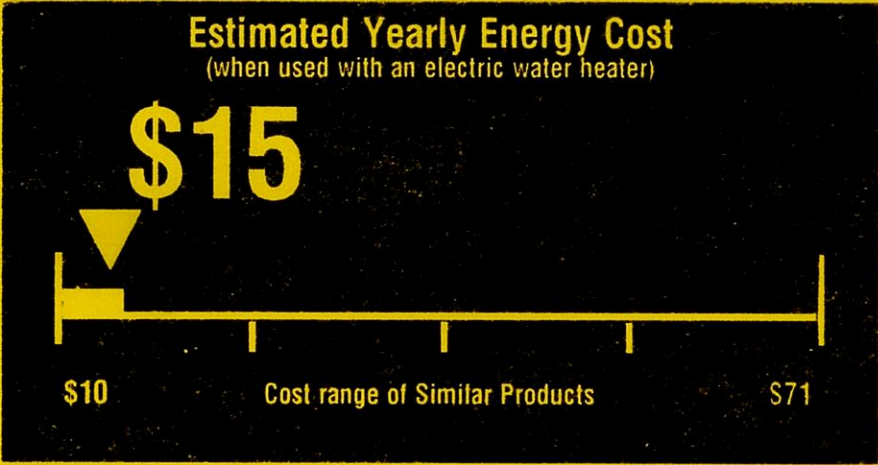

Compare ONLY to other labels with yellow numbers.
Labels with yellow numbers are based on the same test procedures.

137 kWh
Estimated Yearly Electricity Use

\$11
Estimated Yearly Energy Cost
(when used with a natural gas water heater)