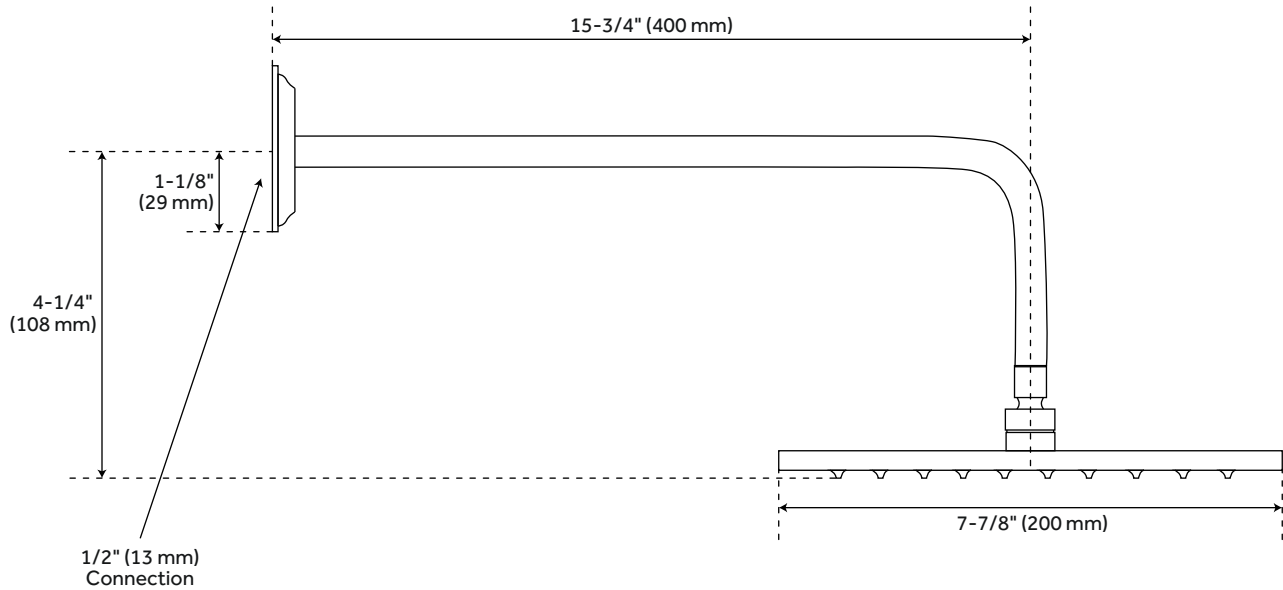

8" RYLE

SQUARE WALL-MOUNT RAINFALL SHOWER HEAD

SKU: 935794

FEATURES

Material: Brass
Shape: Square
Assembly Required: No
Installation Type: Wall Mount
Base Plate Height: 2-3/8"
Base Plate Width: 2-3/8"
Shower Head Installation Type: Wall
Shower Head Material: Brass
Shower Head Spray: Rainfall
Shower Head Length: 7-7/8"
Shower Head Width: 7-7/8"
Shower Arm Included: Yes
Shower Arm Extension: 15-3/4"
Shower Arm Height: 4-1/4"
Shower Head IPS: 1/2"
Shower Head Swivel: Yes