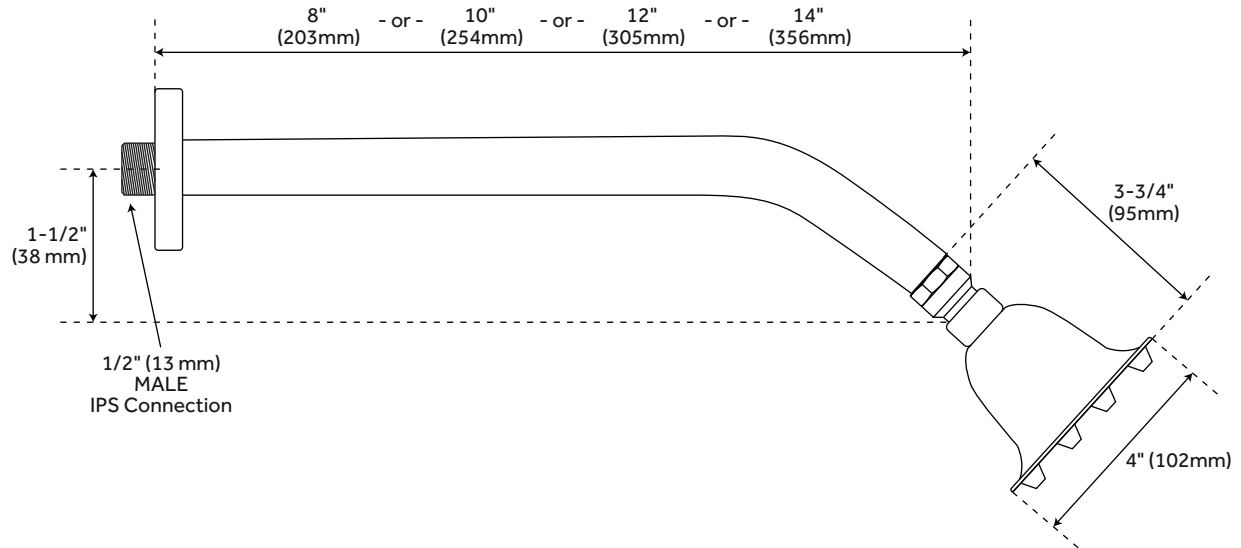

LABELLA

NOZZLE SHOWER HEAD WITH STANDARD ARM

SKU: 926448

FEATURES

Material: Brass
Shape: Round
Installation Type: Wall Mount
Assembly Required: Yes
Shower Head Installation Type: Wall
Shower Head Diameter: 4"
Shower Arm Included: Yes
Shower Head IPS: 1/2"
Shower Head Swivel: Yes