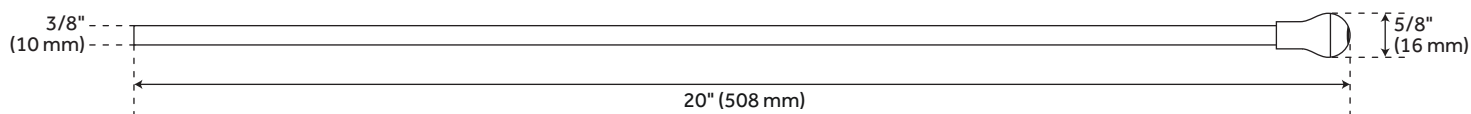

3/8" OD SUPPLY TUBE

BATHROOM SUPPLY TUBE - NON-CORRUGATED - BENDABLE

SKU: 932362

FEATURES

- Material: Brass
- Supply Tube is Bendable
- May be cut to desired length
- Sold Individually - Order Two When Installing Bathroom Faucet
- 3/8" Compression Stops Sold Separately

CONTENTS

SUPPLY TUBE PAGE 2

REVISED 08/06/2020

3/8" OD SUPPLY TUBE

BATHROOM SUPPLY TUBE - NON-CORRUGATED - BENDABLE

932362

FEATURES

Length: 20"