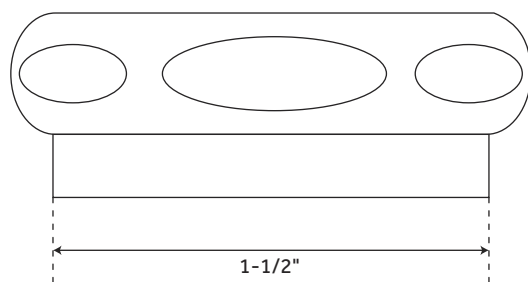

1 - 1/2" SLIP NUT

FOR TUB DRAIN

SKU: 288091

FEATURES

Material: Brass

Product Finish: Chrome

Drain Pipe Size: 1-1/2"

Use in conjunction with Reducing Washer
when fitting 1-3/8" pipe to new
1-1/2" PVC drain pipe