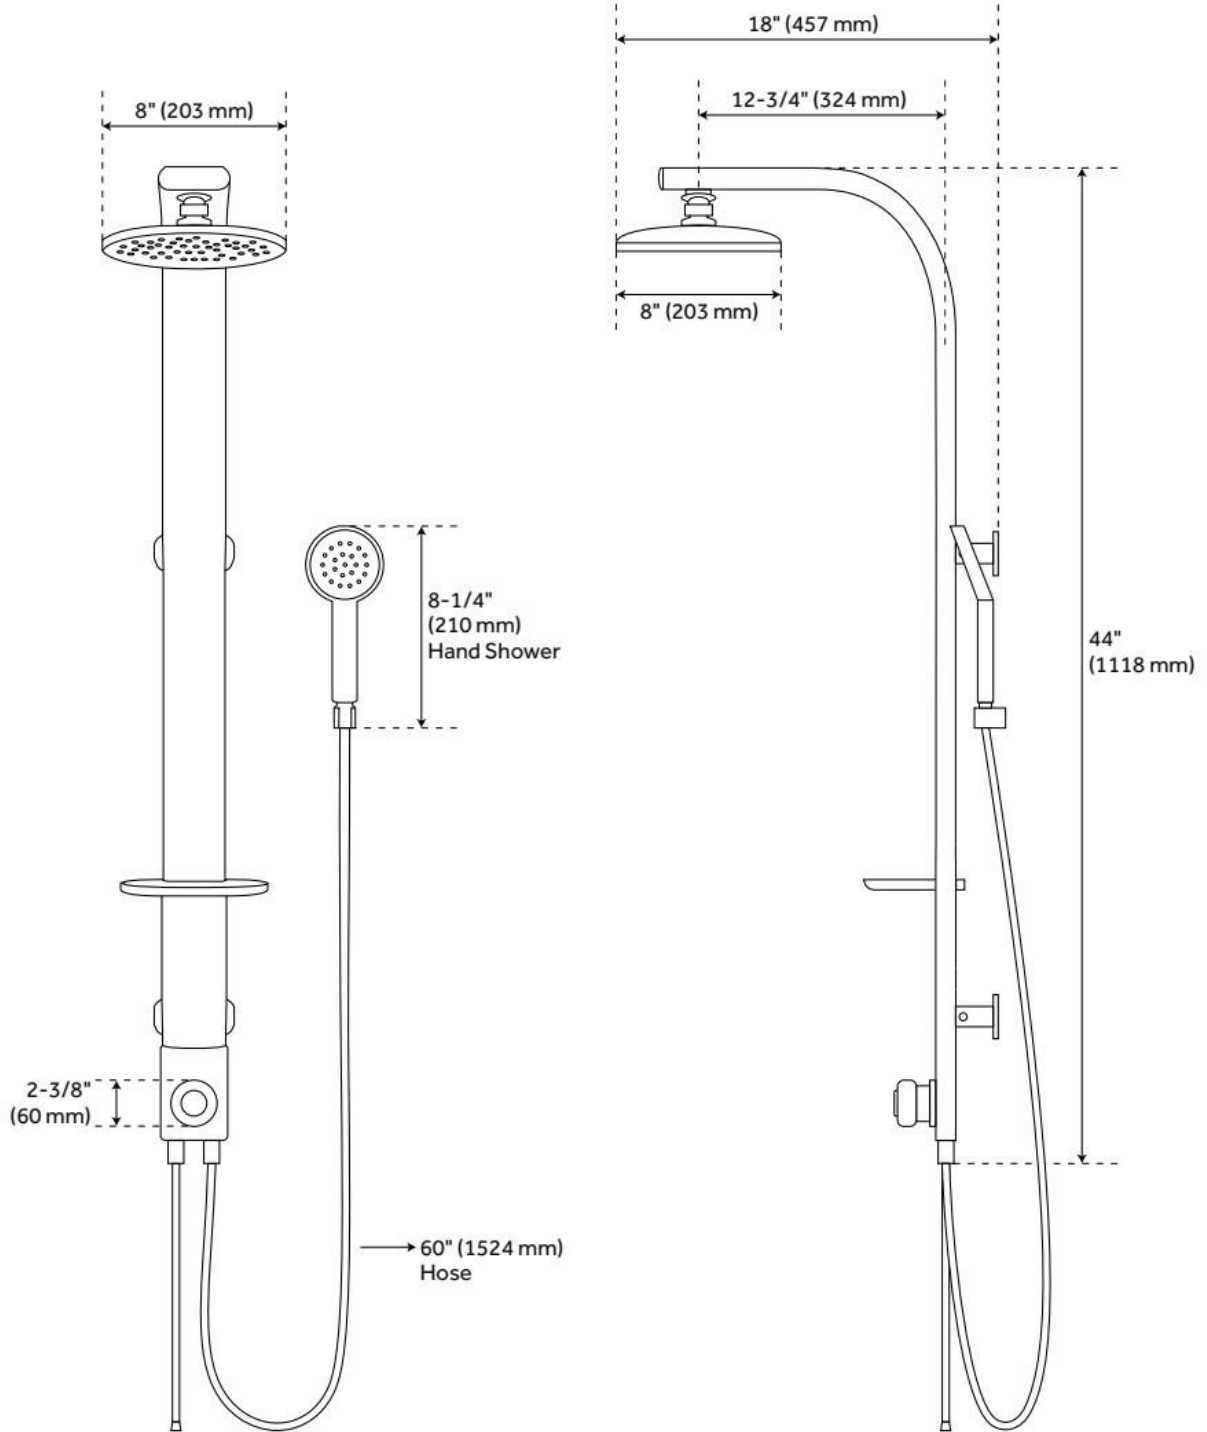

# TILLEY OUTDOOR SHOWER PANEL WITH HAND SHOWER - BLACK

SKU: 426006  
Code: SH426006

## FEATURES

Material: Aluminum  
Shower Head Swivel: Yes  
Shower Head Spray: Rainfall  
Flow Rate: 1.8 gpm (6.8 L/min) @ 80 psi

IAPMO, ASME A112.18.1/CSA B125.1, IAPMO IGC 154, CEC Listed, Massachusetts Accepted, LISTED ID: SH441118BLK

## ADDITIONAL FEATURES

- Shower panel has single inlet for cold water.
- Flexible supply line with 3/8" FIP connection included.

REVISED 3/5/2025

# TILLEY OUTDOOR SHOWER PANEL WITH HAND SHOWER - BLACK

SKU: 426006  
Code: SH426006

REVISED 3/5/2025