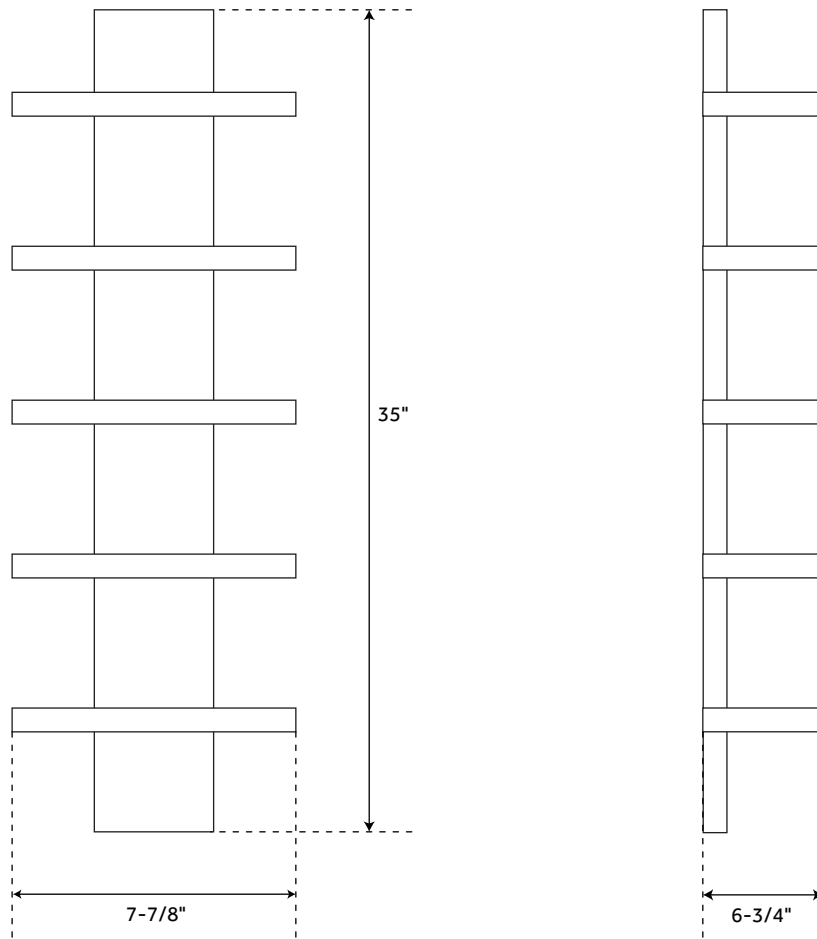

BASTIAN

HANGING BATHROOM TEAK SHELF - FIVE SHELVES

SKU: 934788

FEATURES

Installation Type: Wall Mount
Design: Modern
Material: Teak
Width: 7-7/8"
Height: 35"
Depth: 6-3/4"
Mounting Hardware Included: Yes
Mounting Hardware Concealed: Yes
Assembly Required: No
Number of Shelves: 5
Folding: No