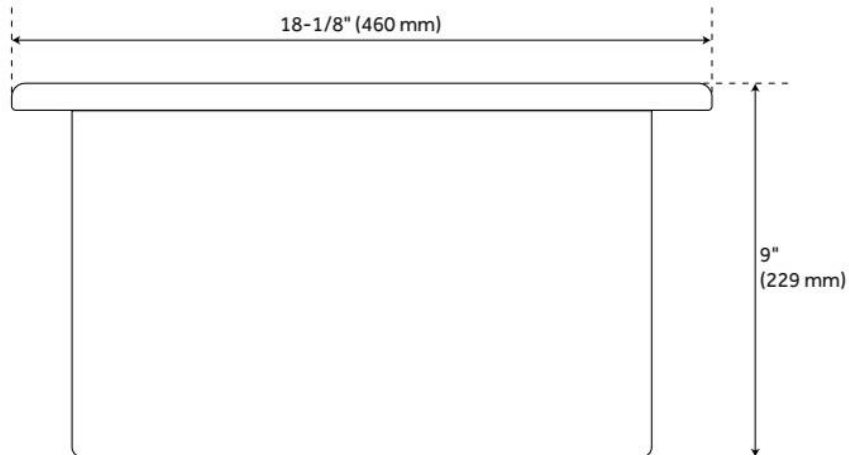

18" DERIN SQUARE DROP-IN FIRECLAY PREP SINK - WHITE

SKU: 435018
Code: SH435018

FEATURES

Material: Fireclay
Product Finish: White
Installation Type: Drop-In, Undermount
Shape: Square
Drain Placement: Center
Fits Drain Hole Size: 3-1/2"
Faucet Centers: No Faucet Hole
Overflow Hole: No
Mounting Hardware Included: Yes

Optional Accessory: Strainer: SH393684, SH393685, SH398618, SH393686, SH393687, Basin Grid: 476348

ASME A112.19.2/CSA B45.1, Massachusetts Accepted, LISTED ID: SHF1B18SDMWH

ADDITIONAL FEATURES

- Made of solid, heavy-duty fireclay.
- Smooth, ripple-resistant surface.
- If purchasing drain separately, it must be able to accommodate a sink drain thickness of 1".
- All sink dimensions are ($\pm 1/2"$).

REVISED 7/9/2024

18" DERIN SQUARE DROP-IN FIRECLAY PREP SINK - WHITE

SKU: 435018
Code: SH435018

REVISED 7/9/2024