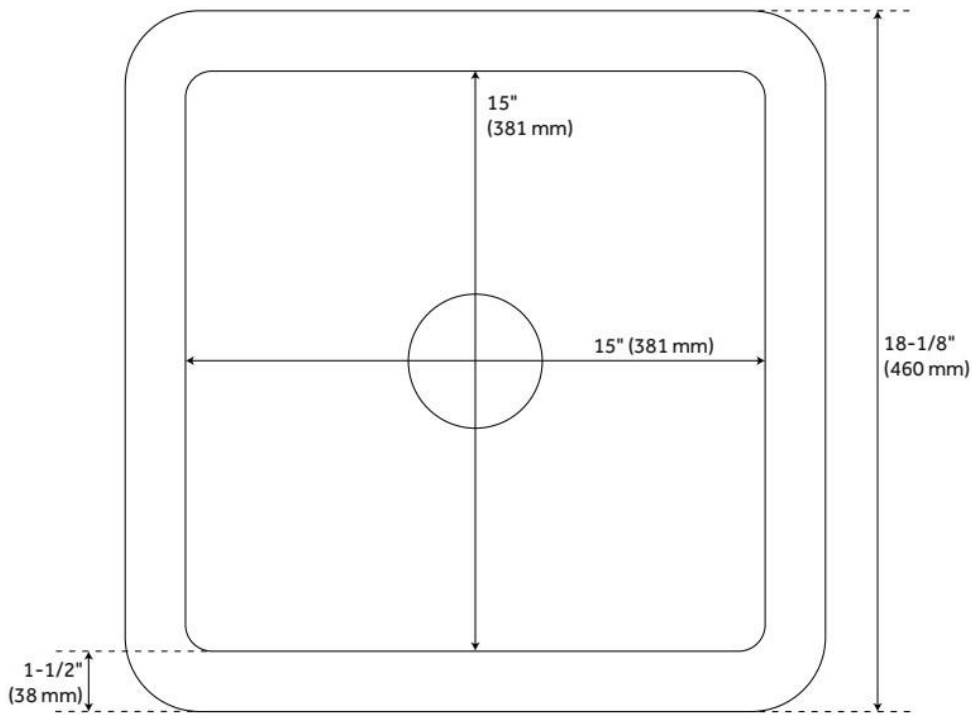

18" DERIN SQUARE DROP-IN FIRECLAY PREP SINK - WHITE

SKU: 435018
Code: SH435018

FEATURES

Material: Fireclay
Product Finish: White
Installation Type: Drop-In, Undermount
Shape: Square
Drain Placement: Center
Fits Drain Hole Size: 3-1/2"
Faucet Centers: No Faucet Hole
Overflow Hole: No
Mounting Hardware Included: Yes

Optional Accessory: Strainer: SH393684, SH393685, SH398618, SH393686, SH393687, Basin Grid: 476348

ASME A112.19.2/CSA B45.1, Massachusetts Accepted, LISTED ID: SHF1B18SDMWH

ADDITIONAL FEATURES

- Made of solid, heavy-duty fireclay.
- Smooth, ripple-resistant surface.
- If purchasing drain separately, it must be able to accommodate a sink drain thickness of 1".
- All sink dimensions are ($\pm 1/2"$).

REVISED 7/9/2024

18" DERIN SQUARE DROP-IN FIRECLAY PREP SINK - WHITE

SKU: 435018
Code: SH435018

REVISED 7/9/2024