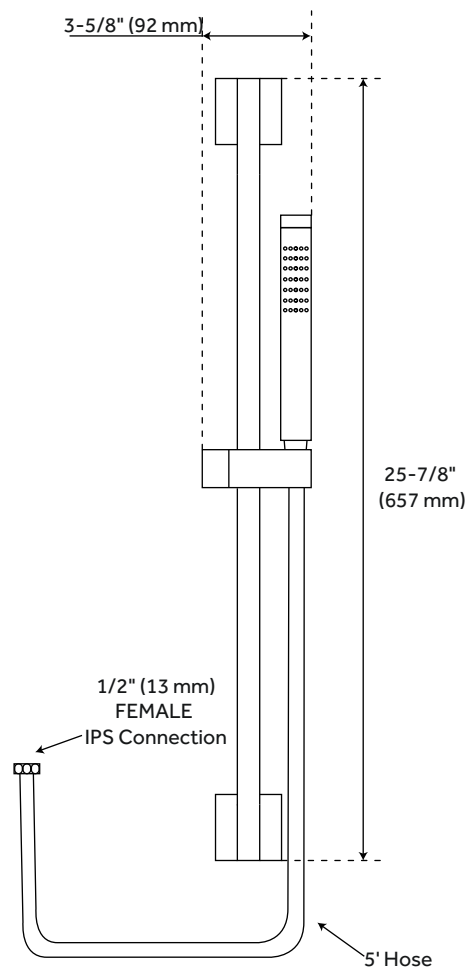

PERRY

SLIDE BAR AND RECTANGULAR MODERN HAND SHOWER

SKU: 922514

FEATURES

Material: Brass
Height: 25-7/8"
Features: Hand Shower Included
Assembly Required: No
Installation Type: Wall Mount
Slide Bar Outside Diameter: 1"
Hand Shower Hose Length: 60"
Hand Shower Material: Brass
Centers: 23-1/2"