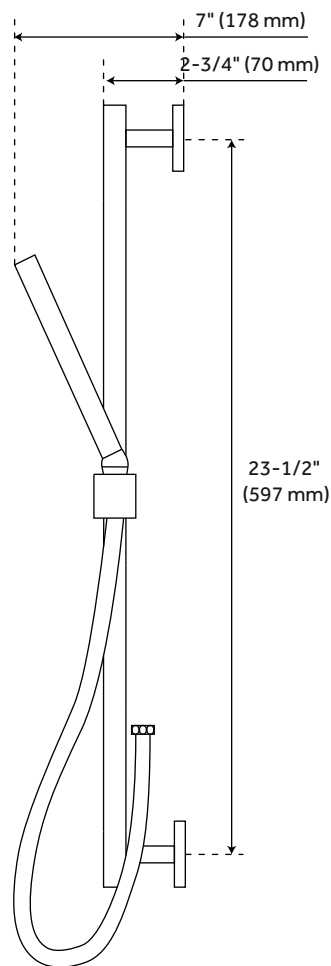

PERRY

SLIDE BAR AND RECTANGULAR MODERN HAND SHOWER

SKU: 922514

FEATURES

Material: Brass
Height: 25-7/8"
Features: Hand Shower Included
Assembly Required: No
Installation Type: Wall Mount
Slide Bar Outside Diameter: 1"
Hand Shower Hose Length: 60"
Hand Shower Material: Brass
Centers: 23-1/2"