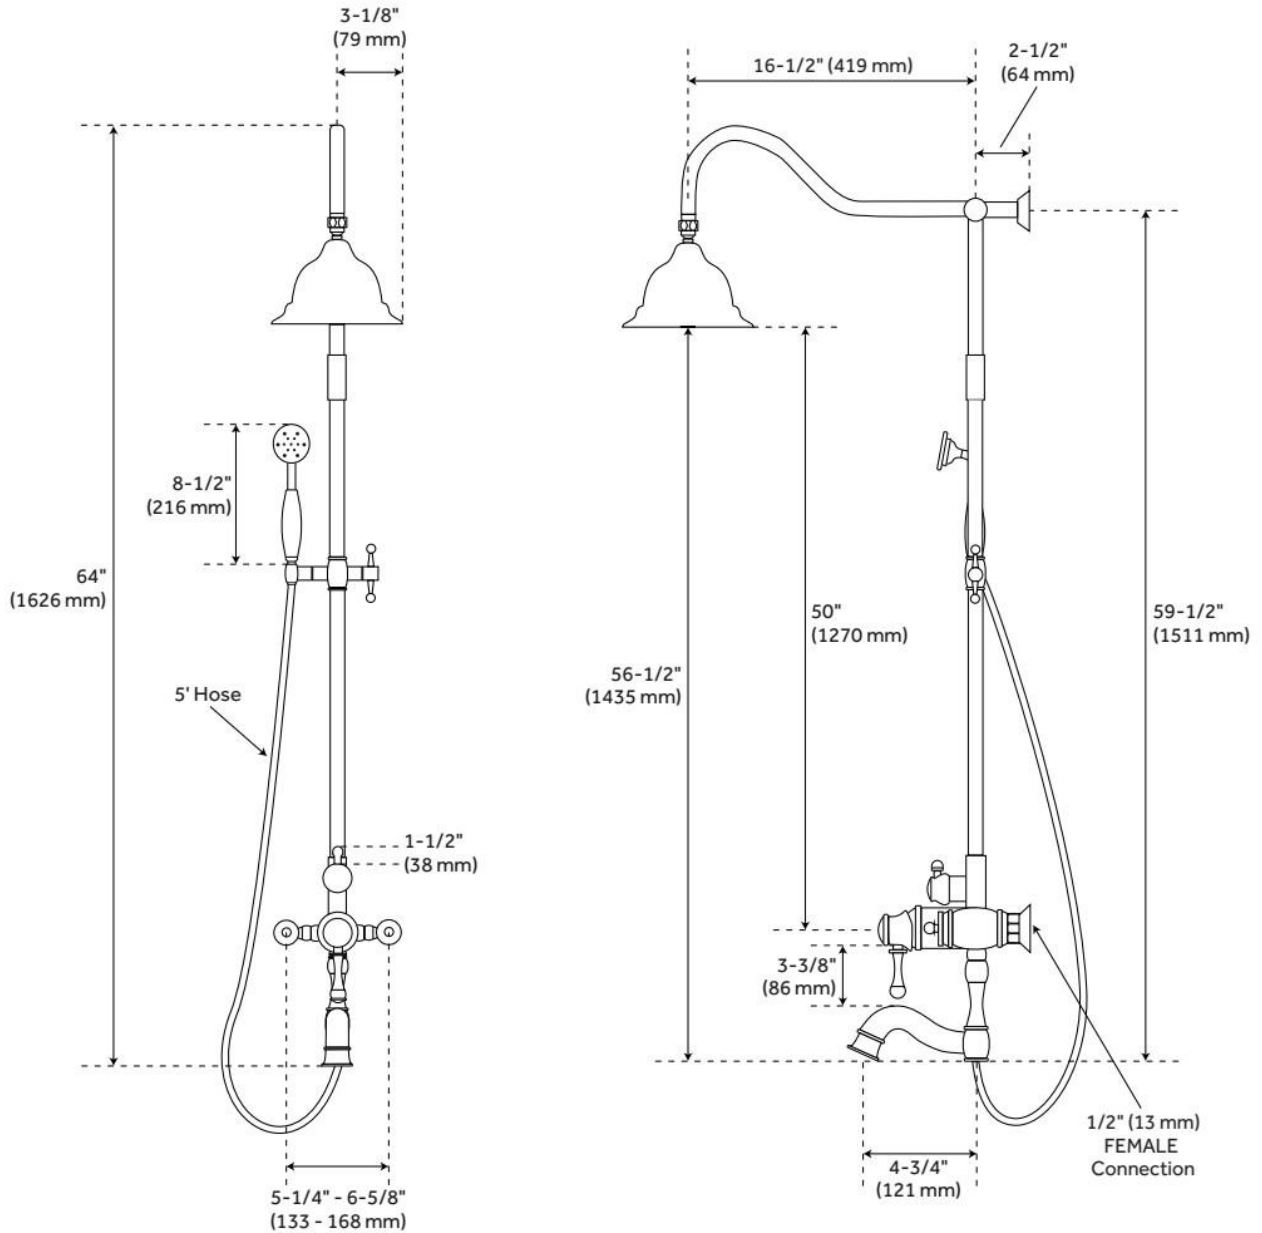

# DOLWICK EXPOSED PIPE SHOWER AND TUB FAUCET

SKU: 939624

Code: SH429526, SH429528, SH429527, SH429529

## FEATURES

Material: Brass

Shower Head Swivel: Yes

Hand Shower Spray: Full

Hand Shower Flow Rate: 2.0 gpm (7.6 L/min) @ 80 psi

Connection Type: 1/2" IPS

Diverter Outlets: 3

Cartridge Type: Ceramic Disc

## ADDITIONAL FEATURES

- Suggested spout height: 27-1/2".
- Factory installed backflow prevention check valve.
- Inlets have an adjustable center-to-center measurement of 5-1/4" to 6-5/8".

REVISED 5/24/2024

# DOLWICK EXPOSED PIPE SHOWER AND TUB FAUCET

SKU: 939624

Code: SH429526, SH429528, SH429527, SH429529

REVISED 5/24/2024