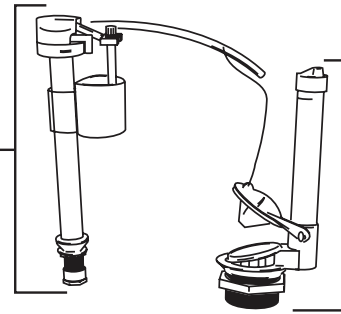

# Parts Breakdown

## 1.28 gpf Toilet Holyoke Series

**PF9712WH**  
Shown with PF9703WH elongated bowl

**PF9712LIDWH**  
White

Fill Valve Assembly  
**PF9412FLPK**

Flush Valve Assembly  
**PF9412FVPK**  
**PF9412FRPK**  
Flapper only

**PF5112TLCPPK**  
Chrome

**PF5112TLWHPK**  
White

Tank-to-Bowl  
Gasket & Bolts  
**PF9412TGPK**

Bolt Cap and Washer  
**PFBC43**