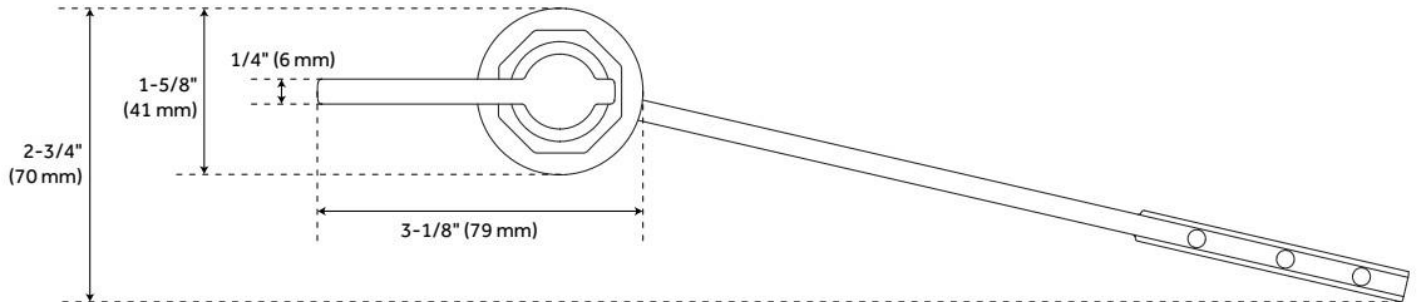

GREYFIELD FLUSH HANDLE

SKU: 948383

Code: SH482732, SHGF100TL, SH482733

REVISED 10/16/2024