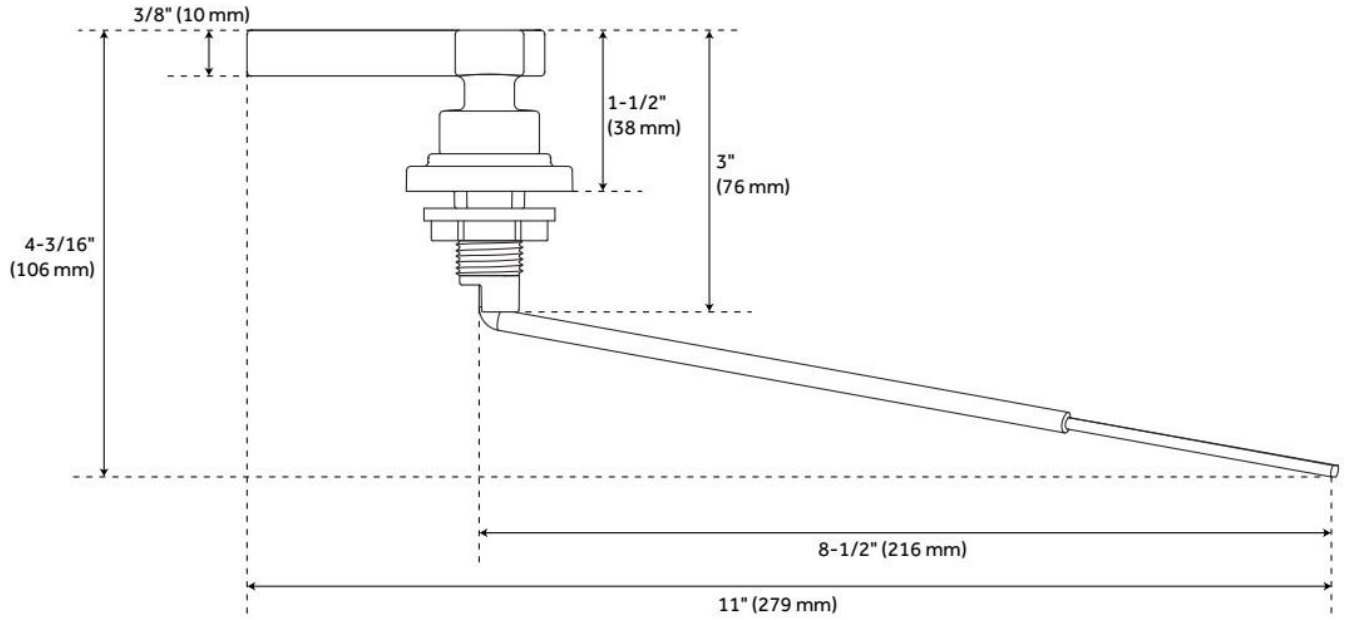

GREYFIELD FLUSH HANDLE

SKU: 948383

Code: SH482732, SHGF100TL, SH482733

REVISED 10/16/2024