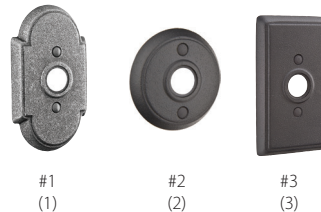

EMTEK[®]
ASSA ABLOY

SANDCAST BRONZE TOWEL BAR

Product Code 23024 Width 12" List Price \$84.00

Rosette Options

Finish Options

TUSCANY BRONZE TOWEL BAR

Product Code 27024 Width 12" List Price \$84.00

Rosette Options

Finish Options

STAINLESS STEEL TOWEL BAR

Product Code S7040 Width 12" List Price \$86.00

Rosette Options

Finish Option

WROUGHT STEEL TOWEL BAR

Product Code 25024 Width 12" List Price \$62.00

Rosette Options

Finish Options

Square Flush Pull
in Satin Brass (US4)

SQUARE FLUSH PULL	Product Code	Finish	List Price
<p>2½" x 2½" <i>Fits standard 2½" door prep</i></p>	<p>2213</p>	<p>Polished Brass (US3) Satin Brass (US4) French Antique (US7) Oil Rubbed Bronze (US10B) Polished Nickel (US14) Satin Nickel (US15) Pewter (US15A) Flat Black (US19) Polished Chrome (US26) Medium Bronze (MB) Tumbled White Bronze (TWB) Unlacquered Brass (US3NL)*</p>	<p>\$14.00</p>