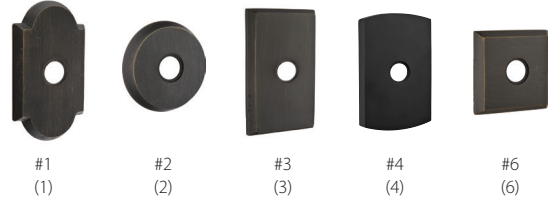

Flat Black (US19)

Polished Chrome (US26)

** Not Available in Polished Nickel - Lifetime (US14).

∅ Not Available in Flat Black (US19).

† Arts & Crafts Rosette available in Oil Rubbed Bronze (US10B), Satin Nickel (US15) and Flat Black (US19) only.

Unlacquered Brass (US3NL) finish available for a \$40 List Price upcharge per item.

To order: Product Code + Rosette Code + Finish Code

EMTEK PRODUCTS, INC.
15250 E Stafford St.
City of Industry, CA 91744
Tel: 800-356-2741 626-961-0413
Fax: 800-577-5771 626-336-2812
emtek.com

EMTEK[®]
ASSA ABLOY

SANDCAST BRONZE TOWEL BAR

Product Code 23024 Width 12" List Price \$84.00

Rosette Options

Finish Options

TUSCANY BRONZE TOWEL BAR

Product Code 27024 Width 12" List Price \$84.00

Rosette Options