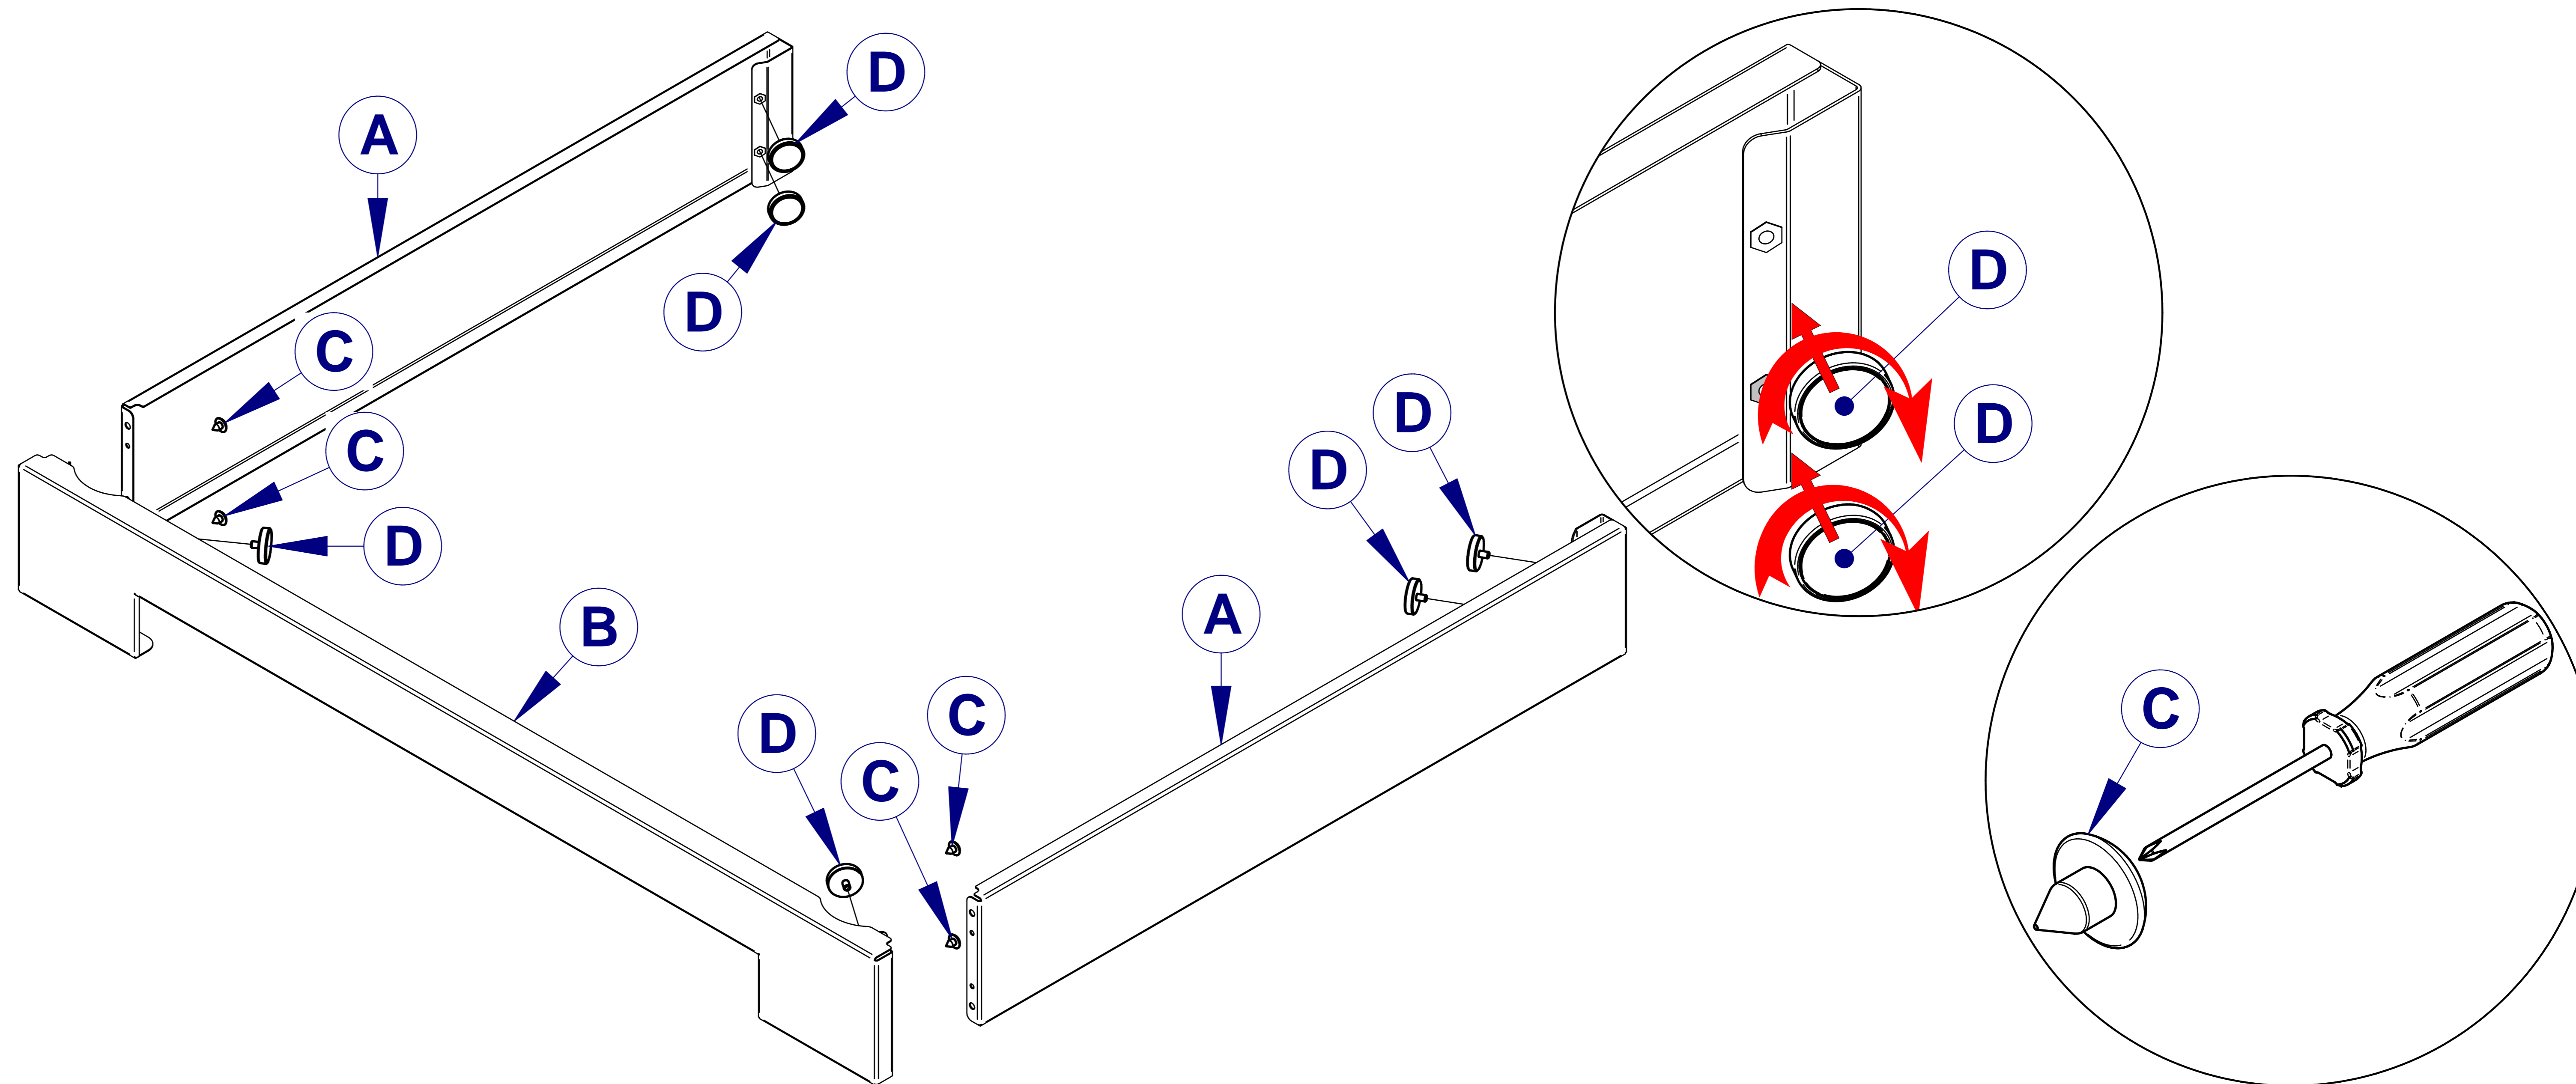

INSTALL INSTRUCTION - TOE KICK TKP 20K20

**min 98mm
3 7/8 inches**

3071048