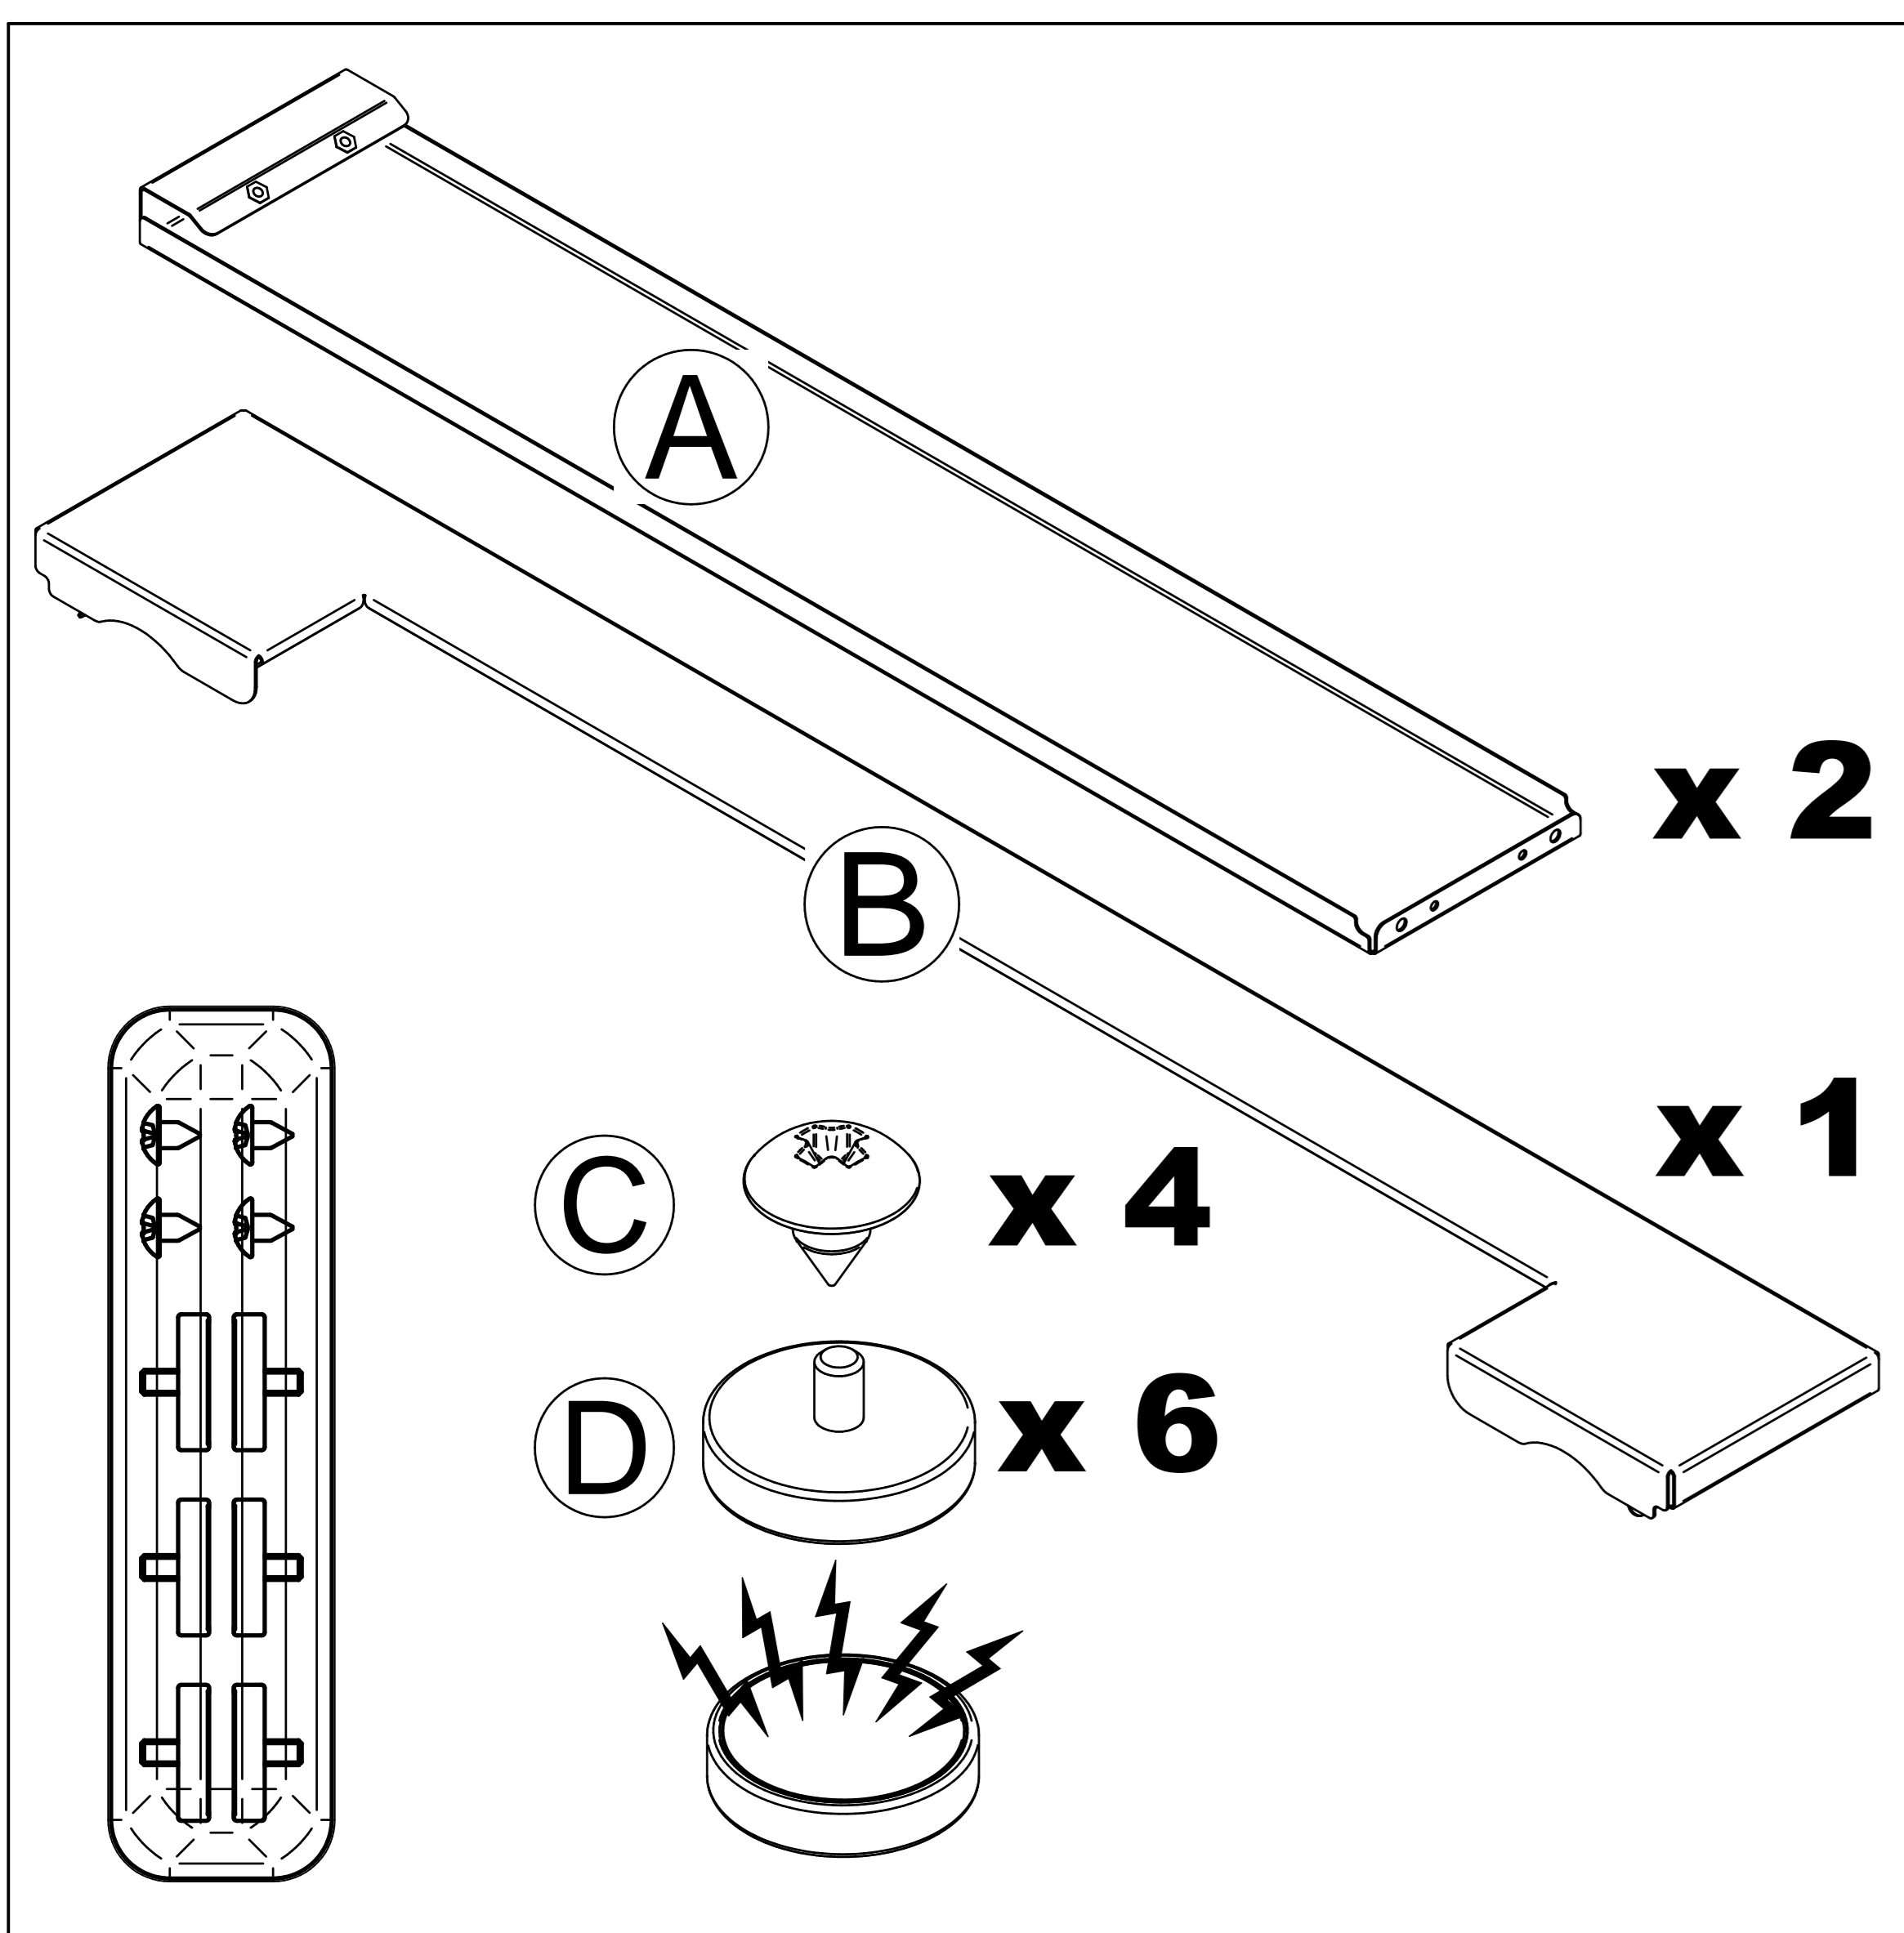

INSTALL INSTRUCTION - TOE KICK TKP 20K20

**min 98mm
3 7/8 inches**

3071048