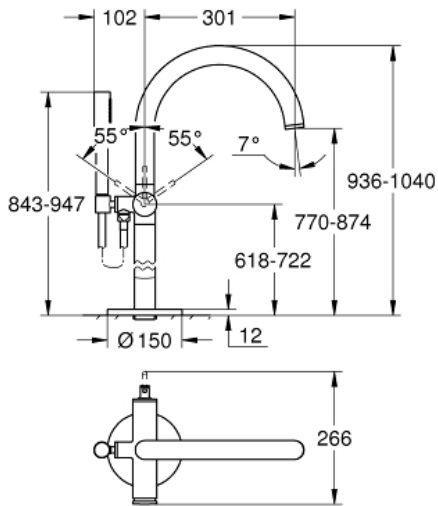

ATRIO  
Single-lever Bathtub Faucet, Floor  
Mounted

MODEL # 32653003

Pure Freude  
an Wasser

GROHE

**Product Description:**

ATRIO

Single-lever Bathtub Faucet, Floor Mounted

**Standard Specification:**

- Requires Rough-In Set (29 038 001) (sold separately)
- **GROHE SilkMove** 1.4" (35 mm) ceramic cartridge
- With temperature limiter
- Automatic diverter: bath/shower
- Spout with flow control
- 11 7/8" (301mm) spout reach
- 1/2" (13mm) Integrated non-return valve in the shower outlet
- With shower holder
- Hand shower Sena Stick (26 465), 1.75gpm
- Silverflex shower hose 49" (1250 mm)
- Protected against backflow
- Min. recommended pressure: 15 psi (1.0 bar)