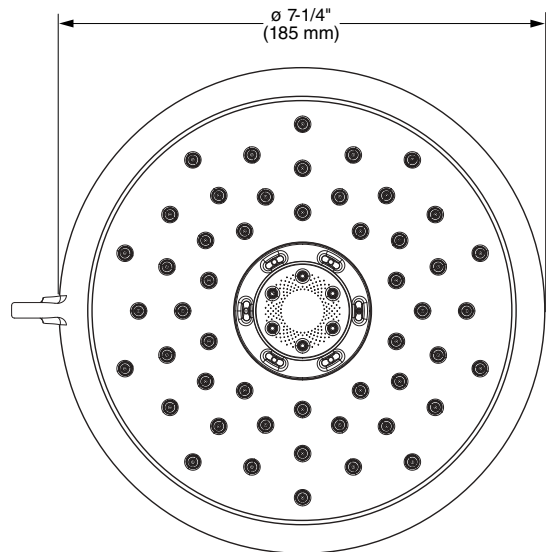

MODEL NUMBER:

- 9138073 Spectra+™ Traditional 4-Function Showerhead

GENERAL DESCRIPTION:

Showerhead adjusts from Drench to Sensitive to jet to Massage. Permanent built-in compensating flow control device. 1.8 gpm/6.8 L/min. maximum flow rate.

SUGGESTED SPECIFICATION

Showerhead shall feature 4 spray functions with maximum 1.8 gpm/6.8 L/min flow rate. Fitting shall be American Standard Model # 9138073.

CODES AND STANDARDS

These products meet or exceed the following codes and standards:

- ASME A112.18.1
- CSA B125.1
- EPA WaterSense

Product Number	Description	Finish Options			
		Polished Chrome	Brushed Nickel	Polished Nickel (PVD)	Legacy Bronze
		002	295	013	278
9138073	Spectra+ Fixed™ Traditional 4-Function Showerhead. 1.8 gpm Max Flow.				

Showerhead Accessories	
Product Number	Description
1660.240	Standard Shower Arm and Flange 
1660.241	Modern Shower Arm and Flange 