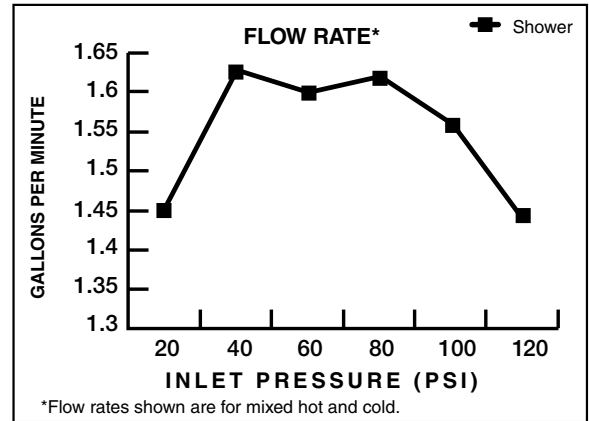

MODEL NUMBER:

- 9138073 Spectra+™ Traditional 4-Function Showerhead

GENERAL DESCRIPTION:

Showerhead adjusts from Drench to Sensitive to jet to Massage. Permanent built-in compensating flow control device. 1.8 gpm/6.8 L/min. maximum flow rate.

PRODUCT FEATURES:

Water Saving: WaterSense certified.

Pressure Compensating Flow Control Device: Provides consistent flow over a wide pressure range.

Variety of Spray Functions: Allows the user to select the spray functions best suited to their needs.

SUGGESTED SPECIFICATION

Showerhead shall feature 4 spray functions with maximum 1.8 gpm/6.8 L/min flow rate. Fitting shall be American Standard Model # 9138073.

CODES AND STANDARDS

These products meet or exceed the following codes and standards:

- ASME A112.18.1
- CSA B125.1
- EPA WaterSense

Product Number	Description	Finish Options			
		Polished Chrome	Brushed Nickel	Polished Nickel (PVD)	Legacy Bronze
		002	295	013	278
9138073	Spectra+ Fixed™ Traditional 4-Function Showerhead. 1.8 gpm Max Flow.				