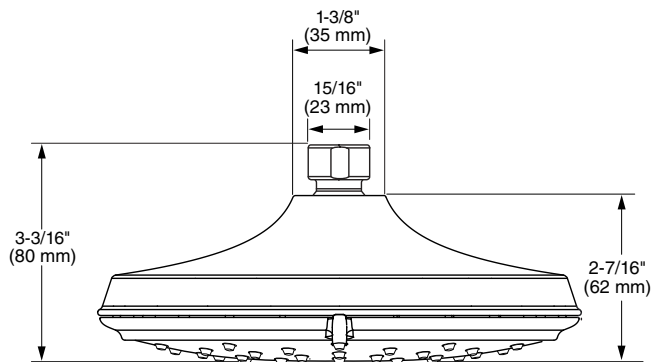

MODEL NUMBER:

- 9138073 Spectra+™ Traditional 4-Function Showerhead

GENERAL DESCRIPTION:

Showerhead adjusts from Drench to Sensitive to jet to Massage. Permanent built-in compensating flow control device. 1.8 gpm/6.8 L/min. maximum flow rate.

SUGGESTED SPECIFICATION

Showerhead shall feature 4 spray functions with maximum 1.8 gpm/6.8 L/min flow rate. Fitting shall be American Standard Model # 9138073.

CODES AND STANDARDS

These products meet or exceed the following codes and standards:

- ASME A112.18.1
- CSA B125.1
- EPA WaterSense

Product Number	Description	Finish Options			
		Polished Chrome	Brushed Nickel	Polished Nickel (PVD)	Legacy Bronze
		002	295	013	278
9138073	Spectra+ Fixed™ Traditional 4-Function Showerhead. 1.8 gpm Max Flow.				