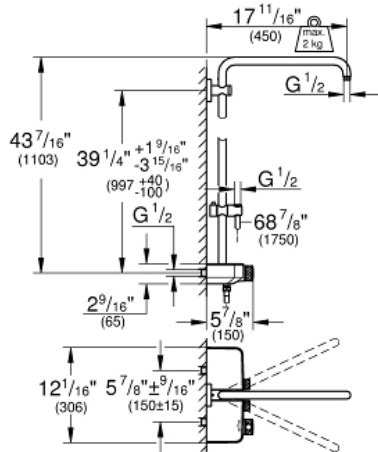

EUPHORIA SMARTCONTROL  
SYSTEM MONO  
Shower System with Thermostat  
for Wall Mount

MODEL # 26511000

Pure Freude  
an Wasser

GROHE

**Product Description:**

**EUPHORIA SMARTCONTROL SYSTEM MONO  
Shower System with Thermostat for Wall Mount**

**Standard Specification:**

- Consisting of:
- Horizontal 17 3/4" (450 mm) shower arm\*
- Upper bracket adjustable for minimal adaption to existing drilling holes
- Exposed SmartControl thermostat
- Allows change between:
- Head shower and hand shower (to be ordered separately)\*\*
- With ball joint
- Rotation angle  $\pm 15^\circ$
- Adjustable height bar with gliding element
- Rotaflex metal shower hose 69" (1750mm)
- **GROHE StarLight** chrome finish
- **GROHE CoolTouch** No risk of scalding
- **GROHE TurboStat** Compact cartridge with wax thermoelement
- **GROHE EcoJoy** technology for less water and perfect flow
- GROHE SafeStop at 100°F (38°C)
- GROHE SafeStop Plus optional temperature limiter at 110°F (43°C) included
- SmartControl push for ON-OFF, turn for volume adjustment from EcoJoy to Full Flow
- Integrated GROHE EasyReach shower tray
- Inner WaterGuide for a longer life
- Twistfree to prevent hose from twisting
- Suitable for instantaneous heaters from 18 kW/h
- Minimum flow rate 1.8 gpm (7 l/min)
- Min. recommended pressure: 15 psi (1.0 bar)
- \*Shower head weight of up to 4.4 lbs (2 kg) acceptable