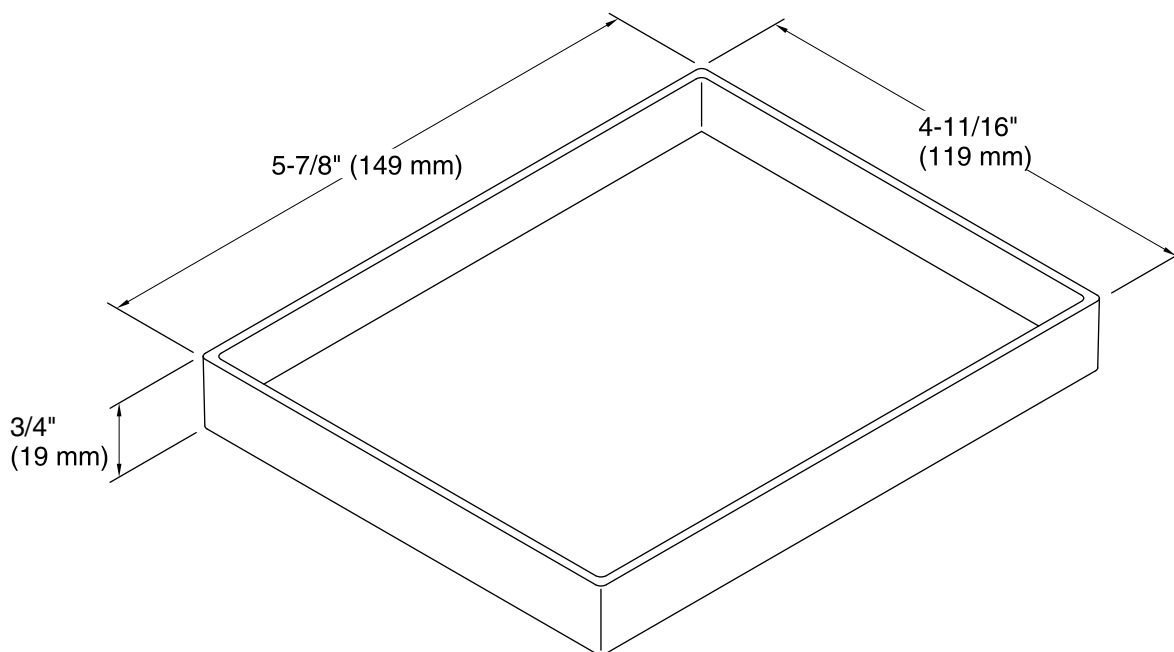

Color	Code	Description
	0	White
	7	Black Black™

Technical Information

All product dimensions are nominal.