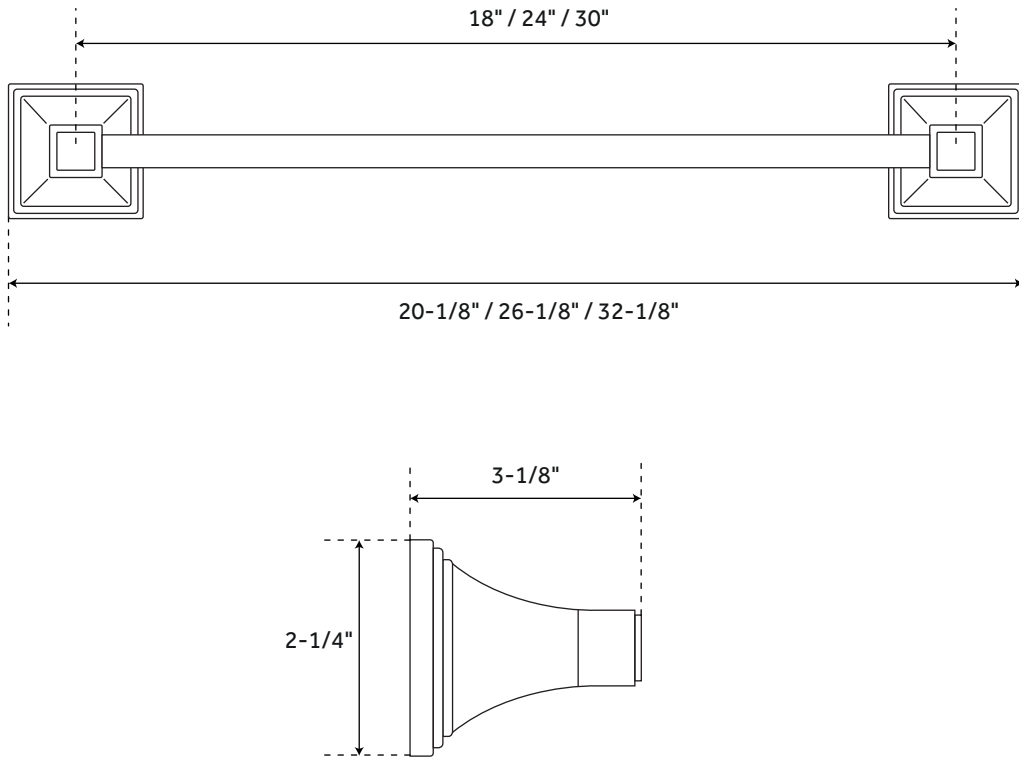

## FEATURES

- 18" bar measures 20-1/8" L overall.
- 24" bar measures 26-1/8" L overall.
- 30" bar measures 32-1/8" L overall.

### FEATURES

Design: Modern  
Material: Metal  
Height: 2-1/4"  
Depth: 3-1/8"  
Base Plate Length: 2-1/4"  
Base Plate Height: 2-1/4"  
Mounting Hardware Included: Yes  
Mounting Hardware Concealed: Yes  
Assembly Required: No  
18" bar measures 20-1/8" L overall.  
24" bar measures 26-1/8" L overall.  
30" bar measures 32-1/8" L overall.