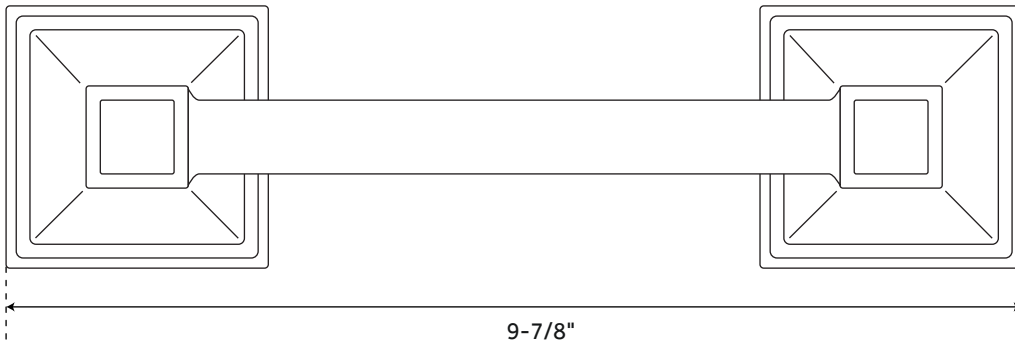

PINECREST

TOILET PAPER HOLDER

SKU: 946634

FEATURES

Design: Modern
Length: 9-7/8"
Height: 2-1/4"
Depth: 3-1/8"
Base Plate Length: 2-1/4"
Base Plate Height: 2-1/4"
Mounting Hardware Included: Yes
Mounting Hardware Concealed: Yes
Assembly Required: No