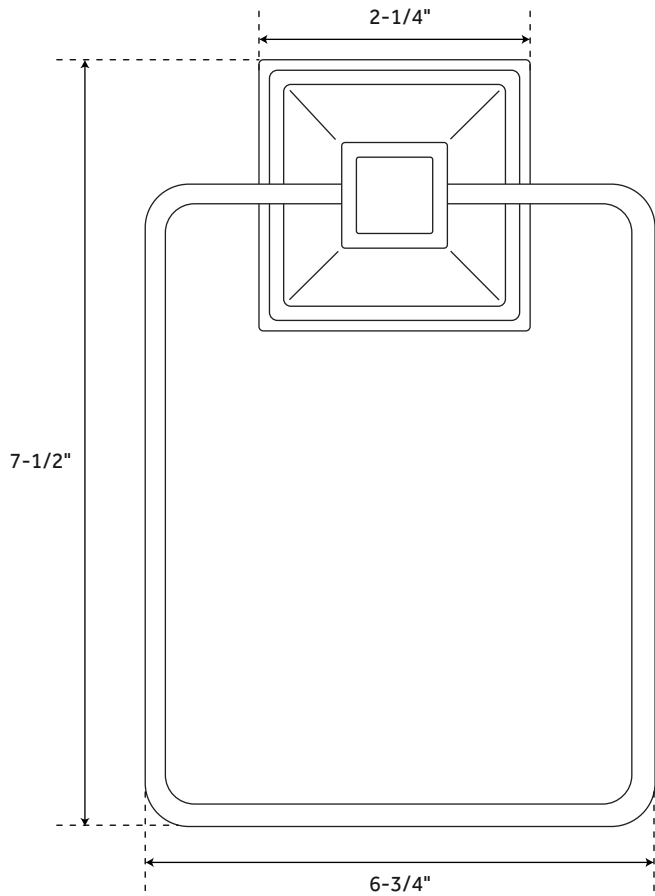

### FEATURES

Design: Modern  
Length: 6-3/4"  
Height: 7-1/2"  
Depth: 3-1/8"  
Base Plate Length: 2-1/4"  
Base Plate Height: 2-1/4"  
Mounting Hardware Included: Yes  
Mounting Hardware Concealed: Yes  
Assembly Required: No