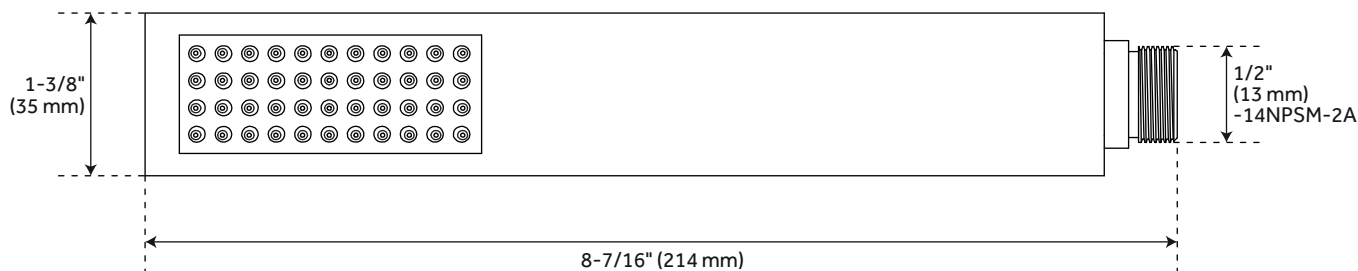

### FEATURES

- Material: ABS
- Shape: Rectangle
- Assembly Required: No
- Single Function Hand Shower (Full Spray)
- Easy-Clean Spray Nozzles
- Factory Installed Backflow Prevention  
Check Valve
- Hose Sold Separately
- Hand Shower Flow Rate: 1.8 gpm (6.8 L/min)  
@ 80 psi

### FEATURES

Length: 1-3/8"  
Width: 9/16"  
Height: 8-7/16"