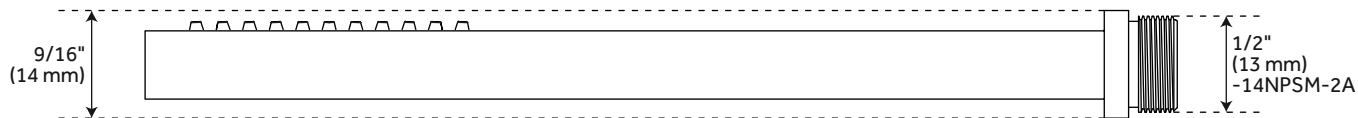

### FEATURES

Length: 1-3/8"  
Width: 9/16"  
Height: 8-7/16"