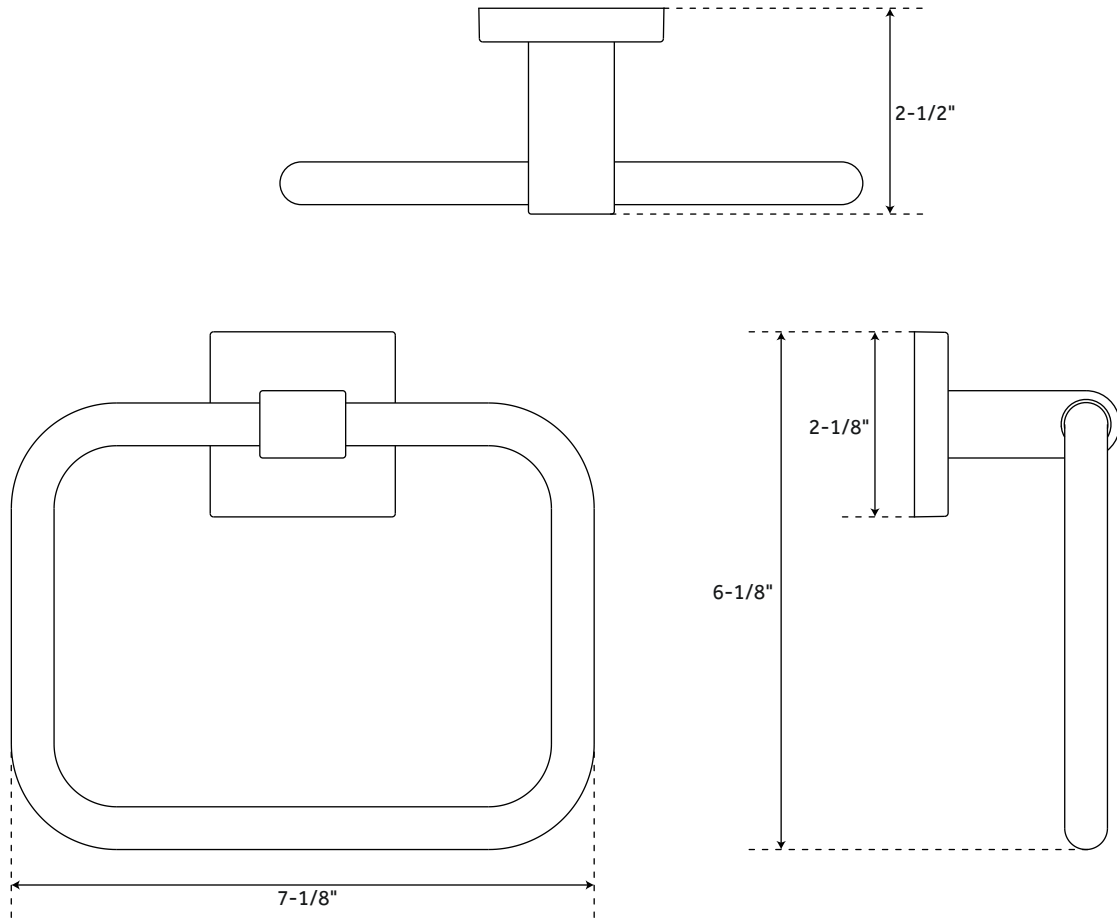

HIBISCUS

TOWEL RING

SKU: 948223

FEATURES

Installation Type: Wall Mount
Design: Modern
Material: Metal
Length: 7-1/8"
Height: 6-1/8"
Depth: 2-1/2"
Base Plate Length: 2-1/8"
Base Plate Height: 2-1/8"
Mounting Hardware Included: Yes
Mounting Hardware Concealed: Yes
Assembly Required: No

SIGNATURE HARDWARE LIFETIME WARRANTY

See website for warranty information

All dimensions and specifications are nominal and may vary. Use actual products for accuracy in critical situations.

REVISED 01/14/2020
CODE: MIRHITRBN/MIRHITRCP/MIRHITRMB