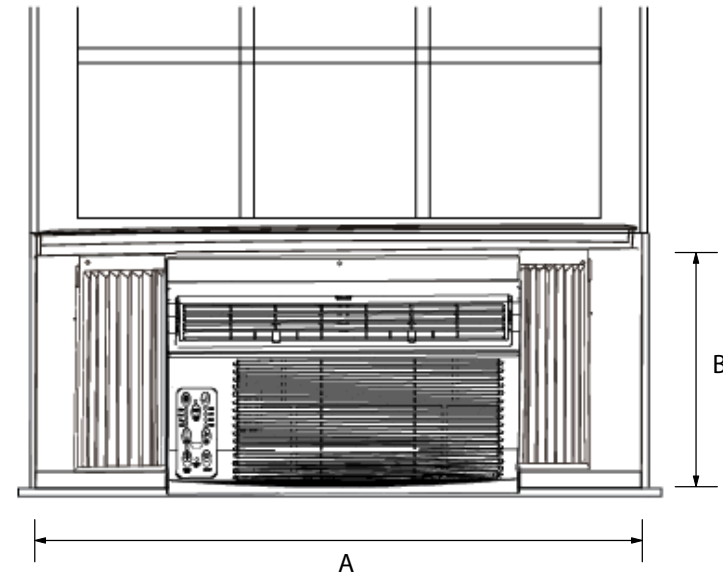

Product Dimensions

- A: Depth: 21 7/16" (545 mm)
- B: Height: 14 5/8" (372 mm)
- C: Width: 19" (482 mm)

Window Dimensions

- A: Window Width: 23" (585 mm) / min - 36" (915 mm) / max
- B: Window Height: 15 1/2" (394 mm) / min