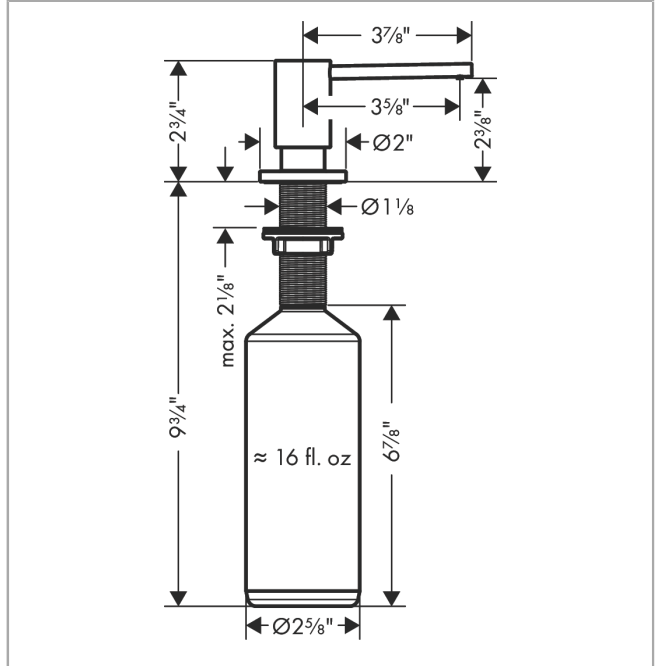

**Soap Dispenser, Focus**

Finishes : **steel optic** Part no. : **40438801**

**Description**

**Features**

- metal
- bottle capacity 16 oz
- 1 7/8" maximum counter depth

**Item details**

List Price \$ 72.00

**Product image**

**Scale drawing**

**Soap Dispenser, Focus**

Finishes : **steel optic** Part no. : **40438801**

**Exploded drawing**

Year of production: >01/19

**Soap Dispenser, Focus**

Finishes : **steel optic** Part no. : **40438801**

**Spare parts list**

Year of production: >01/19

<b>Pos.</b>	<b>Description</b>	<b>Part no.</b>	<b>Price</b>	<b>PU</b>
1	pump	93281800	-	1
2	bottle for lotion dispenser	93278000	-	1
3	escutcheon	93282800	-	1