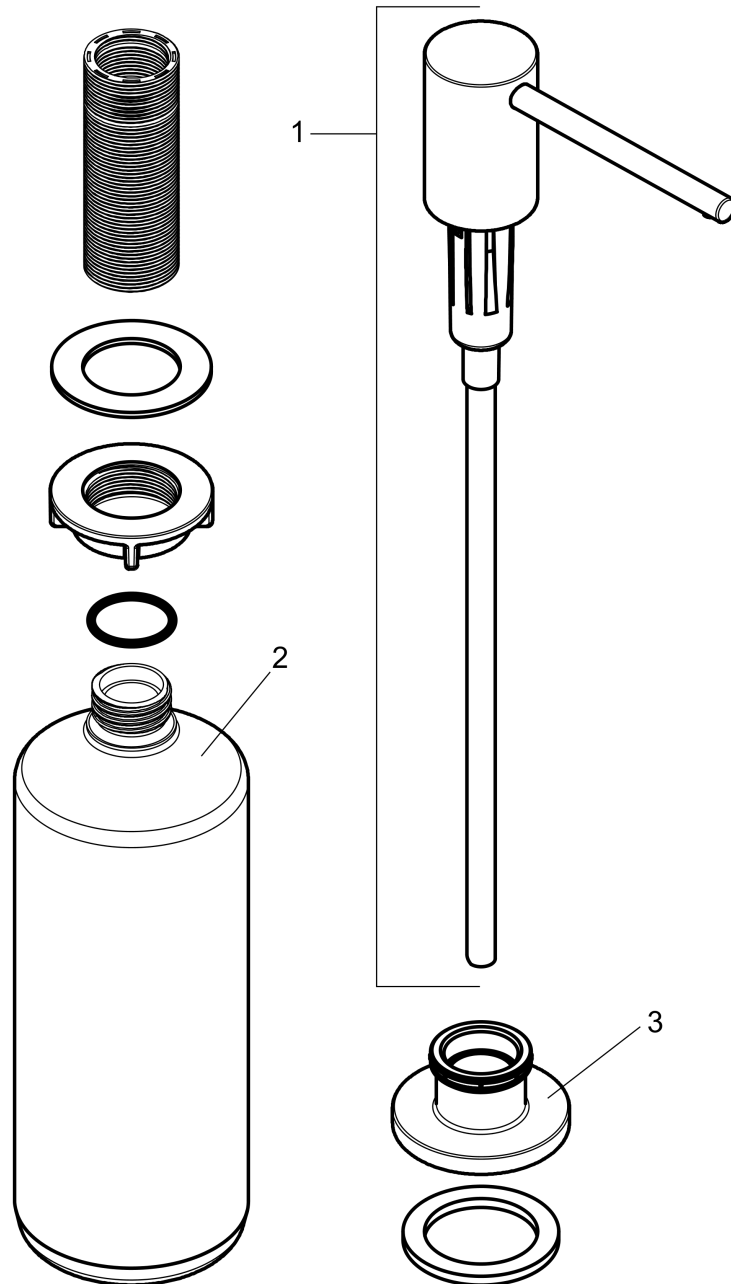

**Soap Dispenser, Focus**

Finishes : **steel optic** Part no. : **40438801**

**Description**

**Features**

- metal
- bottle capacity 16 oz
- 1 7/8" maximum counter depth

**Item details**

List Price \$ 72.00

**Product image**

**Scale drawing**

**Soap Dispenser, Focus**

Finishes : **steel optic** Part no. : **40438801**

**Exploded drawing**

Year of production: >01/19

**Soap Dispenser, Focus**

Finishes : **steel optic** Part no. : **40438801**

**Spare parts list**

Year of production: >01/19

<b>Pos.</b>	<b>Description</b>	<b>Part no.</b>	<b>Price</b>	<b>PU</b>
1	pump	93281800	-	1
2	bottle for lotion dispenser	93278000	-	1
3	escutcheon	93282800	-	1