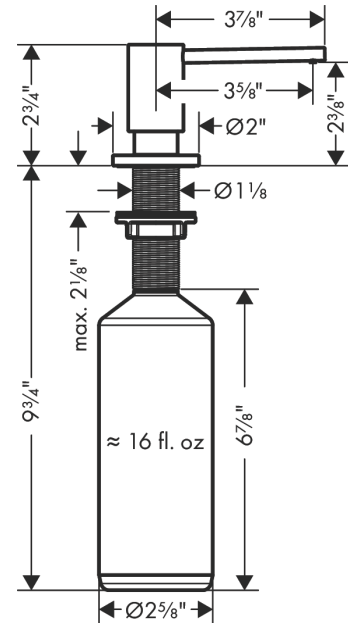

Soap Dispenser, Focus

Finishes : **chrome** Part no. : **40438001**

Description

Features

- metal
- bottle capacity 16 oz
- 1 7/8" maximum counter depth

Item details

List Price \$ 60.00

Product image

Scale drawing

Soap Dispenser, Focus

Finishes : **chrome** Part no. : **40438001**

Exploded drawing

Year of production: >01/19