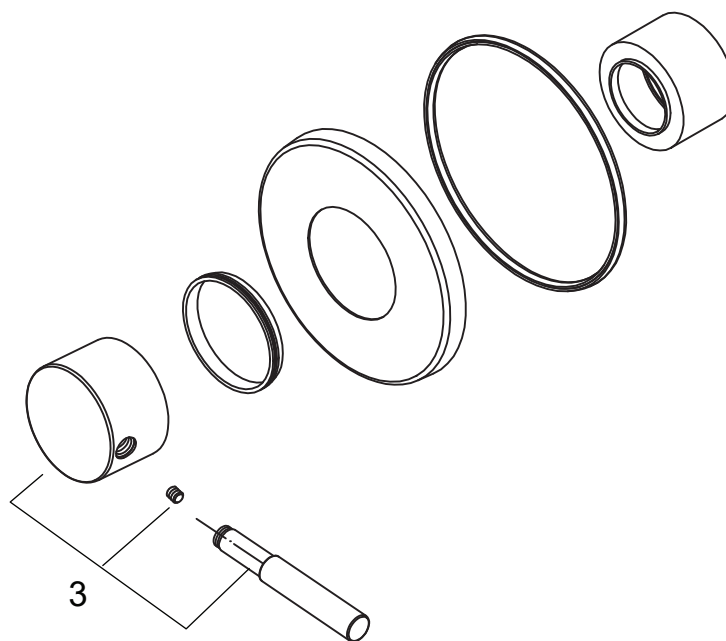

## Transfer Valve Trim

### Model Numbers

PF88TVCP            Chrome  
 PF88TVBN        Brushed nickel  
 PF88TVMB        Matte black

PF88TVCP

No.	Item	Part Number	Material Type
1	Handle kit	OBPF7B415*	Brass, Steel

\* Special finish