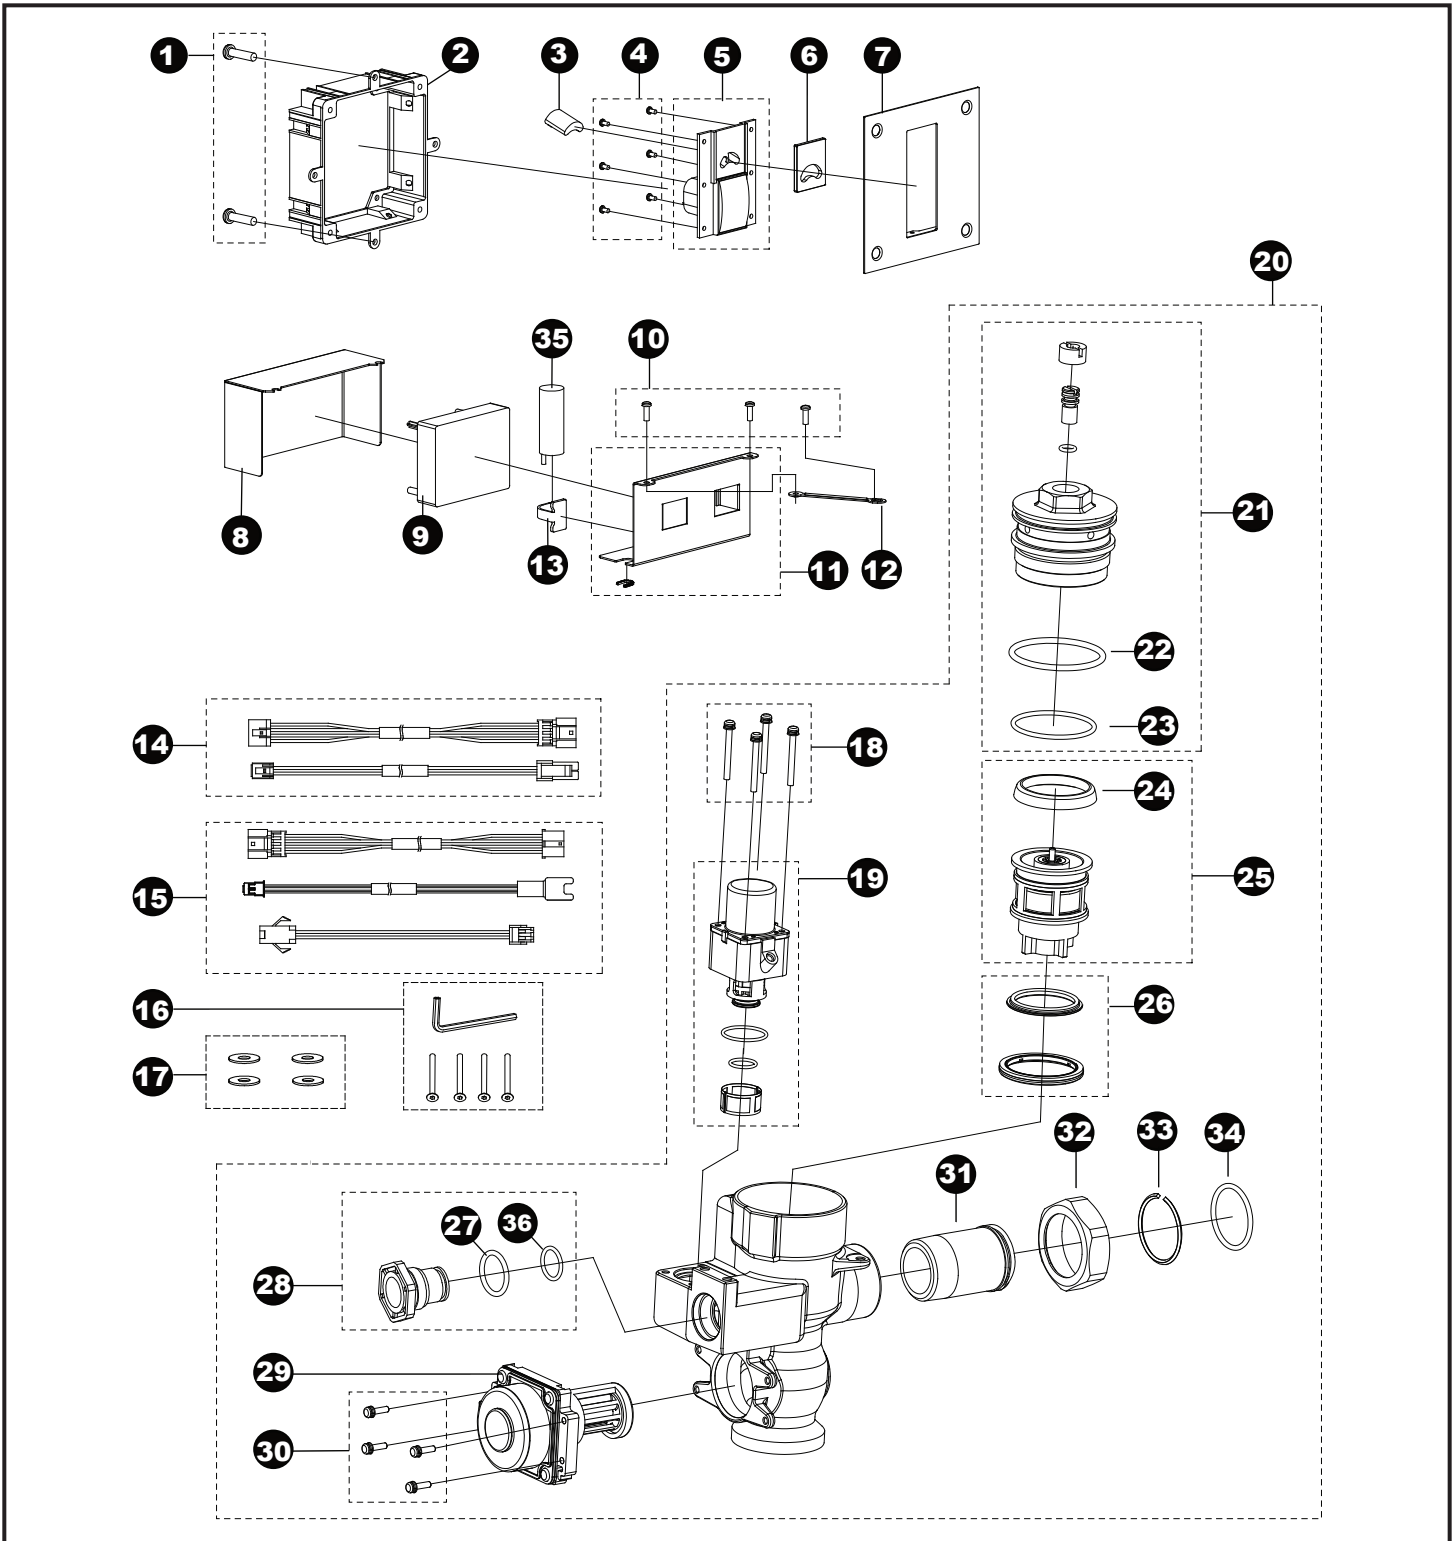

TET3GAR#SS  
 TET3GA31#SS  
 TET3GA32#SS  
 TET3GA33#SS

**EcoPower® Flush Valve,  
 Toilet, Concealed Small, 1.6 Gpf**

**EcoPower® Flush Valve,  
Toilet, Concealed Small, 1.6 Gpf**

TET3GAR#SS  
TET3GA31#SS  
TET3GA32#SS  
TET3GA33#SS

<b>Item</b>	<b>Part</b>	<b>Description</b>
1	THP3222	Screw, wooden screw (10/bag)
2	THP3210	Wall frame assy, small cover
3	THP3187	Sensor unit
4	THP3215	Screw, touch button (6/bag)
5	THP3214	Touch button assy, concealed
6	THP3213	Glass, sensor window, concealed
7	THP3212	Cover plate, small
8	THP3216	Cover, controller box, concealed
9	THP3197	Controller unit, D
10	THP3204	Screw, cover, valve (5/bag)
11	THP3217	Housing, controller, concealed
12	THP3218	Mount stay, controller box
13	TH559EDV517	Clamp set (10/bag)
14	THP3221	Wire harness, controller (2/bag)
15	THP3209	Extension harness (3 type/bag)
16	THP3233	Screw w/wrench set
17	THP3219	Washer, plastic (4/bag)
18	THP3192	Screw (4/bag)
19	THP3190R	Solenoid unit & diaphragm assy
20	THP3226	Valve assy, concealed, toilet
21	THP3188	Valve cap assembly
22	THP3189	O-ring, valve cap top (10/bag)
23	TH305SV112	O-ring, valve cap botm (10/bag)
24	TH305SV103	U-packing, piston (10/bag)
25	TH323V104R	Piston assembly
26	TH321	Seat packing set
27	THP3013	O-ring, cap (10/bag)
28	THP3220	Plug
29	TH559EDV503	EcoPower generator, toilet
30	TH559EDV505	Screw, EcoPower generator
31	TH305SV114#CP	Tailpiece
32	TH305SV113#CP	Nut, tailpiece/angle stop
33	TH305SV105	Locking ring set, tailpiece (10/bag)
34	TH305SV106	O-ring, tailpiece/angle stop
35	THP3053	Back-up battery
36	THP3242	O-ring (1/bag)

**Vacuum Breaker Sets**

VB1331#RB Back Spud, 1-1/2" Outlet, Concealed  
VB0932#RB Top Spud, 1-1/2" Outlet, Concealed  
VB1333#RB Back Spud, 1-1/2" Outlet, Floor Mount

Note: for additional information, refer to the individual vacuum breaker parts sheets.