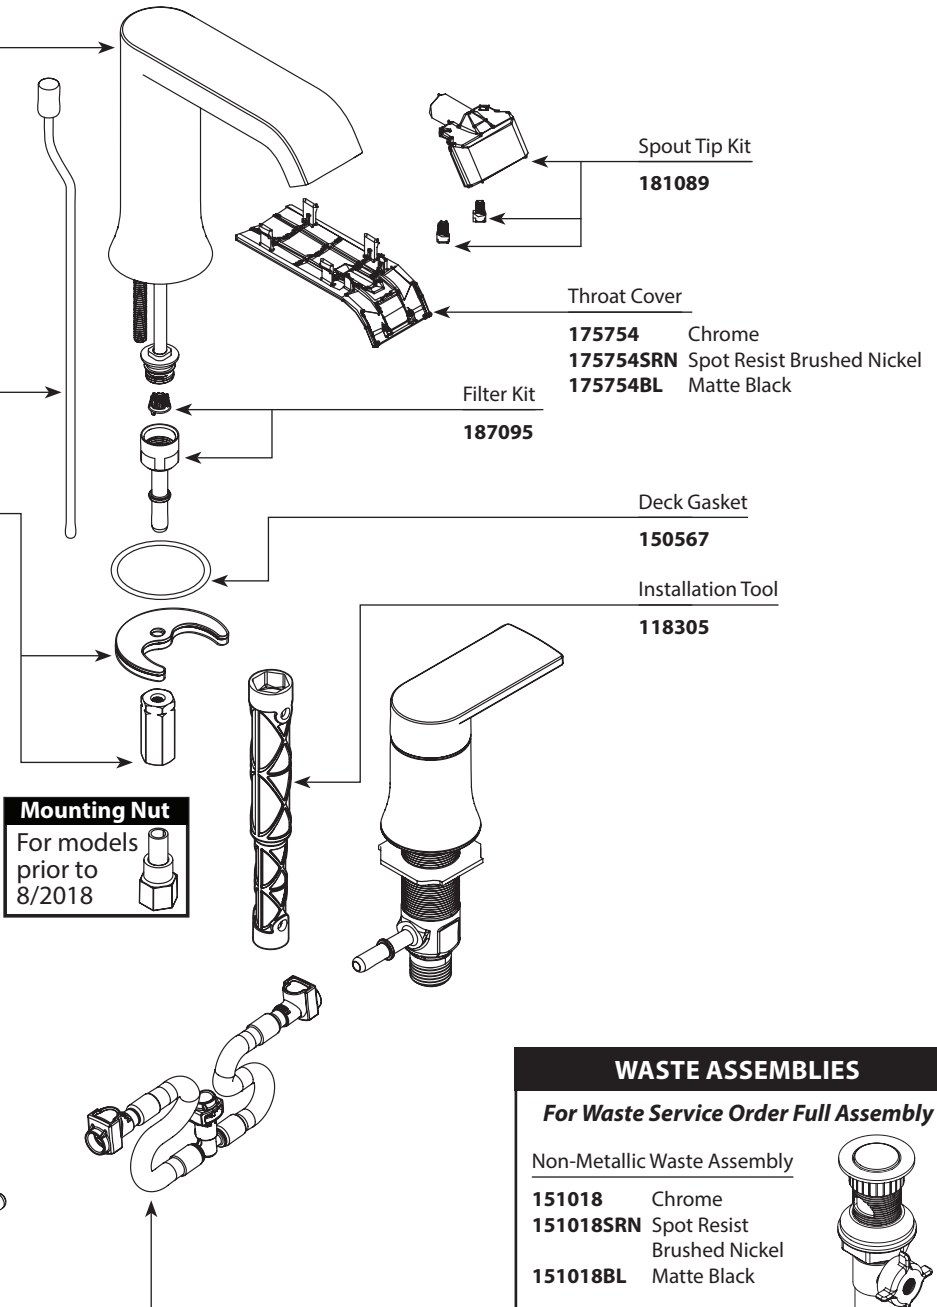

■ Order by Part Number

Illustrated Parts

GENTA™		
Two-Handle Widespread Lavatory Faucet		
MODEL	FINISH	NOTES
84763	Chrome	Non-Metallic Waste
84763SRN	Spot Resist Brushed Nickel	Non-Metallic Waste
84763BL	Matte Black	Non-Metallic Waste

Spout Assembly Kit

- **187094** Chrome
- **187094SRN** Spot Resist Brushed Nickel
- **187094BL** Matte Black

Handle Kit (Hot or Cold)

- **187093** Chrome
- **187093SRN** Spot Resist Brushed Nickel
- **187093BL** Matte Black

Lift Rod Kit

- **165194** Chrome
- **165194SRN** Spot Resist Brushed Nickel
- **165194BL** Matte Black

Hardware Kit

- **146190**

Stem Extension Kit

- **174290**

Replacement Cartridge

- **1234**

Mounting Hardware

- **103759**

Hardware Package

- **12715**

Valve Body Kit

- **174292** Hot
- **174291** Cold

Duralock Hose Kit

- **114299**

WASTE ASSEMBLIES	
<i>For Waste Service Order Full Assembly</i>	
<u>Non-Metallic Waste Assembly</u>	
151018	Chrome
151018SRN	Spot Resist Brushed Nickel
151018BL	Matte Black