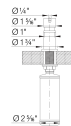

What is included

Mounting hardware