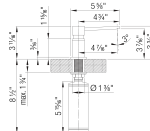

LATO Soap Dispenser, SKU
402305 402306 402307
402300 402303 402304
402574 443043 443044
Brass SILGRANIT Look Dual-finish

Product Features

- Solid brass/zamac construction
- Refillable from above the deck
- Suitable for liquid dish or hand soap
- 10 fl oz. (300 ml) capacity bottle