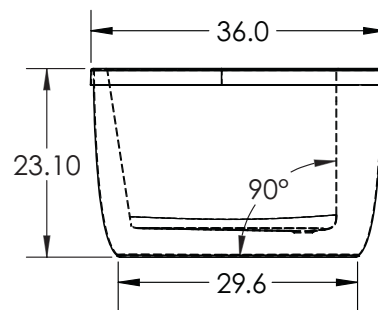

### Product Features

- 66" x 36" x 23" overall size
- Constructed of acrylic
- Two-piece design
- Self-leveling feet simplify installation
- White linear overflow plate
- Integral overflow drain
- White toe-tap drain included
- Rear center drain
- 20-degree lumbar support
- Ample space for deck mounting a filler
- cUPC/IAPMO listed
- Water Capacity: 93 gal (353 L)

### Product Specifications

NOTE: All dimensions and specifications are nominal and may vary  $\pm 1/4"$ . Use actual products for accuracy in critical situations.