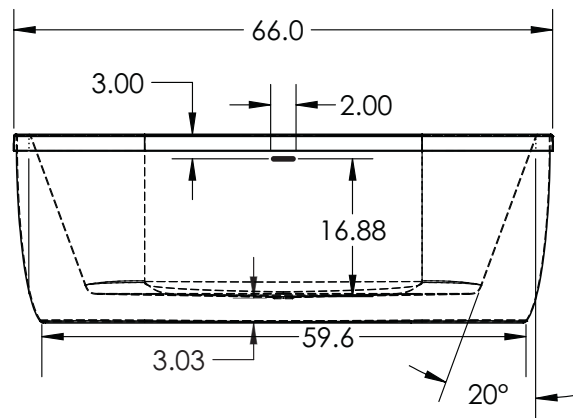

### Product Features

- 66" x 36" x 23" overall size
- Constructed of acrylic
- Two-piece design
- Self-leveling feet simplify installation
- White linear overflow plate
- Integral overflow drain
- White toe-tap drain included
- Rear center drain
- 20-degree lumbar support
- Ample space for deck mounting a filler
- cUPC/IAPMO listed
- Water Capacity: 93 gal (353 L)

### Product Specifications

NOTE: All dimensions and specifications are nominal and may vary  $\pm 1/4"$ . Use actual products for accuracy in critical situations.