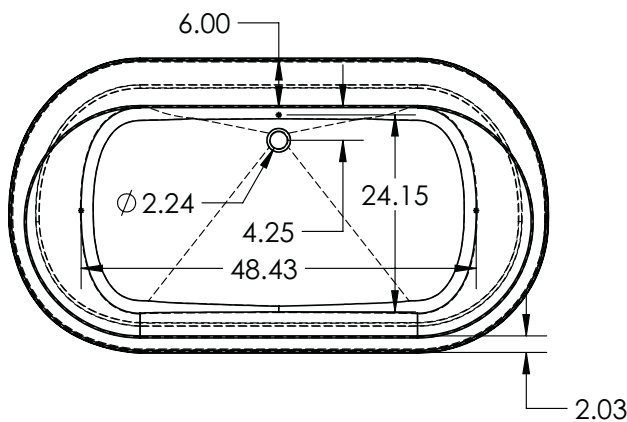

## 66" x 36" Freestanding Tub

### Product Features

- 66" x 36" x 23" overall size
- Constructed of acrylic
- Two-piece design
- Self-leveling feet simplify installation
- White linear overflow plate
- Integral overflow drain
- White toe-tap drain included
- Rear center drain
- 20-degree lumbar support
- Ample space for deck mounting a filler
- cUPC/IAPMO listed
- Water Capacity: 93 gal (353 L)

### Product Specifications

NOTE: All dimensions and specifications are nominal and may vary  $\pm 1/4"$ . Use actual products for accuracy in critical situations.