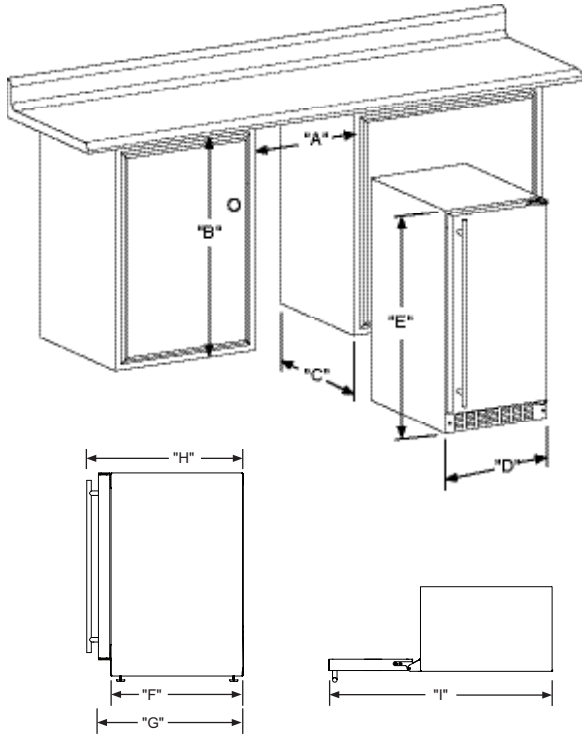

Panel Overlay Dimensions (Solid Door)

Rough-In Dimensions

A. Rough-In Width	15"
B. Rough-In Height	34" to 35"
C. Rough-In Depth	24"

Product Dimensions

D. Width	14 7/8"	
E. Height	33 3/4" to 34 3/4"	
F. Cabinet Depth	21 1/2"	
G. Depth to Front of Door	Solid Door	23 5/8"
	Overlay Door	22 7/8"
H. Depth to Handle	25 1/2" (Stainless Steel)	
I. Depth with door at 90°	Solid Door	37 3/8"
	Overlay Door	38 5/8"

Product Features

Interior Cabinet Finish	Black
Capacity	35 lbs of Ice Storage
Shelving System	NA
Shelf Fronts	NA
Other Storage	Ice Bin
Interior Lighting	Illuminice™ LED Lighting
Toe Grill Finish	Black
Hinge	Classic Hinge
Handle	Slim Designer Handle (Panel Overlay Does Not Include Handle)
Control Type	Intuit™
Temperature Range	NA
Lock	No
Electrical Requirements	115V / 60Hz / 15A
Length of Power Cord	6'
Shipping Weight	127 lbs
Finishes	Stainless Steel, Overlay, Black
Vacation Mode	Yes
Agency Approvals	CSA